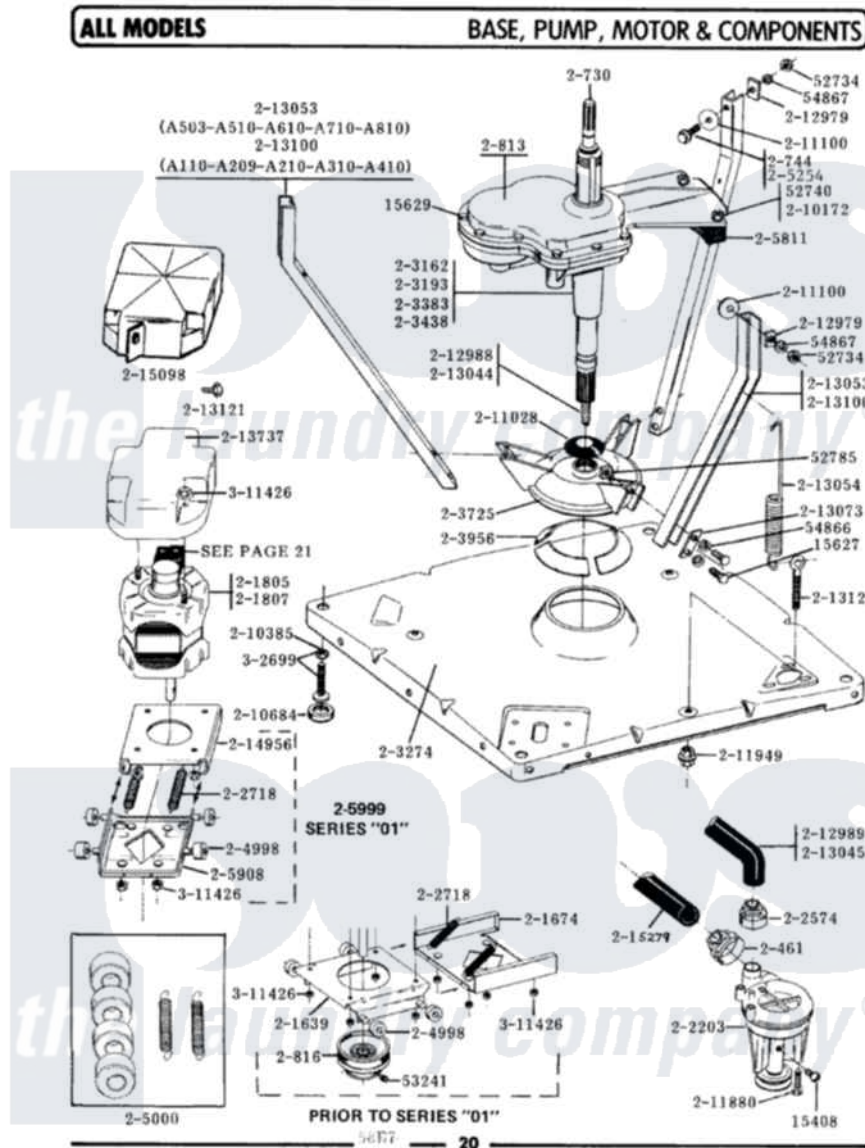

Maytag A410 02 - BASE, PUMP, MOTOR & COMPONENTS

Maytag Residential Maytag A410 Washer Parts Parts Diagram 02 - BASE, PUMP, MOTOR & COMPONENTS
 Click on the part number to view part

Item	Original Part Number	Replaced By	Status	Part Description
1	Y015408	22003235		Screw, Bearing Insert
2	Y015627			Screw- Hex
3	Y015629			Bolt, Grinding Chamber
4	Y052734			Nut, Carrage Bolts And Bracket
5	Y052740	62739		Nut, Lock
6	Y052785			Nut, Brace To Damper
7	Y053241			Set Screw, Motor Pulley
8	Y054866	486009		Lockwasher
9	Y054867			Washer, Lock
10	200461	285655		Clamp, Hose
11	200730	22002124		Shaft- Agi
12	200744	W10175939		Bolt
NI	200750		Not Available	GEAR CASE COVER
14	200813		Not Available	GEAR CASE COVER ASSEMBLY
15	200816	6-2008160		Pulley- MO