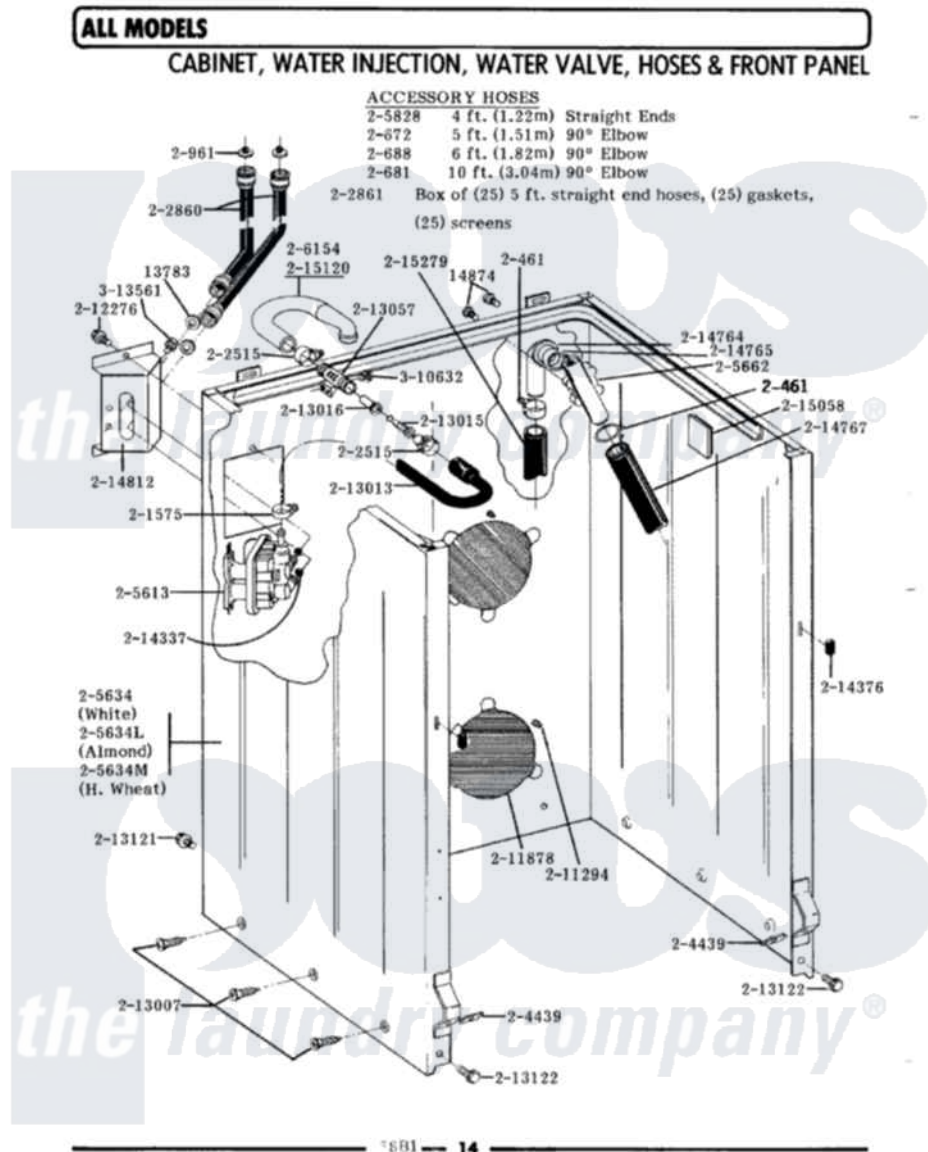

Maytag A410 03 - CBNT,WATER INJ & VALVE,HOSES & FRT PANEL

Maytag Residential Maytag A410 Washer Parts Diagram 03 - CBNT,WATER INJ & VALVE,HOSES & FRT PANEL

Click on the part number to view part

Item	Original Part Number	Replaced By	Status	Part Description
1	Y013783			Washer, Inlet Hose
2	Y014874			Screw, Idler Arm And Sleeve
3	200461	285655		Clamp, Hose
4	200672	76314		Hose, Inlet 6 Ft. Hose With Elbow
5	200681	21001467		Hose- 10'
6	200688	76314		Hose, Inlet 6 Ft. Hose With Elbow
NI	Y200832			Capacitor
8	200961	12001413		Strainer And Washer Kit
9	201575			Clamp, Hose
10	202515	596669		Clamp, Manifold
11	202860			Inlet Hose Assembly
12	202861	202860		Inlet Hose Assembly
NI	203237			No.17 Wire With Terminal
14	204439			Screw And Fstner Assembly

15	205613		Water Valve
16	205634	22203319	Cabinet
17	205634L		Not Available CABINET WELD ASSEMBLY WITH BUM
18	205634M		Not Available CABINET-HARVEST WHEAT
19	205662	206638	Siphon Break
20	205828	202860	Inlet Hose Assembly
NI	206103		Capacitor Kit
22	206154		Injector Tube With Seal
NI	211149		Clip, Capacitor
24	211294	90767	Screw, 8A X 3/8 HeX Washer Head Tapping
25	211878		Not Available PLATE, ACCESS
26	212276	W10116760	Screw
NI	212982	22001650	Fastener, Spring
"	212998		Not Available PANEL, FRONT (WHT)
"	212998L		Not Available FRONT PANEL-ALMOND
30	213007		Xfor Cabinet See Cabinet, Back
31	213013		Hose, Injector
32	213015		Nozzle, Injector
33	213016	216201	Nozzle
34	213057	22213057	Sleeve- In
35	213121	3400111	Screw, 12-14 X 5/8
36	213122	27001200	Screw
NI	213846		Guard, Belt
38	214337	96160	Screen
39	214376	22002331	Spacer, Front Panel
40	214764	208847	Elbow
41	214765		Gasket, Siphon Break
42	214767	22001448	Hose, Pump
43	214768	211704	Hose, Drain
44	214812	22002361	Bracket, Water Valve
45	200461	285655	Clamp, Hose
46	215058		Pad, Cabinet Bumper
47	215120		Seal For Injector Tube
48	Y310632	1163839	Screw
49	Y313561		Screw----NA