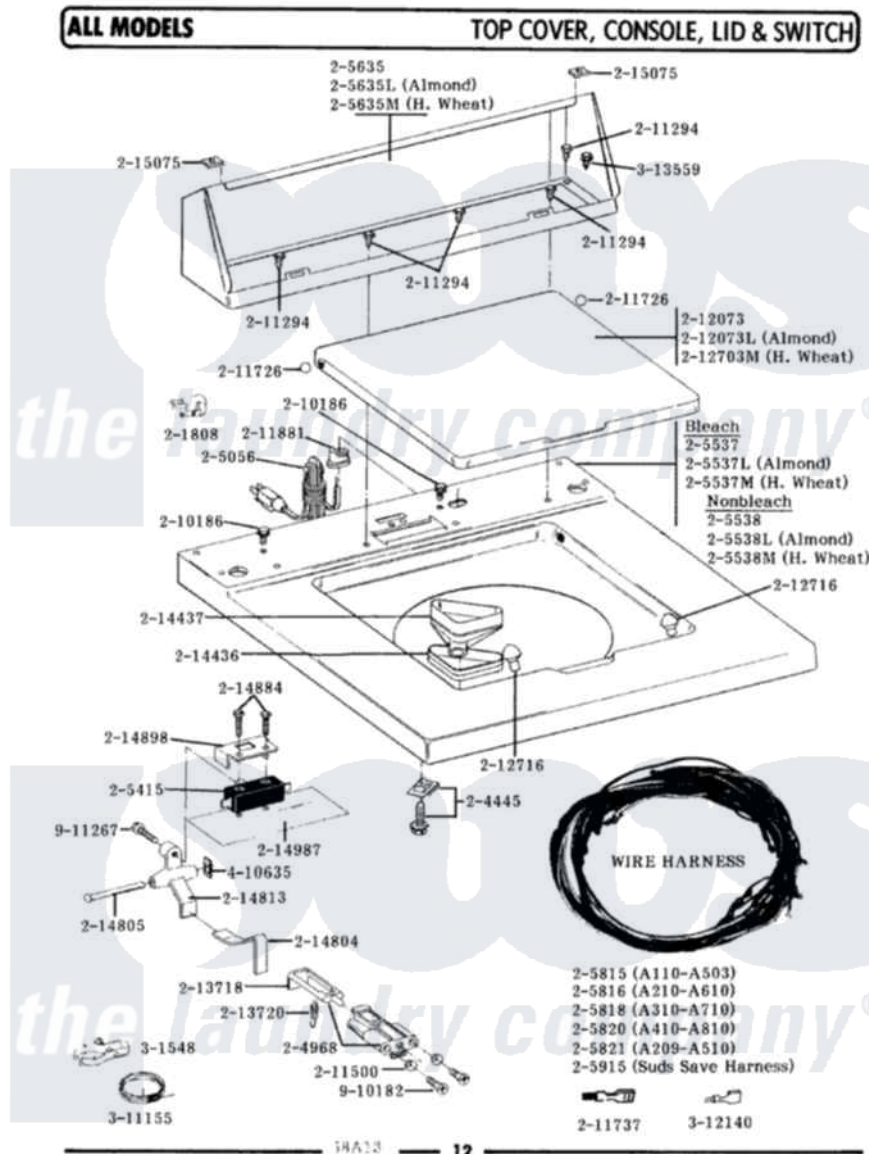

# Maytag A410 06 - TOP COVER, CONSOLE & LID SWITCH

Maytag Residential Maytag A410 Washer Parts Parts Diagram 06 - TOP COVER, CONSOLE & LID SWITCH  
 Click on the part number to view part

Item	Original Part Number	Replaced By	Status	Part Description
1	<a href="#">205997</a>			Non-Bleach Conversion Kit
2	<a href="#">Y201808</a>			Converter
3	<a href="#">204445</a>			Screw And Fastener Assembly
4	<a href="#">204968</a>			Plunger And Bracket Assembly--W
5	205056	<a href="#">204590</a>		Cord, Power
6	205415	<a href="#">279347</a>		Switch-Lid
7	205538		Not Available	TOP COVER-WHITE
8	205538L		Not Available	TOP COVER-ALMOND
9	205538M		Not Available	TOP COVER-HARVEST WHEAT
10	<a href="#">205635</a>			Console
11	205635L		Not Available	CONSOLE (ALM)
12	205635M		Not Available	CONSOLE (HVST WHEAT)
13	205815		Not Available	MAIN WIRE HARNESS
14	205915		Not Available	SUDS SAVE HARNESS
15	210186	<a href="#">3370225</a>		Screw