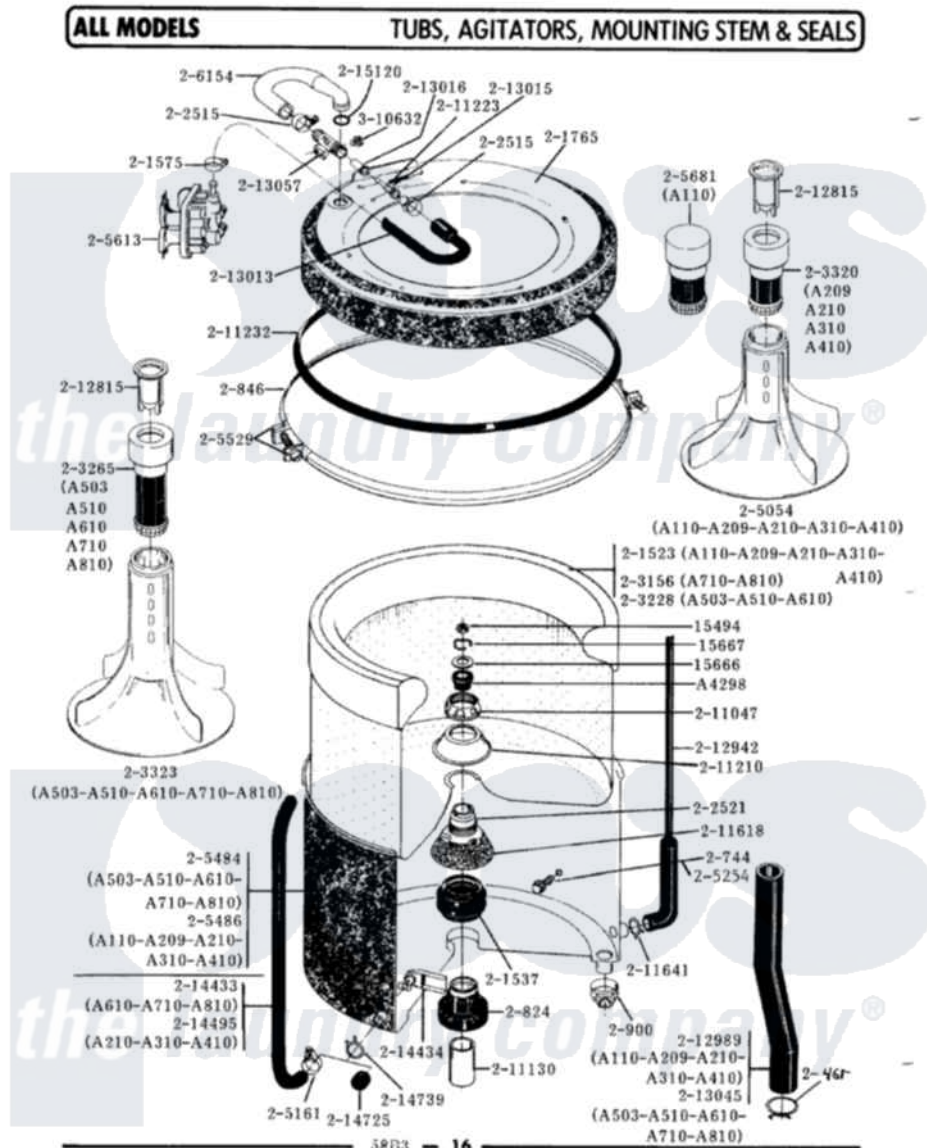

Maytag A410 08 - TUB, AGITATOR, MOUNTING STEM & SEAL

Maytag Residential Maytag A410 Washer Parts Parts Diagram 08 - TUB, AGITATOR, MOUNTING STEM & SEAL
 Click on the part number to view part

Item	Original Part Number	Replaced By	Status	Part Description
1	A04298		Not Available	SEAL, AGITATOR DRIVE SHAFT
2	Y015494			Stop Ring-Agitator Shaft
3	Y015666			Washer, Retaining -
4	Y015667			Retaining Ring
NI	Y054867			Washer, Lock
6	200744	W10175939		Bolt
7	200824	6-2040130		Tub Bearin
8	200846			Clamp - Tub Cover
9	200900	616099		Clamp
10	201523		Not Available	INNER TUB
11	201537	6-2095720		Mounting S
12	201575			Clamp, Hose
13	201765		Not Available	COVER, TUB
14	202515	596669		Clamp, Manifold
15	202521	6-2095720		Mounting S
16	203156		Not Available	INNER TUB