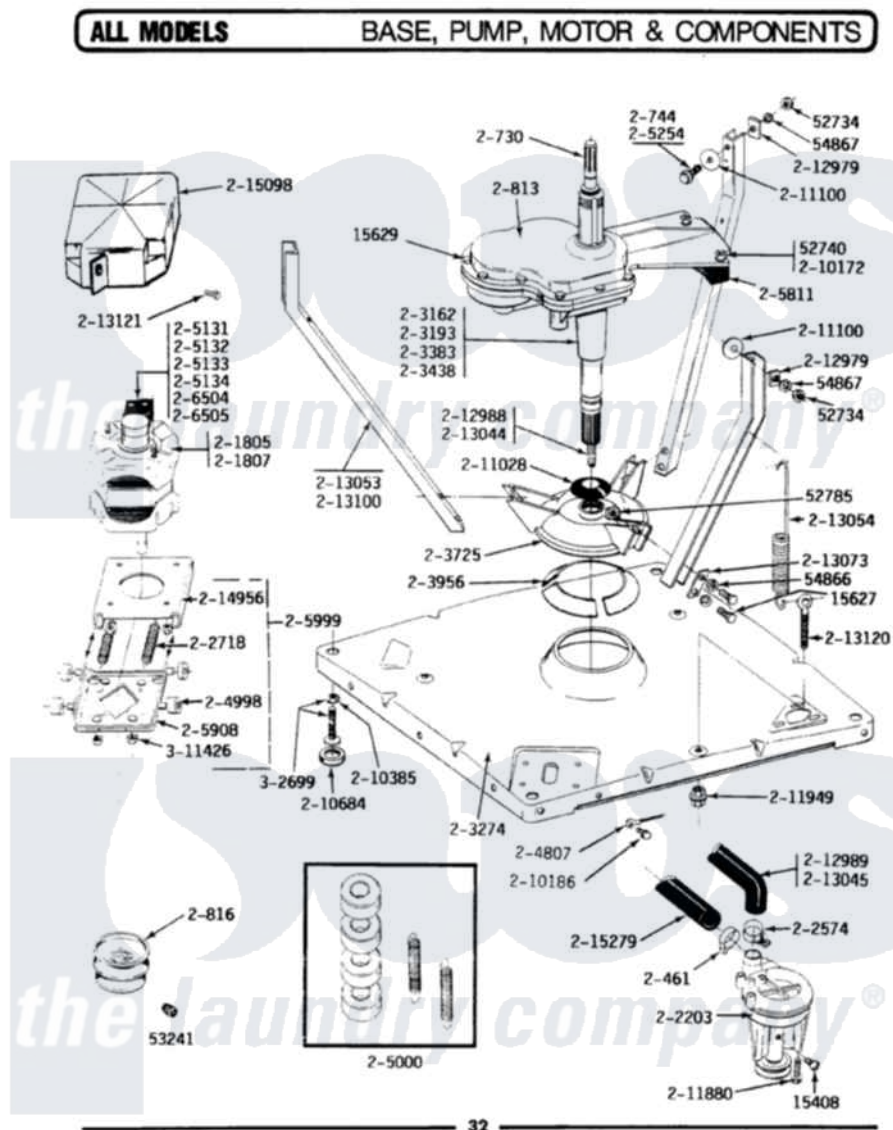

# Maytag A412 01 - BASE, PUMP, MOTOR & COMPONENTS

Maytag Residential Maytag A412 Washer Parts Parts Diagram 01 - BASE, PUMP, MOTOR & COMPONENTS  
 Click on the part number to view part

Item	Original Part Number	Replaced By	Status	Part Description
1	Y015408	<a href="#">22003235</a>		Screw, Bearing Insert
2	<a href="#">Y015627</a>			Screw- Hex
3	<a href="#">Y015629</a>			Bolt, Grinding Chamber
4	<a href="#">Y052734</a>			Nut, Carrage Bolts And Bracket
5	Y052740	<a href="#">62739</a>		Nut, Lock
6	<a href="#">Y052785</a>			Nut, Brace To Damper
7	<a href="#">Y053241</a>			Set Screw, Motor Pulley
8	Y054866	<a href="#">486009</a>		Lockwasher
9	<a href="#">Y054867</a>			Washer, Lock
10	200461	<a href="#">285655</a>		Clamp, Hose
11	200730	<a href="#">22002124</a>		Shaft- Agi
12	200744	<a href="#">W10175939</a>		Bolt
13	200813		Not Available	GEAR CASE COVER ASSEMBLY
14	200816	<a href="#">6-2008160</a>		Pulley- MO
15	201805	<a href="#">12002351</a>		Motor-Drve