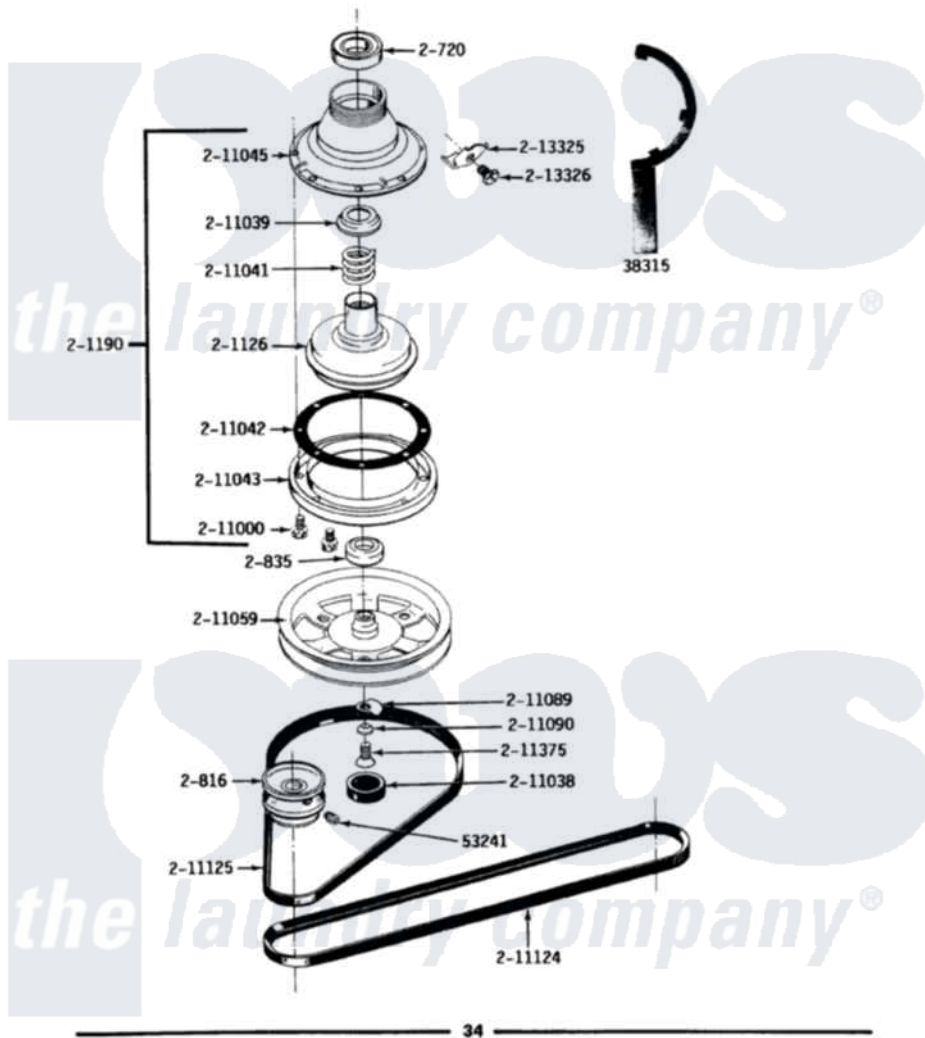

Maytag A412 03 - CLUTCH, BRAKE & BELTS

ALL MODELS **CLUTCH, BRAKE & BELTS**

Maytag Residential Maytag A412 Washer Parts Parts Diagram 03 - CLUTCH, BRAKE & BELTS
 Click on the part number to view part

Item	Original Part Number	Replaced By	Status	Part Description
1	Y038315	038315		Tool
2	Y053241			Set Screw, Motor Pulley
3	Y200720	22003441		Bearing, Rear
4	200816	6-2008160		Pulley- MO
5	200835			Bearing, Brake Rotor
6	201126	6-2011900		Brake Asse
7	201190	6-2011900		Brake Asse
8	211000			SCREW, BRAKE DRUM (HEX HEAD)
9	211038		Not Available	CAP, OIL RETAINER
10	211039	6-2011900		Brake Asse
11	211041	6-2011900		Brake Asse
12	211042	6-2011900		Brake Asse
13	211043	6-2011900		Brake Asse
14	211045	6-2011900		Brake Asse
15	211059	6-2301530		Pulley
16	211089			Lug, Stop Pulley

17	211090	22003555	Washer, Stop Lug
18	211124		Part Not Used
19	211125		V Belt, Drive Pulley
20	211375	681582	Screw
21	213325		Clip, Retaining
22	213326		Bolt, Sems Retaining Clip