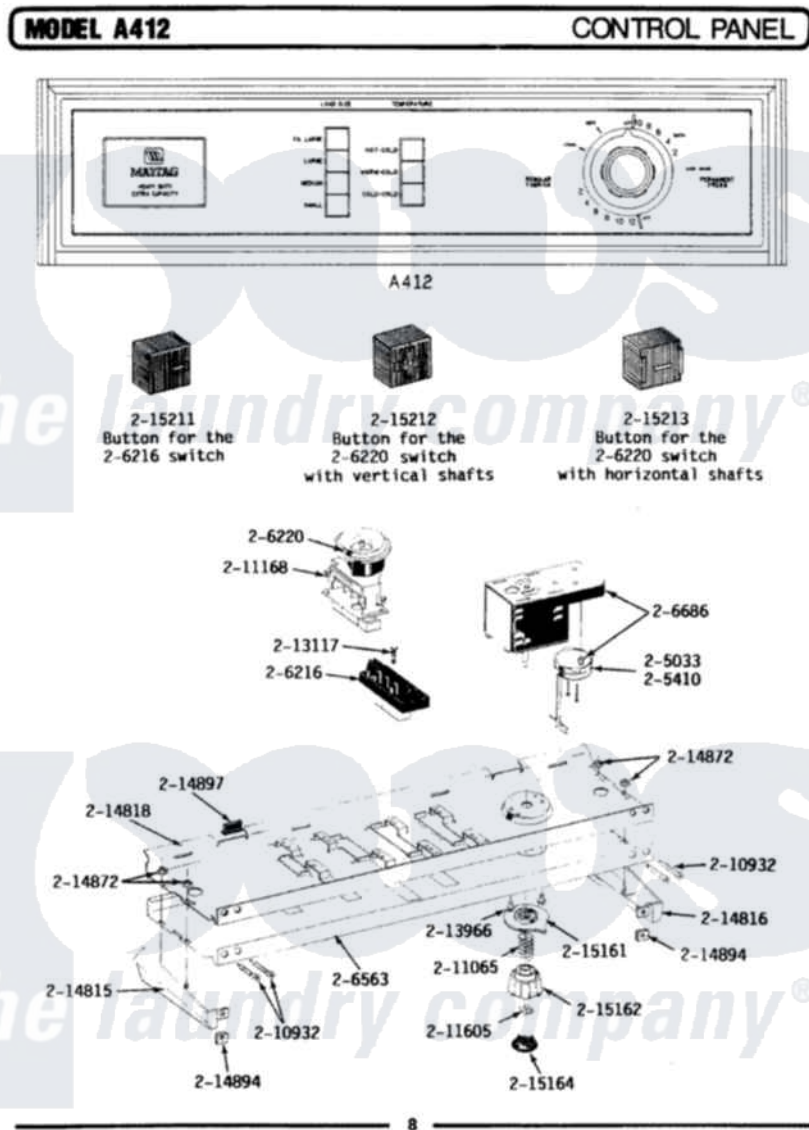

Maytag A412 04 - CONTROL PANEL (A412)

Maytag Residential Maytag A412 Washer Parts Parts Diagram 04 - CONTROL PANEL (A412)
 Click on the part number to view part

Item	Original Part Number	Replaced By	Status	Part Description
1	205033	22205033		Motor- Tim
2	205410		Not Available	TIMER MOTOR 120-60
3	206216			Water Temperature Switch
4	206220		Not Available	WATER LEVEL SWITCH
5	206563		Not Available	CONTROL PANEL
6	206686			Timer
7	210932			Screw, No.8 X 9/16 Ctsk Note: Screw, Inlet Duct
8	211065			Spring, Index Wheel
9	211168	W10139210		Screw, 8-18 X 5/16
10	211605			Bezel, Timer Dial
11	213117	67006908		Screw, Ice Rack
12	213966	3400014		Screw
13	214815			End Cap F/Control Panel-LH
14	214816			End Cap F/Control Panel-RH
15	214818			Back Up Plate

16	214872		Panel, End Cap Note, Nut, Lamp Holder
17	214894		Fastener, End Cap
18	214897		Pad, Control Panel
19	215161	22001571	Bezel, Timer Dial
20	215162		Timer Knob
21	215164	Not Available	CAP FOR KNOB