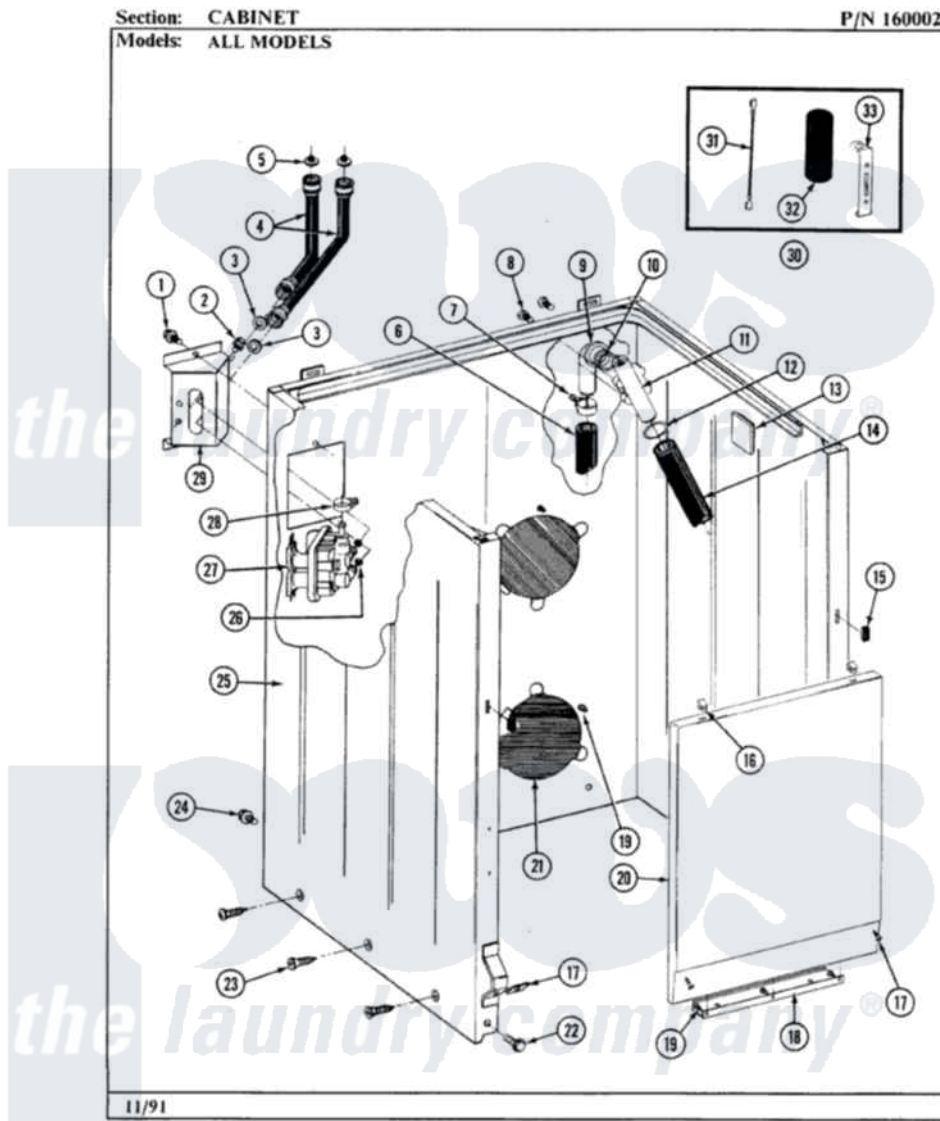

# Maytag A482 02 - CABINET

16

Maytag [Residential Maytag A482 Washer Parts](#) Parts Diagram 02 - CABINET  
Click on the part number to view part

Item	Original Part Number	Replaced By	Status	Part Description
1	212276	<a href="#">W10116760</a>		Screw
2	<a href="#">Y313561</a>			Screw---NA
3	<a href="#">Y013783</a>			Washer, Inlet Hose
4	<a href="#">202860</a>			Inlet Hose Assembly
5	200961	<a href="#">12001413</a>		Strainer And Washer Kit
6	215279	<a href="#">22003410</a>		Hose, Drain
7	200461	<a href="#">285655</a>		Clamp, Hose
8	<a href="#">Y014874</a>			Screw, Idler Arm And Sleeve
9	214764	<a href="#">208847</a>		Elbow
10	<a href="#">214765</a>			Gasket, Siphon Break
11	<a href="#">206638</a>			Siphon Break
12	200461	<a href="#">285655</a>		Clamp, Hose
13	<a href="#">215058</a>			Pad, Cabinet Bumper
14	214767	<a href="#">22001448</a>		Hose, Pump
15	214376	<a href="#">22002331</a>		Spacer, Front Panel
16	212982	<a href="#">22001650</a>		Fastener, Spring

17	<a href="#">204439</a>		Screw And Fstner Assembly
18	<a href="#">213846</a>		Guard, Belt
19	211294	<a href="#">90767</a>	Screw, 8A X 3/8 HeX Washer Head Tapping
20	212998	Not Available	PANEL, FRONT (WHT)
21	211878	Not Available	PLATE, ACCESS
22	213122	<a href="#">27001200</a>	Screw
23	<a href="#">213007</a>		Xfor Cabinet See Cabinet, Back
24	213121	<a href="#">3400111</a>	Screw, 12-14 X 5/8
25	203319	<a href="#">22203319</a>	Cabinet
26	214337	<a href="#">96160</a>	Screen
27	<a href="#">205613</a>		Water Valve
28	<a href="#">201575</a>		Clamp, Hose
29	214812	<a href="#">22002361</a>	Bracket, Water Valve
30	<a href="#">206103</a>		Capacitor Kit
31	<a href="#">203237</a>		No.17 Wire With Terminal
32	<a href="#">Y200832</a>		Capacitor
33	<a href="#">211149</a>		Clip, Capacitor