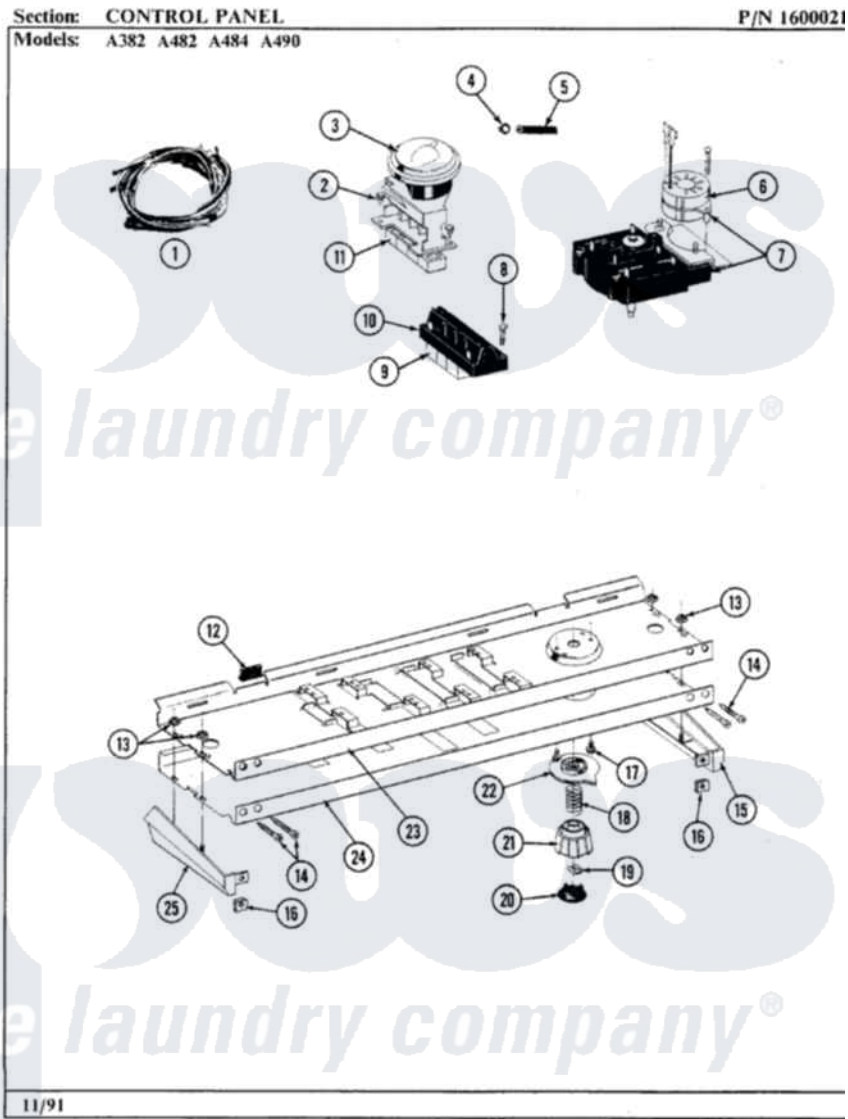

Maytag A482 04 - CONTROL PANEL

6

Maytag [Residential Maytag A482 Washer Parts](#) Parts Diagram 04 - CONTROL PANEL
 Click on the part number to view part

Item	Original Part Number	Replaced By	Status	Part Description
1	206231			Wire Harness
2	211168	W10139210		Screw, 8-18 X 5/16
3	206220		Not Available	WATER LEVEL SWITCH
4	410296	596669		Clamp, Manifold
5	212942	22001619		Tube, Water Level Switch
6	205033	22205033		Motor- Tim
7	206230			Timer
8	213117	67006908		Screw, Ice Rack
9	215211			Button For Switch
10	206216			Water Temperature Switch
11	215213	214993		Button For Switch
"	215212			Button For Switch
12	214897			Pad, Control Panel
13	214872			Palnut, End Cap Note: Nut, Lamp Holder
14	210932			Screw, No.8 X 9/16 Ctsk Note: Screw, Inlet Duct

15	214816		End Cap F/Control Panel-RH
16	214894		Fastener, End Cap
17	213966	3400014	Screw
18	211065		Spring, Index Wheel
19	211605		Bezel, Timer Dial
20	215164	Not Available	CAP FOR KNOB
21	215162		Timer Knob
22	215161	22001571	Bezel, Timer Dial
23	214818		Back Up Plate
24	206564		Control Panel
25	214815		End Cap F/Control Panel-LH