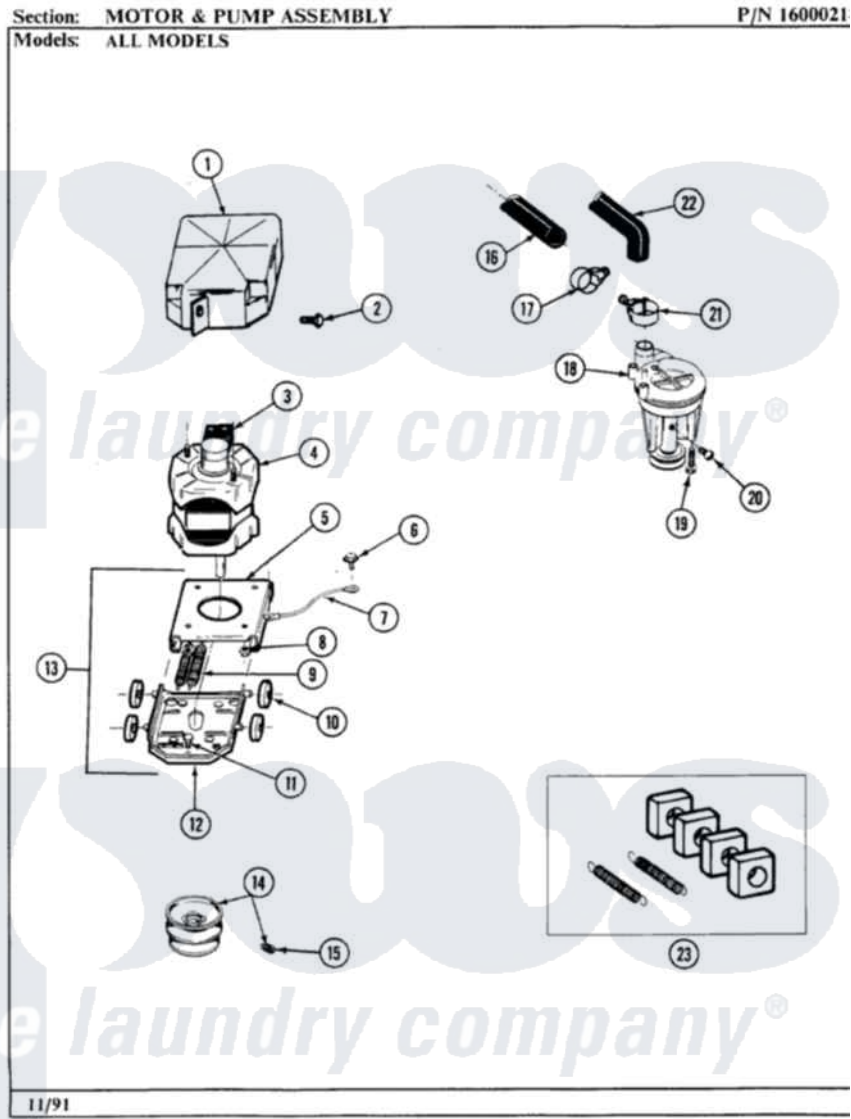

# Maytag A482 05 - MOTOR & PUMP ASSEMBLY

Maytag Residential Maytag A482 Washer Parts Parts Diagram 05 - MOTOR & PUMP ASSEMBLY  
 Click on the part number to view part

Item	Original Part Number	Replaced By	Status	Part Description
1	<a href="#">215098</a>			Shield, Motor
2	213121	<a href="#">3400111</a>		Screw, 12-14 X 5/8
3	205134		Not Available	MOTOR EXTERNAL START SWITCH
"	<a href="#">205131</a>			Switch, Motor External Start
"	205132		Not Available	SWITCH, MOTOR EXTERNAL START No.201664-14,205463-4 & 201800-4
"	205133		Not Available	(PROD. IDNo. 2-1664-8 & 2-5463)
"	<a href="#">206504</a>			Motor External Start Switch
4	201805	<a href="#">12002351</a>		Motor-Drve
5	<a href="#">214956</a>			Motor Mount Assembly
6	210186	<a href="#">3370225</a>		Screw
7	<a href="#">901220</a>			Ground Wire
8	Y311426	<a href="#">3400029</a>		Nut, Adapter Plate
9	<a href="#">202718</a>			Springs, Tension
10	204998	<a href="#">205000</a>		Roller And Spring Kit 4+Spr

11	<a href="#">Y313561</a>		Screw---NA
12	<a href="#">205908</a>		Motor Mount Assembly
13	<a href="#">205999</a>		Motor Mount Assembly
14	200816	<a href="#">6-2008160</a>	Pulley- MO
15	<a href="#">Y053241</a>		Set Screw, Motor Pulley
16	214767	<a href="#">22001448</a>	Hose, Pump
17	200461	<a href="#">285655</a>	Clamp, Hose
18	202203	<a href="#">6-2022030</a>	Pump As Pa
19	<a href="#">211880</a>		Screw, HeX Head No.10 X 1/2 Inc
20	Y015408	<a href="#">22003235</a>	Screw, Bearing Insert
21	202574	<a href="#">3367052</a>	Clamp, Hose
22	<a href="#">213045</a>		Hose, Outer Tub Part Not Used
23	<a href="#">205000</a>		Roller And Spring Kit 4+Spr