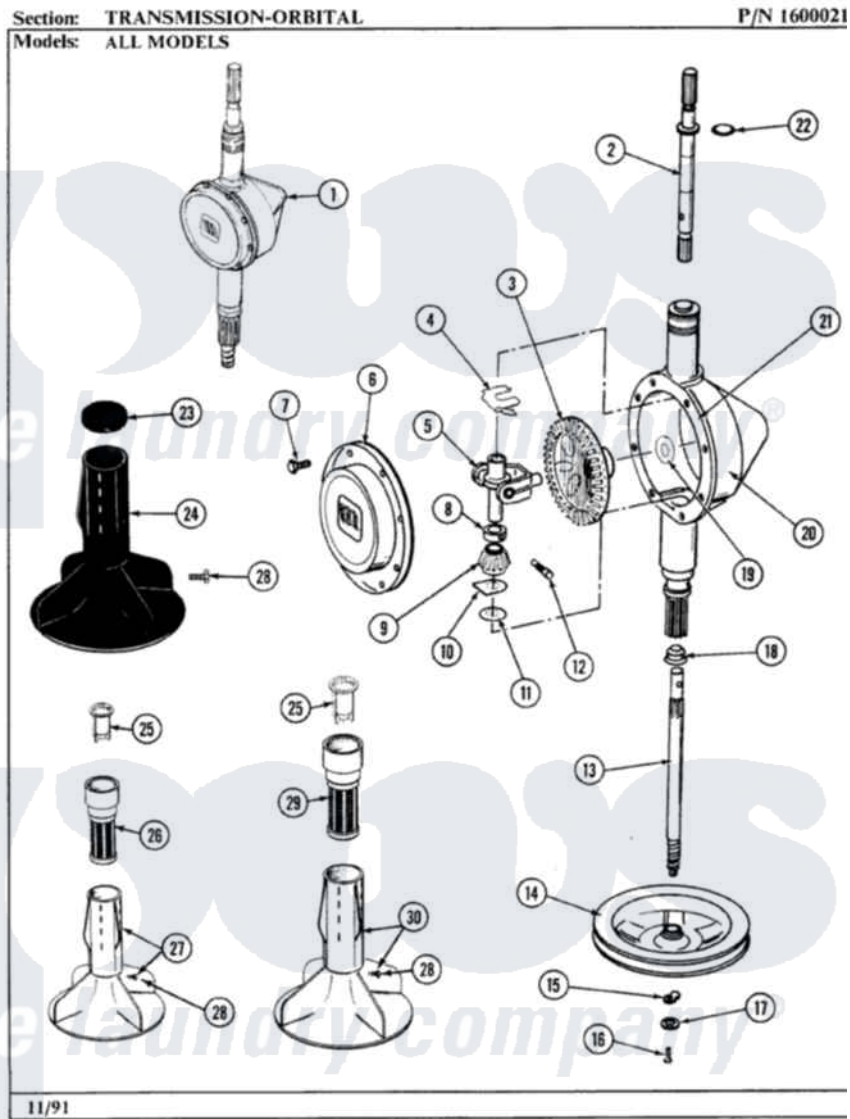

Maytag A482 08 - TRANSMISSION-ORBITAL

24

Maytag [Residential Maytag A482 Washer Parts](#) Parts Diagram 08 - TRANSMISSION-ORBITAL
Click on the part number to view part

Item	Original Part Number	Replaced By	Status	Part Description
1	206707	6-2097750		Trans Dee
2	207153	6-2097820		Kit- Shaft
3	206713	6-2067130		Gear- Beve
4	215581			Spring, Agitator Shaft
5	206685	6-2066850		Yoke
6	206628			Cover, Transmission
7	215417		Not Available	SCREW, TRANSMISSION COVER
8	215415		Not Available	COLLAR, LOWER
9	215401	W10221114		Pinion
10	215395			Plate, Clutch
11	211483	6-2114830		Washer- SP
12	Y206629			Pin, Collar
13	215410	12001450		Ctr Shaft W/Collar Andkeeper-Dp
14	211059	6-2301530		Pulley
15	211089			Lug, Stop Pulley

16	211375	681582	Screw
17	211090	22003555	Washer, Stop Lug
18	206602	207843	Lip Seal Repair Kit
19	215394		Washer, Bevel Gear
20	206624	6-2097750	Trans Dee
21	Y058700	675652	Adhesive
22	210690		Seal, Rubber
25	215733		Dispensing Cup
28	206478	Not Available	SCREW & WASHER FOR AGITATOR