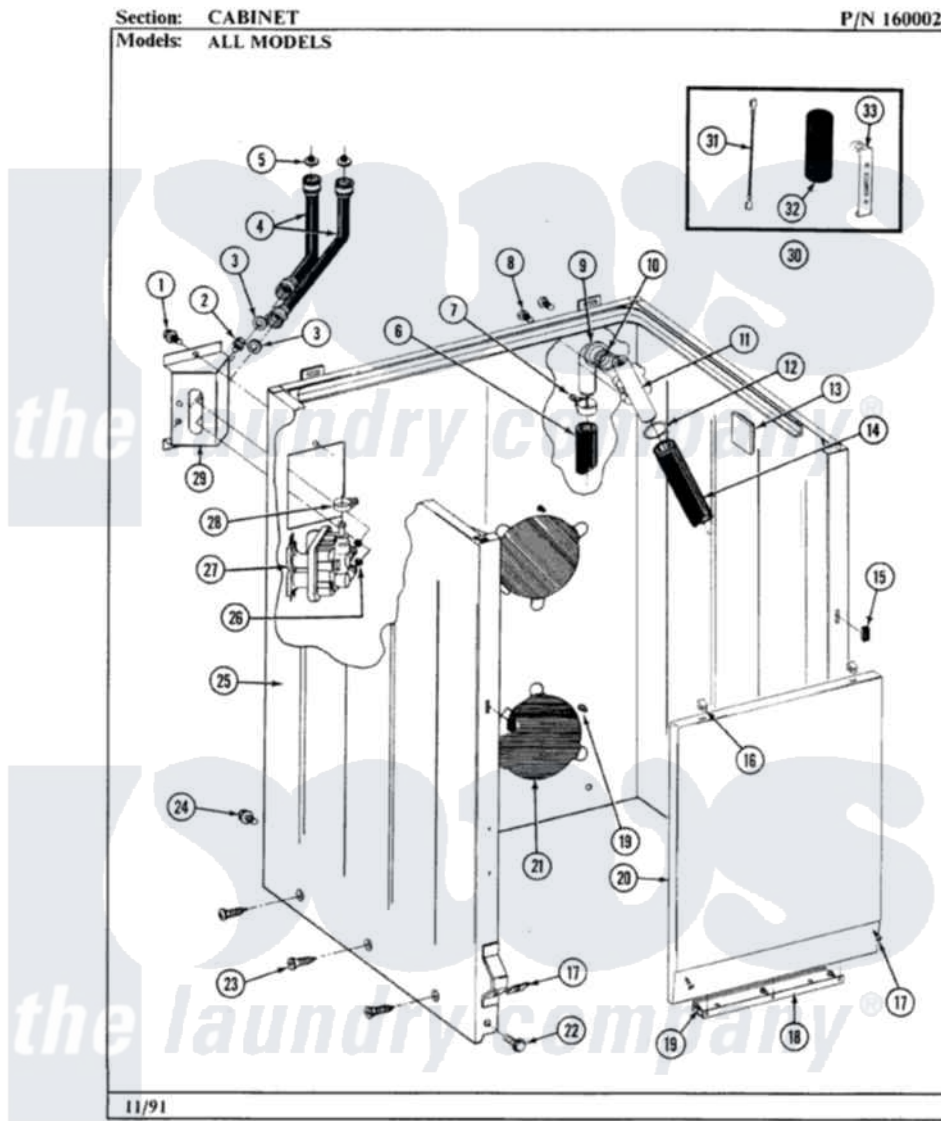

# Maytag A490 02 - CABINET

16

Maytag [Residential Maytag A490 Washer Parts](#) Parts Diagram 02 - CABINET  
Click on the part number to view part

Item	Original Part Number	Replaced By	Status	Part Description
1	212276	<a href="#">W10116760</a>		Screw
2	<a href="#">Y313561</a>			Screw---NA
3	<a href="#">Y013783</a>			Washer, Inlet Hose
4	<a href="#">202860</a>			Inlet Hose Assembly
5	200961	<a href="#">12001413</a>		Strainer And Washer Kit
6	215279	<a href="#">22003410</a>		Hose, Drain
7	200461	<a href="#">285655</a>		Clamp, Hose
8	<a href="#">Y014874</a>			Screw, Idler Arm And Sleeve
9	214764	<a href="#">208847</a>		Elbow
10	<a href="#">214765</a>			Gasket, Siphon Break
11	<a href="#">206638</a>			Siphon Break
12	200461	<a href="#">285655</a>		Clamp, Hose
13	<a href="#">215058</a>			Pad, Cabinet Bumper
14	214767	<a href="#">22001448</a>		Hose, Pump
15	214376	<a href="#">22002331</a>		Spacer, Front Panel
16	212982	<a href="#">22001650</a>		Fastener, Spring

17	<a href="#">204439</a>		Screw And Fstner Assembly
18	<a href="#">213846</a>		Guard, Belt
19	211294	<a href="#">90767</a>	Screw, 8A X 3/8 HeX Washer Head Tapping
20	212998	Not Available	PANEL, FRONT (WHT)
21	211878	Not Available	PLATE, ACCESS
22	213122	<a href="#">27001200</a>	Screw
23	<a href="#">213007</a>		Xfor Cabinet See Cabinet, Back
24	213121	<a href="#">3400111</a>	Screw, 12-14 X 5/8
25	203319	<a href="#">22203319</a>	Cabinet
26	214337	<a href="#">96160</a>	Screen
27	<a href="#">205613</a>		Water Valve
28	<a href="#">201575</a>		Clamp, Hose
29	214812	<a href="#">22002361</a>	Bracket, Water Valve
30	<a href="#">206103</a>		Capacitor Kit
31	<a href="#">203237</a>		No.17 Wire With Terminal
32	<a href="#">Y200832</a>		Capacitor
33	<a href="#">211149</a>		Clip, Capacitor