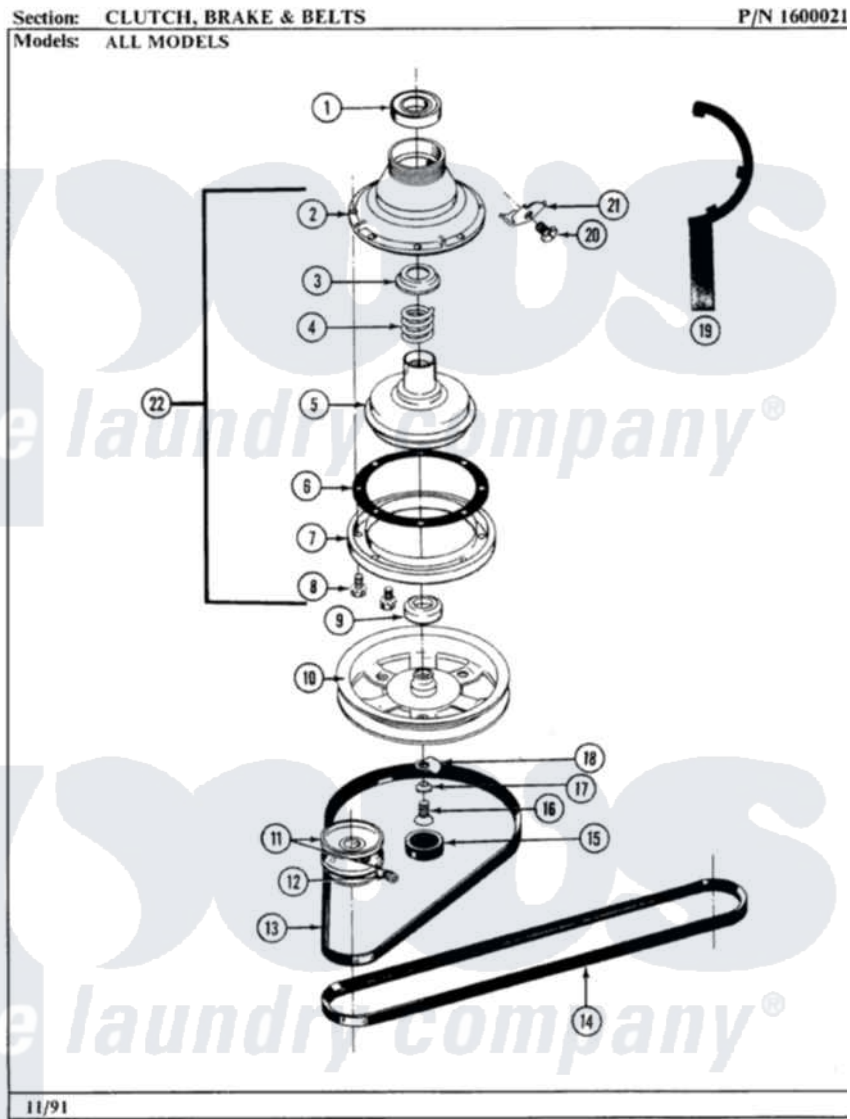

Maytag A490 03 - CLUTCH, BRAKE & BELTS

30

Maytag Residential Maytag A490 Washer Parts Parts Diagram 03 - CLUTCH, BRAKE & BELTS
 Click on the part number to view part

Item	Original Part Number	Replaced By	Status	Part Description
1	Y200720	22003441		Bearing, Rear
2	211045	6-2011900		Brake Asse
3	211039	6-2011900		Brake Asse
4	211041	6-2011900		Brake Asse
5	201126	6-2011900		Brake Asse
6	211042	6-2011900		Brake Asse
7	211043	6-2011900		Brake Asse
8	211000			SCREW, BRAKE DRUM (HEX HEAD)
9	200835			Bearing, Brake Rotor
10	211059	6-2301530		Pulley
11	200816	6-2008160		Pulley- MO
12	Y053241			Set Screw, Motor Pulley
13	211125			V Belt, Drive Pulley
14	211124			Part Not Used
15	211038		Not Available	CAP, OIL RETAINER
16	211375	681582		Screw

17	211090	22003555	Washer, Stop Lug
18	211089		Lug, Stop Pulley
19	Y038315	038315	Tool
20	213326		Bolt, Sems Retaining Clip
21	213325		Clip, Retaining
22	201190	6-2011900	Brake Asse