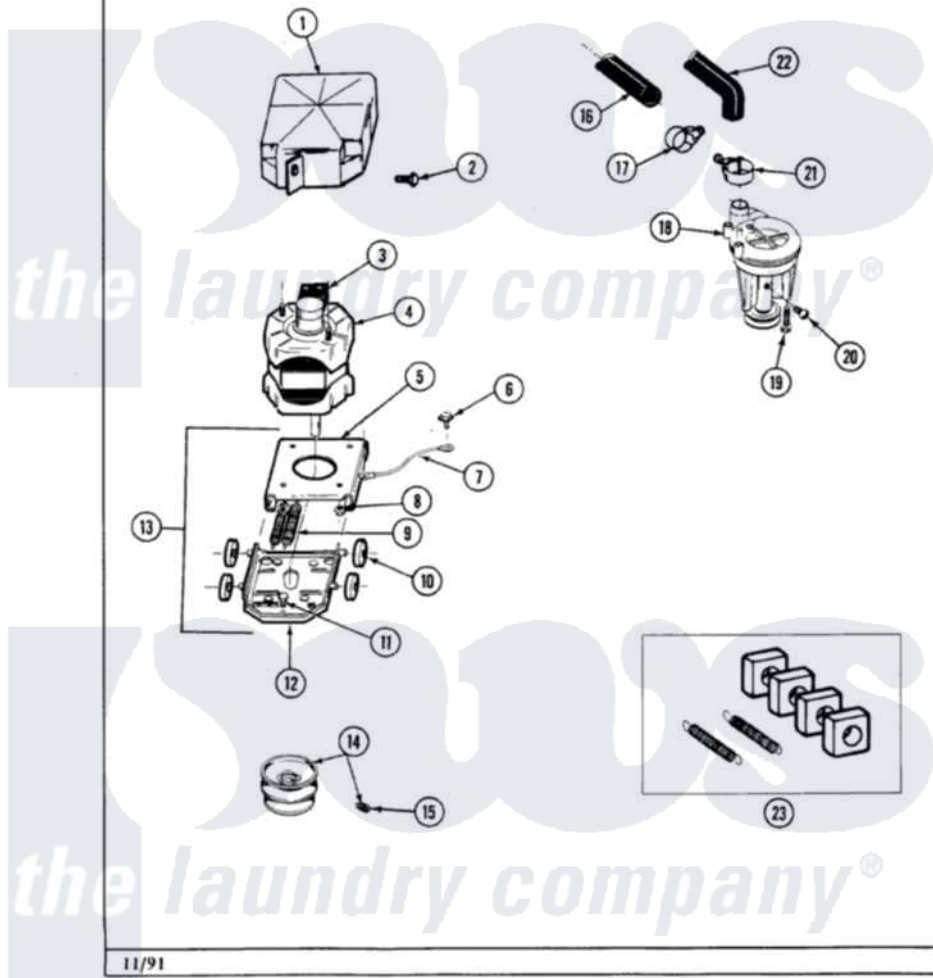

Maytag A490 05 - MOTOR & PUMP ASSEMBLY

Section: MOTOR & PUMP ASSEMBLY

P/N 1600021

Models: ALL MODELS

11/91

28

Maytag [Residential Maytag A490 Washer Parts](#) Parts Diagram 05 - MOTOR & PUMP ASSEMBLY

[Click on the part number to view part](#)

Item	Original Part Number	Replaced By	Status	Part Description
1	215098			Shield, Motor
2	213121	3400111		Screw, 12-14 X 5/8
3	205134		Not Available	MOTOR EXTERNAL START SWITCH
"	205131			Switch, Motor External Start
"	205132		Not Available	SWITCH, MOTOR EXTERNAL START No.201664-14,205463-4 & 201800-4
"	205133		Not Available	(PROD. IDNo. 2-1664-8 & 2-5463)
"	206504			Motor External Start Switch
4	201805	12002351		Motor-Drive
5	214956			Motor Mount Assembly
6	210186	3370225		Screw
7	901220			Ground Wire
8	Y311426	3400029		Nut, Adapter Plate
9	202718			Springs, Tension
10	204998	205000		Roller And Spring Kit 4+Spr

11	Y313561		Screw---NA
12	205908		Motor Mount Assembly
13	205999		Motor Mount Assembly
14	200816	6-2008160	Pulley- MO
15	Y053241		Set Screw, Motor Pulley
16	214767	22001448	Hose, Pump
17	200461	285655	Clamp, Hose
18	202203	6-2022030	Pump As Pa
19	211880		Screw, HeX Head No.10 X 1/2 Inc
20	Y015408	22003235	Screw, Bearing Insert
21	202574	3367052	Clamp, Hose
22	213045		Hose, Outer Tub Part Not Used
23	205000		Roller And Spring Kit 4+Spr