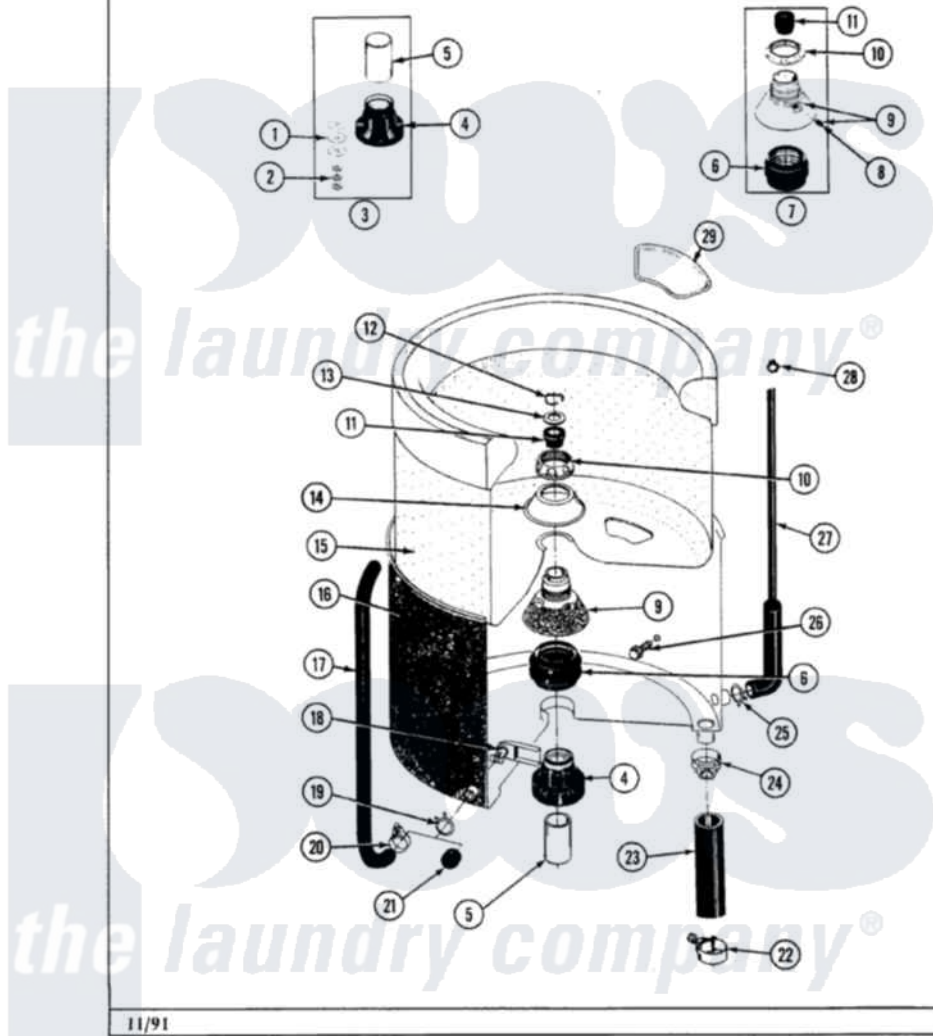

Maytag A490 09 - TUB-INNER & OUTER

Section: TUB-INNER & OUTER P/N 1600021

Models: ALL MODELS

11/91

Maytag Residential Maytag A490 Washer Parts Parts Diagram 09 - TUB-INNER & OUTER
 Click on the part number to view part

Item	Original Part Number	Replaced By	Status	Part Description
1	211100			Washer, Outer Tub
2	Y054867			Washer, Lock
3	204013	6-2040130		Tub Bearin
4	200824	6-2040130		Tub Bearin
5	211130			Bearing Liner, Tub Bearing
6	201537	6-2095720		Mounting S
7	204012	6-2095720		Mounting S
8	211618	22001423		Set Screw, Mounting Stem
9	202521	6-2095720		Mounting S
10	211047	6-2110472		Nut- Clamp
11	Y0A4298	6-0A57420		Seal- Agitator
12	Y015667			Retaining Ring
13	Y015666			Washer, Retaining -
14	211210			Washer, Clamping Nut
15	207831		Not Available	TUB, INNER (W/PLUG)
16	205484			Tub, Outer Part Not Used

17	214433		Tube, Inlet Part Not Used
18	214434		Spout, Deflector
19	214739	596669	Clamp, Manifold
20	205161	489503	Clamp
21	214725		Cap For Spout-Outer Tub
22	200461	285655	Clamp, Hose
23	213045		Hose, Outer Tub Part Not Used
24	200900	616099	Clamp
25	211641		Clamp, 1-1/16"
26	200744	W10175939	Bolt
"	205254	W10175938	Bolt
27	212942	22001619	Tube, Water Level Switch
28	410296	596669	Clamp, Manifold
29	215980		Plug, Filter Hole