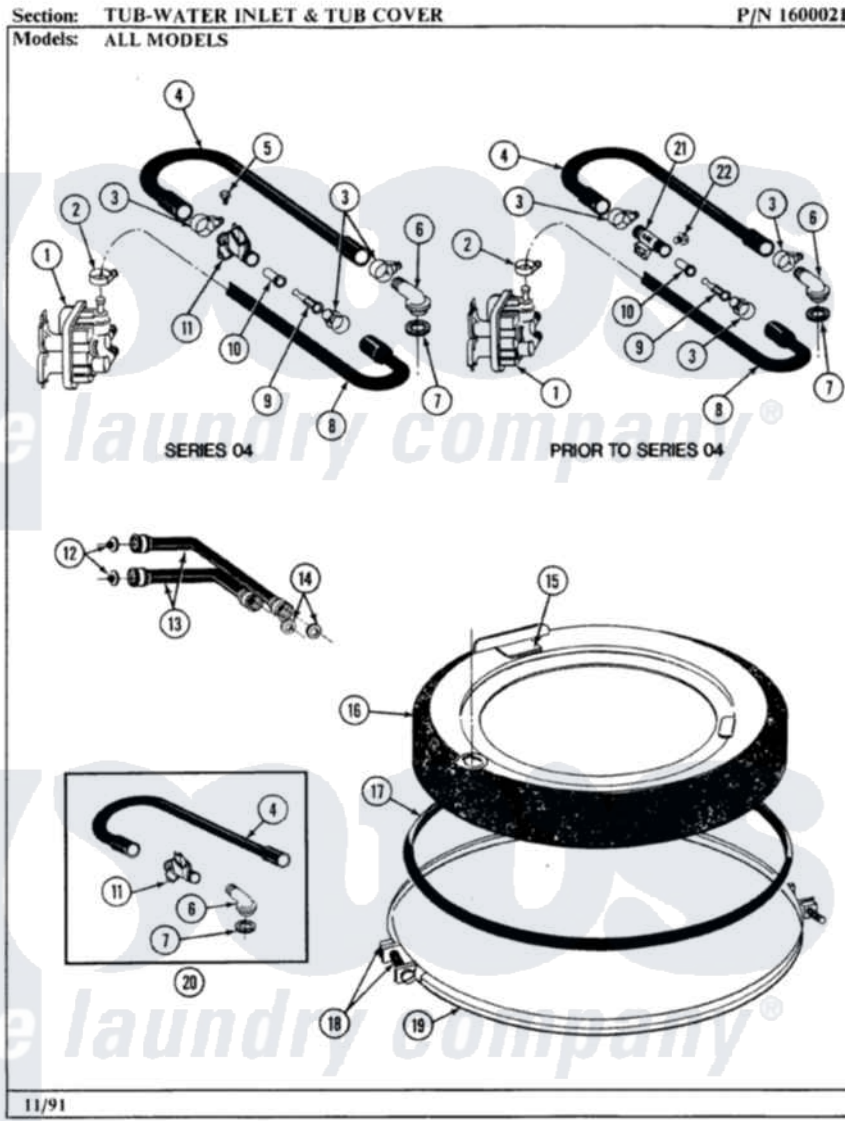

Maytag A490 10 - TUB-WATER INLET & TUB COVER

18

Maytag Residential Maytag A490 Washer Parts Parts Diagram 10 - TUB-WATER INLET & TUB COVER
 Click on the part number to view part

Item	Original Part Number	Replaced By	Status	Part Description
1	205613			Water Valve
2	201575			Clamp, Hose
3	202515	596669		Clamp, Manifold
4	Y215234			Hose, Injector Fill
5	312620			Screw, Sems
6	215235			Tube, Injector
7	215233			Seal For Injector Tube
8	213013			Hose, Injector
9	213015			Nozzle, Injector
10	213016	216201		Nozzle
11	215447			Sleeve For Injector
12	200961	12001413		Strainer And Washer Kit
13	202860			Inlet Hose Assembly
14	Y013783			Washer, Inlet Hose
15	215232			Bumper, Unbalance
16	206380		Not Available	COVER, TUB

17	211232		Seal, Tub Cover
18	205529		Nut And Bolt Kit For Tub Clam
19	200846		Clamp - Tub Cover
20	206683	206680	Water Injector Assembly
21	213057	22213057	Sleeve- In
22	Y310632	1163839	Screw