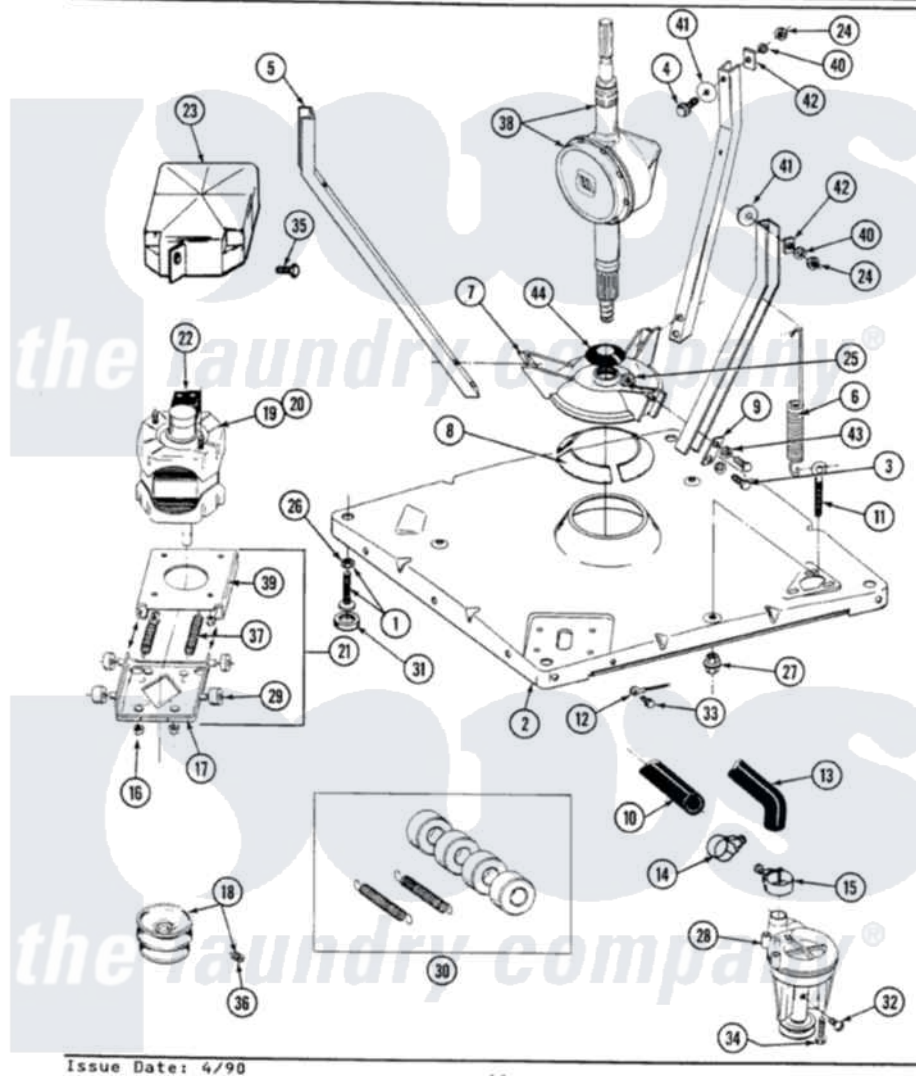

Maytag A4910 01 - BASE, PUMP, MOTOR & COMPONENTS

SECTION: BASE, PUMP, MOTOR & COMPONENTS
 MODEL: ALL MODELS

Issue Date: 4/90

44

Maytag [Residential Maytag A4910 Washer Parts](#) Parts Diagram 01 - BASE, PUMP, MOTOR & COMPONENTS
 Click on the part number to view part

Item	Original Part Number	Replaced By	Status	Part Description
1	Y302699	22003428		Leg, Adjustable
2	203274			Base With Damper Pads
3	Y015627			Screw- Hex
4	205254	W10175938		Bolt
"	200744	W10175939		Bolt
5	213053			Brace, Tub Part Not Used
6	213054			Centering Spring - 3 Used
7	203725			Damper W/Bolt And Clip
8	203956			Damper Pad Kit
9	213073			Washer, Double Brace
10	214767	22001448		Hose, Pump
11	213120	216416		Bolt, Eye/Centering Spring
12	204807			Ground Wire, Supp. Plte To Top Cover
13	213045			Hose, Outer Tub Part Not Used
14	200461	285655		Clamp, Hose