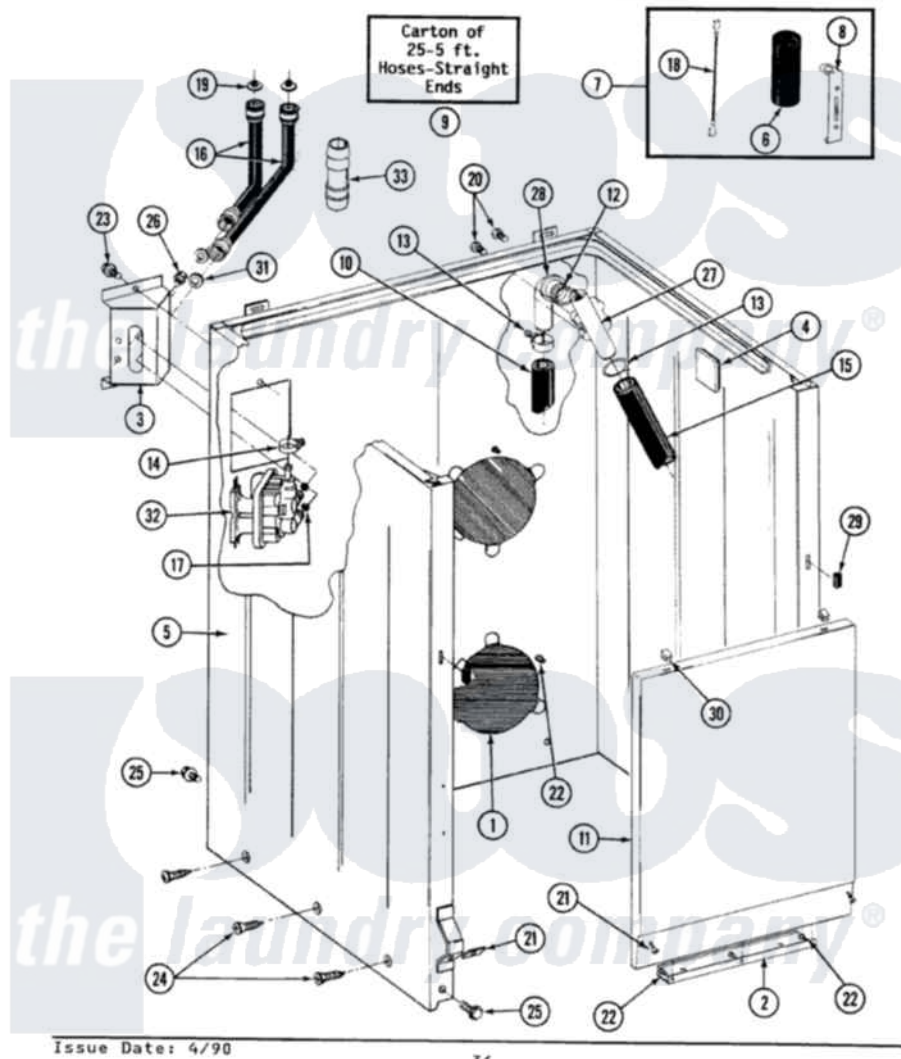

Maytag A4910 02 - CABINET, WATER VALVE, HOSES & FRONT PANEL

SECTION: CABINET, WATER VALVE, HOSES & FRONT PANEL
 MODEL: ALL MODELS

Maytag Residential Maytag A4910 Washer Parts Diagram 02 - CABINET, WATER VALVE, HOSES & FRONT PANEL

Click on the part number to view part

Item	Original Part Number	Replaced By	Status	Part Description
1	211878		Not Available	PLATE, ACCESS
2	213846			Guard, Belt
3	214812	22002361		Bracket, Water Valve
4	215058			Pad, Cabinet Bumper
5	203319	22203319		Cabinet
6	Y200832			Capacitor
7	206103			Capacitor Kit
8	211149			Clip, Capacitor
9	202861	202860		Inlet Hose Assembly
10	215279	22003410		Hose, Drain
"	Y059149			(7/8" I.D. CARTON OF 50 FT.)
"	216017			Hose, Drain
11	212998		Not Available	PANEL, FRONT (WHT)
12	214765			Gasket, Siphon Break
13	200908	285655		Clamp, Hose

"	200461	285655	Clamp, Hose
14	201575		Clamp, Hose
15	214767	22001448	Hose, Pump
16	205828	202860	Inlet Hose Assembly
"	202860		Inlet Hose Assembly
"	200681	21001467	Hose- 10'
"	200672	76314	Hose, Inlet 6 Ft. Hose With Elbow
"	200688	76314	Hose, Inlet 6 Ft. Hose With Elbow
17	214337	96160	Screen
18	203237		No.17 Wire With Terminal
19	200961	12001413	Strainer And Washer Kit
20	Y014874		Screw, Idler Arm And Sleeve
21	204439		Screw And Fstner Assembly
22	211294	90767	Screw, 8A X 3/8 HeX Washer Head Tapping
23	212276	W10116760	Screw
24	213007		Xfor Cabinet See Cabinet, Back
25	213121	3400111	Screw, 12-14 X 5/8
"	213122	27001200	Screw
26	Y313561		Screw----NA
27	206638		Siphon Break
28	214764	208847	Elbow
"	Y216016	W10116738	Elbow
29	214376	22002331	Spacer, Front Panel
30	212982	22001650	Fastener, Spring
31	Y013783		Washer, Inlet Hose
32	205613		Water Valve
33	Y216015		Coupling, Hose