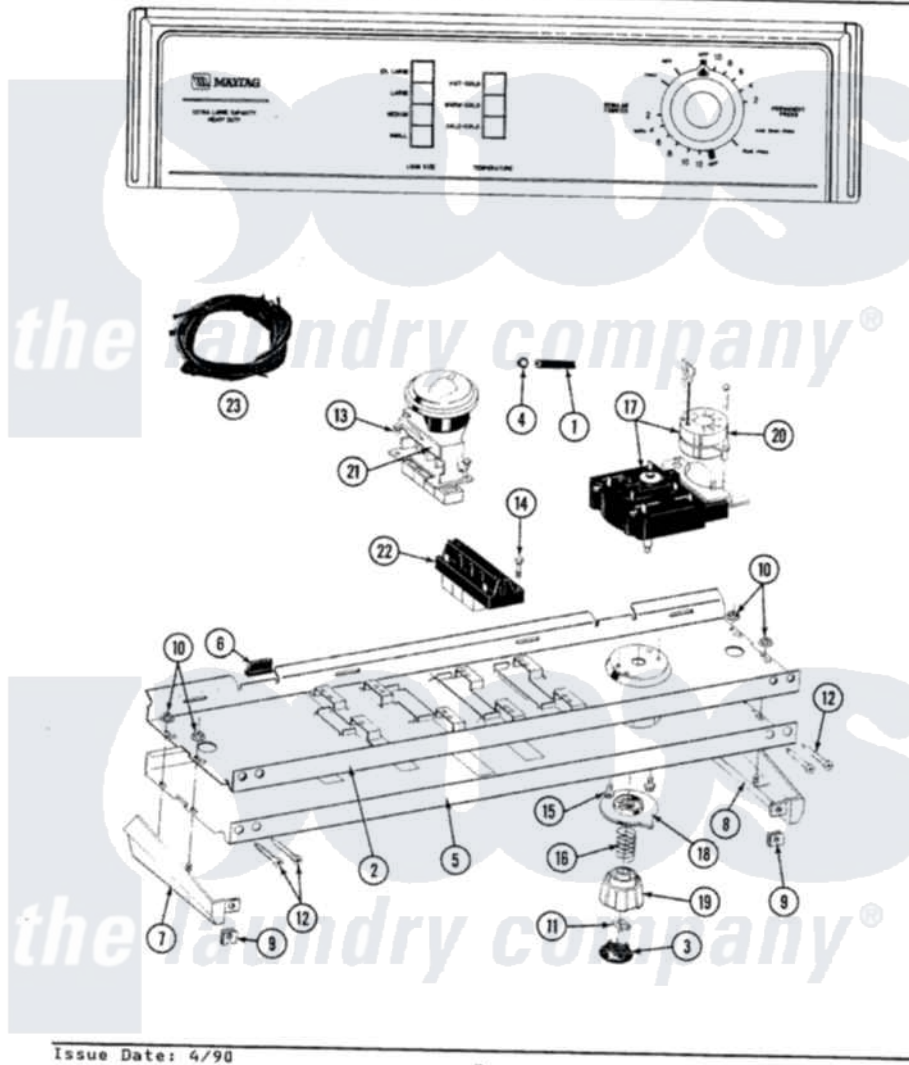

Maytag A4910 04 - CONTROL PANEL

SECTION: CONTROL PANEL
MODEL: A4910

Issue Date: 4/90

2

Maytag [Residential Maytag A4910 Washer Parts](#) Parts Diagram 04 - CONTROL PANEL
Click on the part number to view part

| Item | Original Part Number | Replaced By | Status | Part Description |
|------|------------------------|---------------------------|---------------|---|
| 1 | 212942 | 22001619 | | Tube, Water Level Switch |
| 2 | 214818 | | | Back Up Plate |
| 3 | 215821 | | Not Available | CAP, KNOB |
| 4 | 410296 | 596669 | | Clamp, Manifold |
| 5 | 207397 | | Not Available | CONTROL PANEL |
| 6 | 214897 | | | Pad, Control Panel |
| 7 | 207215 | | Not Available | END CAP LH |
| 8 | 207216 | | Not Available | END CAP RH |
| 9 | 214894 | | | Fastener, End Cap |
| 10 | 214872 | | | Palnut, End Cap Note: Nut, Lamp Holder |
| 11 | 211605 | | | Bezel, Timer Dial |
| 12 | 210932 | | | Screw, No.8 X 9/16 Ctsk Note: Screw, Inlet Duct |
| 13 | 211168 | W10139210 | | Screw, 8-18 X 5/16 |
| 14 | 213117 | 67006908 | | Screw, Ice Rack |
| 15 | 213966 | 3400014 | | Screw |

| | | | |
|----|------------------------|--------------------------|-----------------------------------|
| 16 | 211065 | | Spring, Index Wheel |
| 17 | 207379 | | Timer |
| 18 | 215827 | Not Available | TIMER DIAL SKIRT |
| 19 | 215828 | | Knob, Timer |
| 20 | 205033 | 22205033 | Motor- Tim |
| 21 | 207361 | | 4 Level Pressure Switch |
| 22 | 207368 | Not Available | TEMP CONTROL SWITCH - 3 BUTTON |
| 23 | 207383 | | Wire Harness |