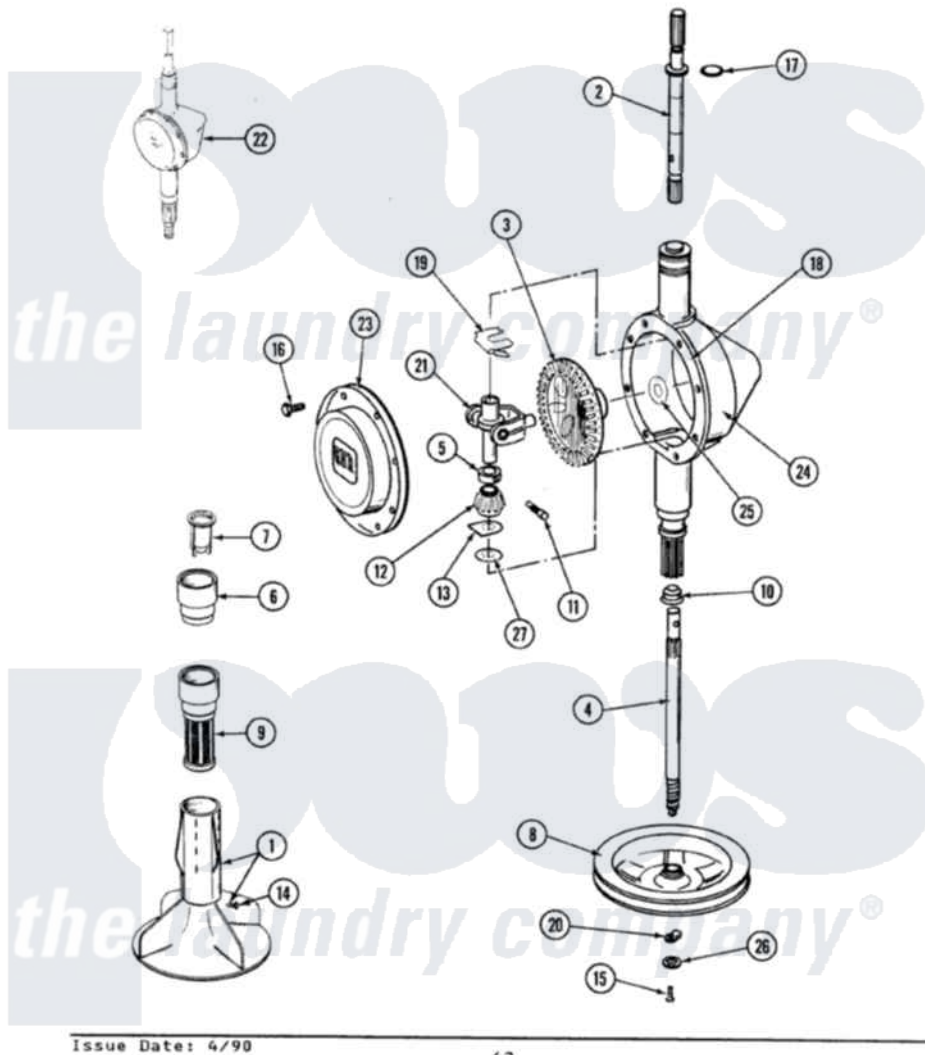

Maytag A4910 05 - ORBITAL TRANSMISSION

SECTION: ORBITAL TRANSMISSION
MODEL: ALL MODELS

Issue Date: 4/90

42

Maytag [Residential Maytag A4910 Washer Parts](#) Parts Diagram 05 - ORBITAL TRANSMISSION
Click on the part number to view part

Item	Original Part Number	Replaced By	Status	Part Description
1	207228			Agitator W/Lock Screw
2	207153	6-2097820		Kit- Shaft
3	206713	6-2067130		Gear- Beve
4	215410	12001450		Ctr Shaft W/Collar Andkeeper-Dp
5	215415		Not Available	COLLAR, LOWER
6	215721			Dispensing Cap
7	215733			Dispensing Cup
8	211059	6-2301530		Pulley
9	207426			Lint Filter Deep
10	206602	207843		Lip Seal Repair Kit
11	Y206629			Pin, Collar
12	215401	W10221114		Pinion
13	215395			Plate, Clutch
14	206478		Not Available	SCREW & WASHER FOR AGITATOR
15	211375	681582		Screw

16	215417	Not Available	SCREW, TRANSMISSION COVER
17	210690		Seal, Rubber
18	Y058700	675652	Adhesive
19	215581		Spring, Agitator Shaft
20	211089		Lug, Stop Pulley
21	206685	6-2066850	Yoke
22	206707	6-2097750	Trans Dee
23	206628		Cover, Transmission
24	206624	6-2097750	Trans Dee
25	215394		Washer, Bevel Gear
26	211090	22003555	Washer, Stop Lug
27	211483	6-2114830	Washer- SP