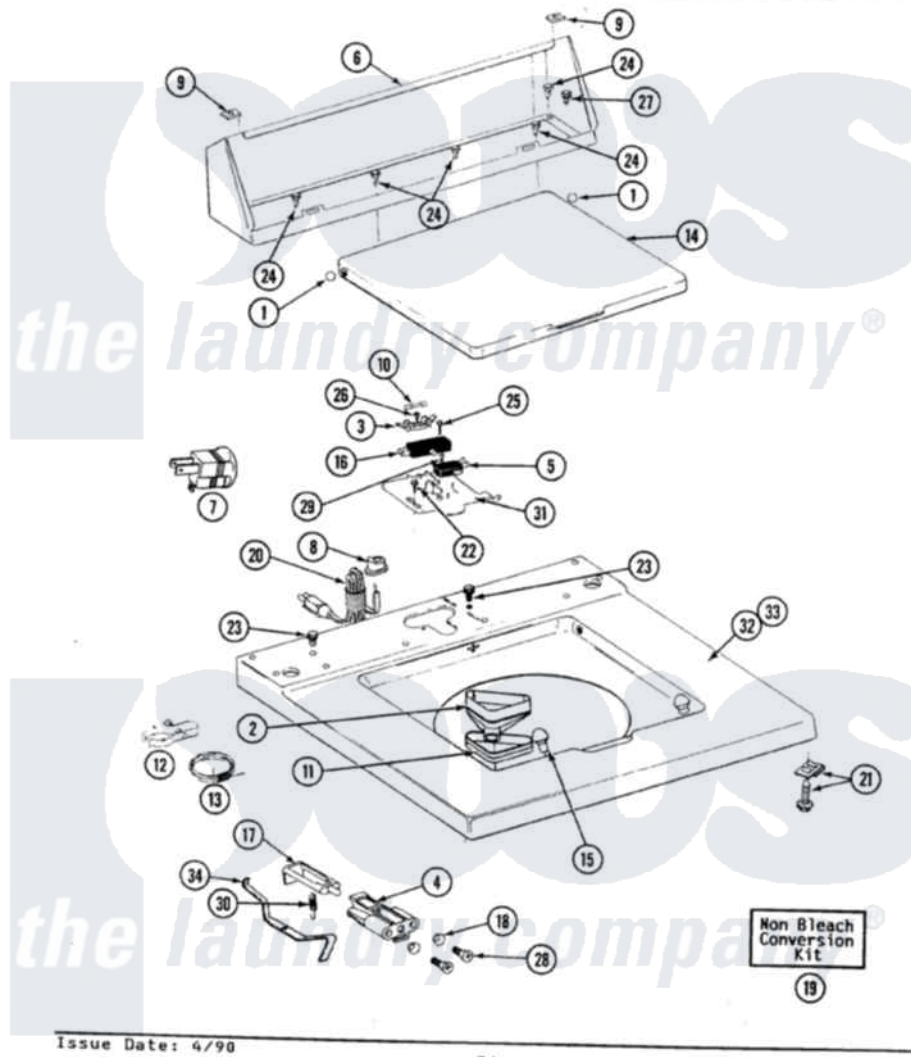

Maytag A4910 06 - TOP COVER, CONSOLE & LID SWITCH

SECTION: TOP COVER, CONSOLE & LID SWITCH
 MODEL: ALL MODELS

Issue Date: 4/98

34

Maytag Residential Maytag A4910 Washer Parts Parts Diagram 06 - TOP COVER, CONSOLE & LID SWITCH
 Click on the part number to view part

Item	Original Part Number	Replaced By	Status	Part Description
1	211726			Hinge, Ball Lid
2	215578			Bleach Inlet Almond
"	215577			Bleach Inlet White
3	207167			Block, Fuse
4	216256		Not Available	BRACKET, UNBALANCE
"	214279	204968		Plunger And Bracket Assembly--W
5	207166			Switch, Check
6	205635			Console
"	205635M		Not Available	CONSOLE (HVST WHEAT)
"	205635L		Not Available	CONSOLE (ALM)
7	Y201808			Converter
8	211881			Grommet, Cord Part Not Used-Gas Models Only
9	215075			Fastener, Control Panel To Console
10	207168	22001682		Switch Assembly, Lid W/4amp Fuse

11	214436		Gasket
12	301548		Clamp, Ground Wire
13	311155		Ground Wire And Clamp
14	212073		LID (WHITE)
"	212073L	Not Available	LID-ALMOND
"	212073M	Not Available	LID-HARVEST WHEAT
15	212716		Bumper, Lid
16	205415	279347	Switch-Lid
17	215700	Not Available	LID SWITCH PLUNGER
"	208591	Not Available	KIT, PLUNGER & BRACKET
18	211500		Washer, Bracket To Top Cover
19	205997		Non-Bleach Conversion Kit
20	204590		Cord, Power
21	204445		Screw And Fastener Assembly
22	207159	489355	Screw, 8 X 1/2
23	210186	3370225	Screw
24	211294	90767	Screw, 8A X 3/8 HeX Washer Head Tapping
25	213501		Screw, No.6-20 X 1-1/8 Inch
26	215705	Y311711	Screw, Fuse Block
27	Y313559		Screw
28	910182	25-7809	Screw, No.6-20 1/2 Flthd Torx
29	912012	3400409	Screw
30	213720		Spring, Lid Switch
31	Y215699	22001678	Bracket, Switch And Fuse
32	207170L		Top Cover Assembly ALM----NA
"	207170M	Not Available	TOP COVER ASSY HVT WHEAT
"	207170		Top Cover
33	207172M	Not Available	TOP COVER ASSY HVT WHEAT
"	207172L		Top Cover Assembly ALM----NA
"	207172		Top Cover
34	215704		Lever, Unbalance