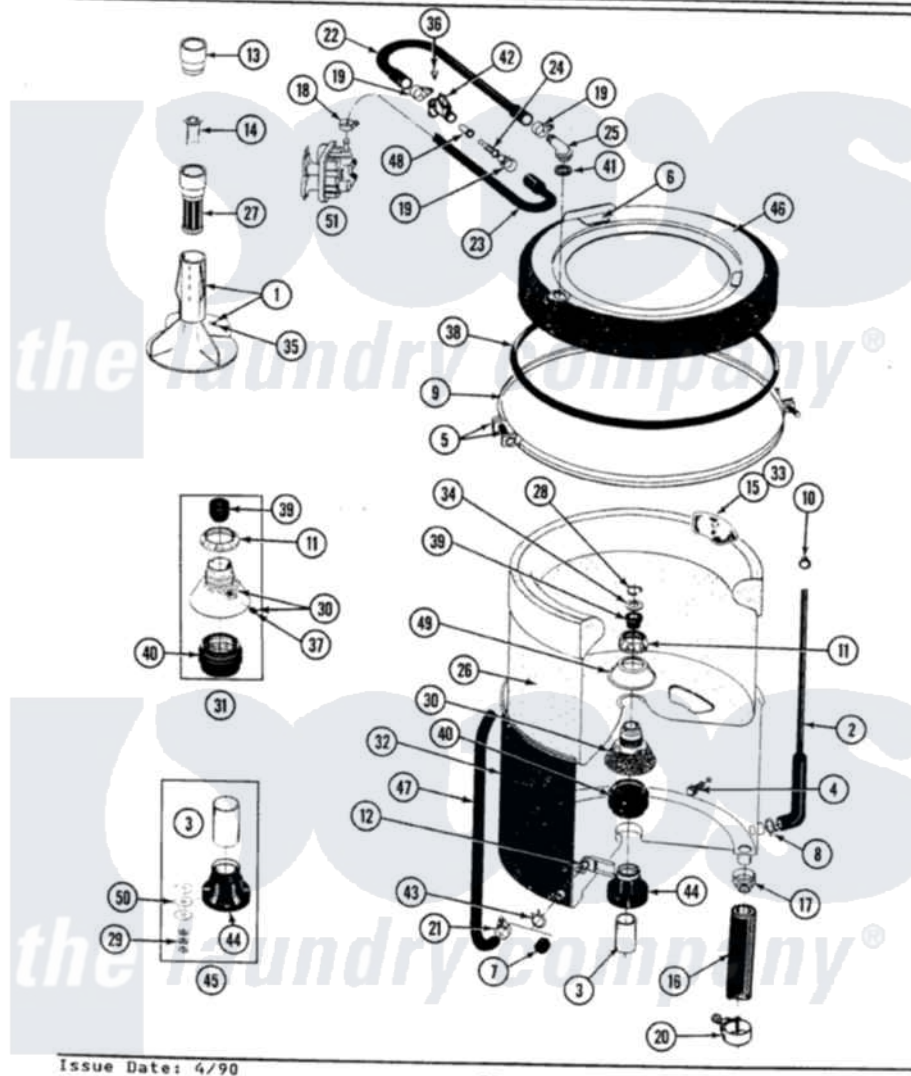

Maytag A4910 07 - TUB & AGITATOR

SECTION: TUB AGITATOR, MOUNTING STEM & SEAL
 MODEL: ALL MODELS

Issue Date: 4/90

38

Maytag [Residential Maytag A4910 Washer Parts](#) Parts Diagram 07 - TUB & AGITATOR
 Click on the part number to view part

Item	Original Part Number	Replaced By	Status	Part Description
1	207228			Agitator W/Lock Screw
2	215976			Air Tube
"	212942	22001619		Tube, Water Level Switch
3	211130			Bearing Liner, Tub Bearing
4	200744	W10175939		Bolt
"	205254	W10175938		Bolt
5	205529			Nut And Bolt Kit For Tub Clam
6	215232			Bumper, Unbalance
7	214725			Cap For Spout-Outer Tub
8	211641			Clamp, 1-1/16"
9	200846			Clamp - Tub Cover
10	410296	596669		Clamp, Manifold
11	211047	6-2110472		Nut- Clamp
12	214434			Spout, Deflector
13	215721			Dispensing Cap
14	215733			Dispensing Cup

15	207219		Filter, Self-Cleaning
16	213045		Hose, Outer Tub Part Not Used
17	200900	616099	Clamp
18	201575		Clamp, Hose
19	202515	596669	Clamp, Manifold
20	202574	3367052	Clamp, Hose
21	205161	489503	Clamp
22	Y215234		Hose, Injector Fill
23	213013		Hose, Injector
24	213015		Nozzle, Injector
25	215235		Tube, Injector
26	207831	Not Available	TUB, INNER (W/PLUG)
27	207657		Lint Filter Deep
"	207426		Lint Filter Deep
28	Y015667		Retaining Ring
29	Y054867		Washer, Lock
30	202521	6-2095720	Mounting S
31	204012	6-2095720	Mounting S
32	205484		Tub, Outer Part Not Used
33	215980		Plug, Filter Hole
34	Y015666		Washer, Retaining -
35	206478	Not Available	SCREW & WASHER FOR AGITATOR
36	312620		Screw, Sems
37	211618	22001423	Set Screw, Mounting Stem
38	211232		Seal, Tub Cover
39	Y0A4298	6-0A57420	Seal- Agitator
40	201537	6-2095720	Mounting S
41	215233		Seal For Injector Tube
42	215447		Sleeve For Injector
43	214739	596669	Clamp, Manifold
44	200824	6-2040130	Tub Bearin
45	204013	6-2040130	Tub Bearin
46	206380	Not Available	COVER, TUB
47	214433		Tube, Inlet Part Not Used
48	213016	216201	Nozzle
49	211210		Washer, Clamping Nut
50	211100		Washer, Outer Tub
51	205613		Water Valve