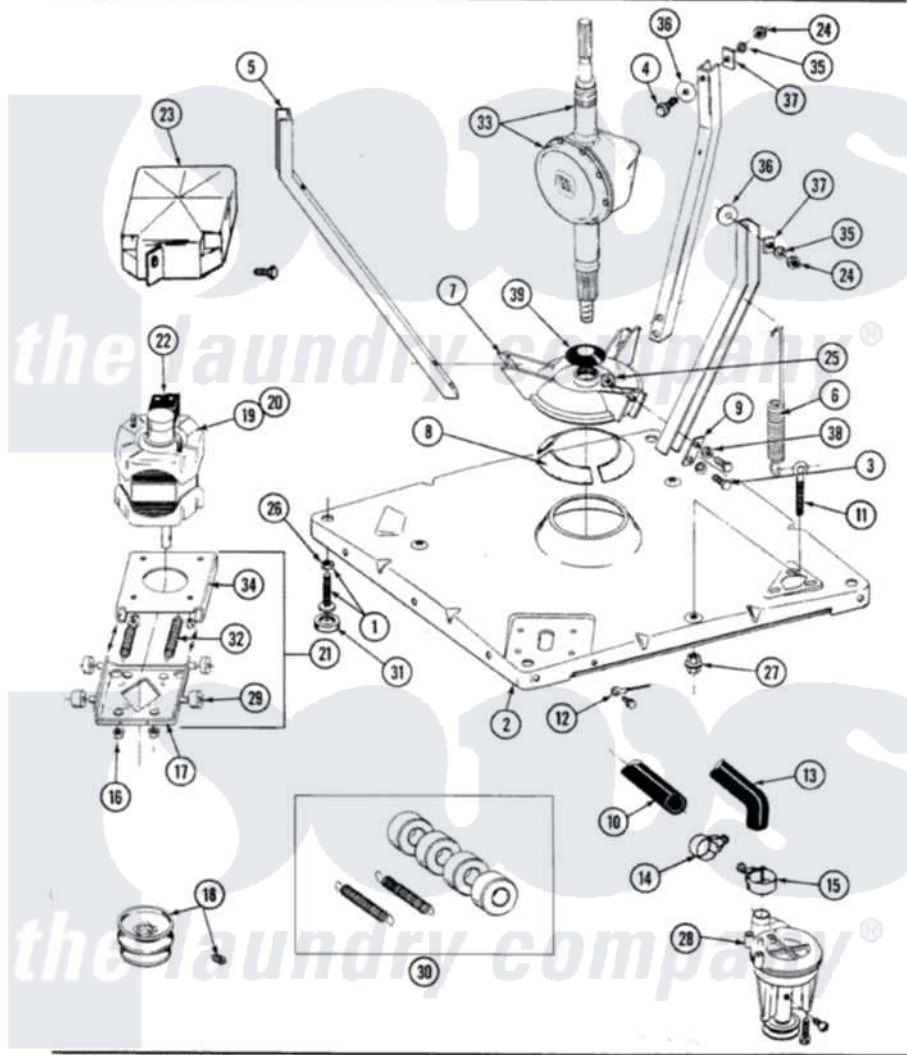

Maytag A5000 01 - BASE, PUMP, MOTOR & COMPONENTS

SECTION: BASE, PUMP, MOTOR & COMPONENTS
 MODEL: ALL MODELS

Issue Date: 6/90

40

Maytag [Residential Maytag A5000 Washer Parts](#) Parts Diagram 01 - BASE, PUMP, MOTOR & COMPONENTS
 Click on the part number to view part

Item	Original Part Number	Replaced By	Status	Part Description
1	Y302699	22003428		Leg, Adjustable
2	203274			Base With Damper Pads
3	Y015627			Screw- Hex
4	205254	W10175938		Bolt
"	200744	W10175939		Bolt
5	213100		Not Available	PART NOT USED
6	213054			Centering Spring - 3 Used
7	203725			Damper W/Bolt And Clip
8	203956			Damper Pad Kit
9	213073			Washer, Double Brace
10	214767	22001448		Hose, Pump
11	213120	216416		Bolt, Eye/Centering Spring
12	210186	3370225		Screw
"	204807			Ground Wire, Supp. Plte To Top Cover
13	Y212989			Hose, Outer Tub To Pump
14	200461	285655		Clamp, Hose