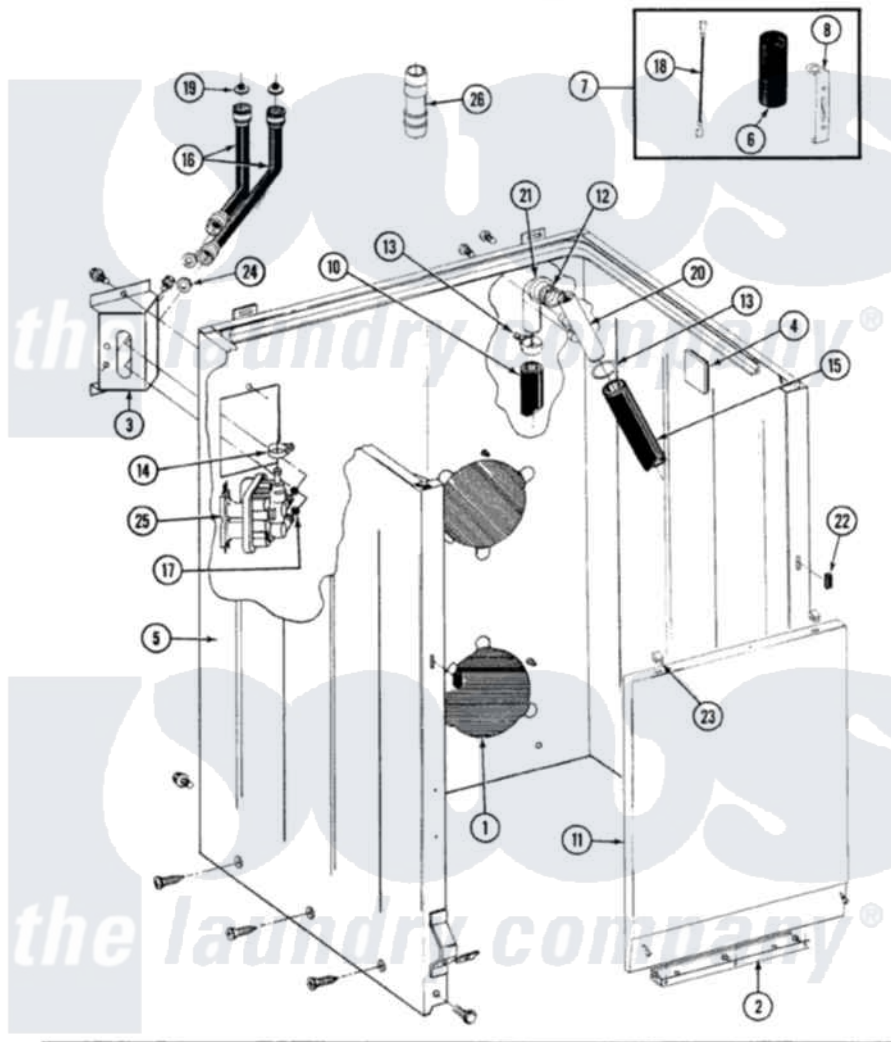

Maytag A5000 02 - CABINET, WATER VALVE, HOSES & FRNT PANEL

SECTION: CABINET, WATER VALVE, HOSES & FRONT PANEL

MODEL: ALL MODELS

Issue Date: 6/90

32

Maytag Residential Maytag A5000 Washer Parts Parts Diagram 02 - CABINET, WATER VALVE, HOSES & FRNT PANEL

Click on the part number to view part

Item	Original Part Number	Replaced By	Status	Part Description
1	211294	90767		Screw, 8A X 3/8 HeX Washer Head Tapping
"	211878		Not Available	PLATE, ACCESS
2	211294	90767		Screw, 8A X 3/8 HeX Washer Head Tapping
"	213846			Guard, Belt
3	212276	W10116760		Screw
"	214812	22002361		Bracket, Water Valve
4	215058			Pad, Cabinet Bumper
5	203319	22203319		Cabinet
"	204439			Screw And Fstner Assembly
"	213122	27001200		Screw
"	213121	3400111		Screw, 12-14 X 5/8
"	213007			Xfor Cabinet See Cabinet, Back
6	Y200832			Capacitor
7	206103			Capacitor Kit

8	211149		Clip, Capacitor
NI	202861	202860	Inlet Hose Assembly
10	216017		Hose, Drain
"	Y059149		(7/8" I.D. CARTON OF 50 FT.)
"	215279	22003410	Hose, Drain
11	212998	Not Available	PANEL, FRONT (WHT)
12	214765		Gasket, Siphon Break
13	200908	285655	Clamp, Hose
"	200461	285655	Clamp, Hose
14	201575		Clamp, Hose
15	214767	22001448	Hose, Pump
16	200688	76314	Hose, Inlet 6 Ft. Hose With Elbow
"	200672	76314	Hose, Inlet 6 Ft. Hose With Elbow
"	200681	21001467	Hose- 10'
"	202860		Inlet Hose Assembly
"	205828	202860	Inlet Hose Assembly
17	214337	96160	Screen
18	203237		No.17 Wire With Terminal
19	200961	12001413	Strainer And Washer Kit
20	Y014874		Screw, Idler Arm And Sleeve
"	206638		Siphon Break
21	Y216016	W10116738	Elbow
"	214764	208847	Elbow
22	214376	22002331	Spacer, Front Panel
23	212982	22001650	Fastener, Spring
24	Y013783		Washer, Inlet Hose
25	205613		Water Valve
"	212276	W10116760	Screw
26	Y216015		Coupling, Hose