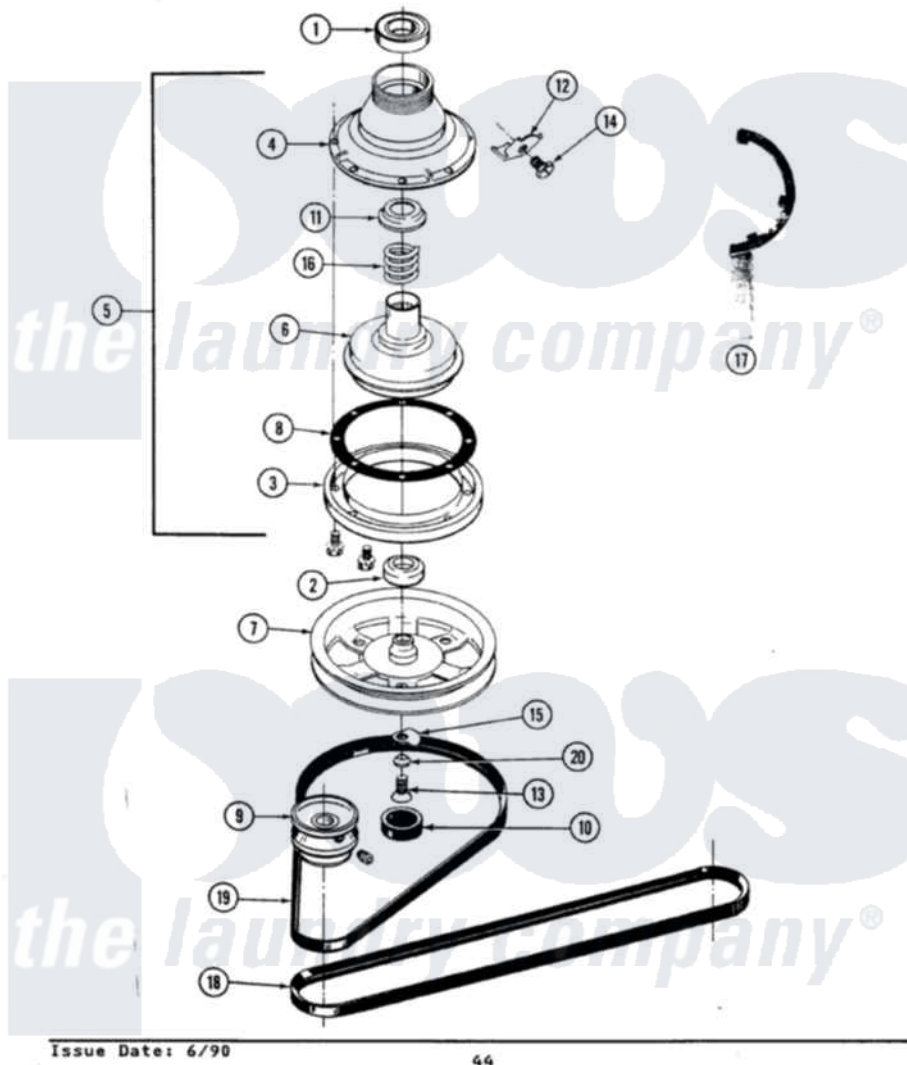

Maytag A5000 03 - CLUTCH, BRAKE & BELTS

SECTION: CLUTCH, BRAKE & BELTS
 MODEL: ALL MODELS

Maytag Residential Maytag A5000 Washer Parts Parts Diagram 03 - CLUTCH, BRAKE & BELTS
 Click on the part number to view part

Item	Original Part Number	Replaced By	Status	Part Description
1	Y200720	22003441		Bearing, Rear
2	200835			Bearing, Brake Rotor
3	211043	6-2011900		Brake Asse
"	211000			SCREW, BRAKE DRUM (HEX HEAD)
4	211045	6-2011900		Brake Asse
5	201190	6-2011900		Brake Asse
6	201126	6-2011900		Brake Asse
7	211059	6-2301530		Pulley
8	211042	6-2011900		Brake Asse
9	Y053241			Set Screw, Motor Pulley
"	200816	6-2008160		Pulley- MO
10	211038		Not Available	CAP, OIL RETAINER
11	211039	6-2011900		Brake Asse
12	213325			Clip, Retaining
13	211375	681582		Screw
14	213326			Bolt, Sems Retaining Clip

15	211089		Lug, Stop Pulley
16	211041	6-2011900	Brake Asse
17	Y038315	038315	Tool
18	211124		Part Not Used
19	211125		V Belt, DiVe Pulley
20	211090	22003555	Washer, Stop Lug