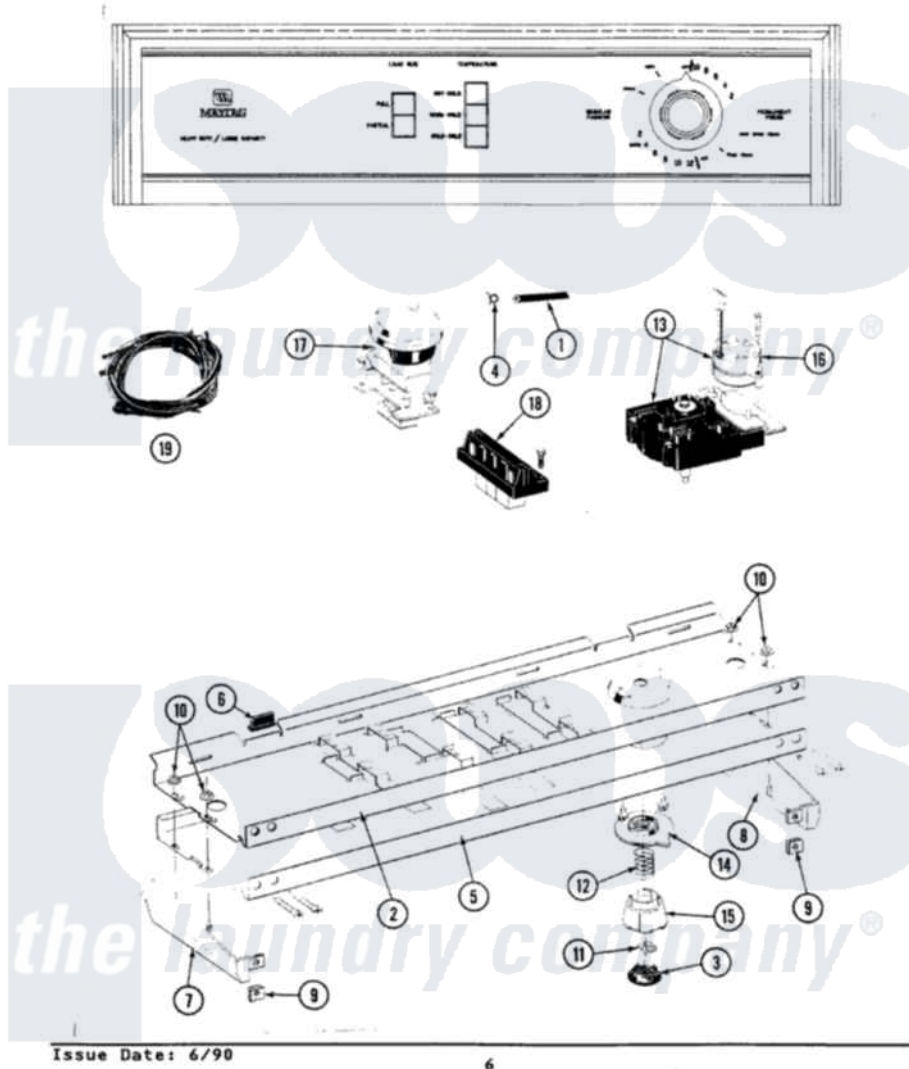

# Maytag A5000 04 - CONTROL PANEL

SECTION: CONTROL PANEL  
MODEL: A5000

Issue Date: 6/90

6

Maytag [Residential Maytag A5000 Washer Parts](#) Parts Diagram 04 - CONTROL PANEL  
Click on the part number to view part

Item	Original Part Number	Replaced By	Status	Part Description
1	212942	<a href="#">22001619</a>		Tube, Water Level Switch
2	314728	<a href="#">210932</a>		Screw, No.8 X 9/16 Ctsk Note: Screw, Inlet Duct
"	<a href="#">214818</a>			Back Up Plate
3	314723	<a href="#">W10133501</a>		Cap, Knob
4	410296	<a href="#">596669</a>		Clamp, Manifold
5	207402		Not Available	CONTROL PANEL
"	<a href="#">210932</a>			Screw, No.8 X 9/16 Ctsk Note: Screw, Inlet Duct
6	<a href="#">214897</a>			Pad, Control Panel
7	314726		Not Available	END CAP - LEFT HAND
8	314727	<a href="#">207927</a>		End Cap, Control Panel
9	<a href="#">214894</a>			Fastener, End Cap
10	<a href="#">214872</a>			Palnut, End Cap Note: Nut, Lamp Holder
11	<a href="#">211605</a>			Bezel, Timer Dial
12	<a href="#">211065</a>			Spring, Index Wheel

13	213966	<a href="#">3400014</a>	Screw
"	<a href="#">207379</a>		Timer
14	206893	<a href="#">22001571</a>	Bezel, Timer Dial
15	<a href="#">206892</a>		Control Knob
16	205033	<a href="#">22205033</a>	Motor- Tim
17	<a href="#">207364</a>		2 Level Pressure Switch
"	211168	<a href="#">W10139210</a>	Screw, 8-18 X 5/16
18	213117	<a href="#">67006908</a>	Screw, Ice Rack
"	207368	Not Available	TEMP CONTROL SWITCH - 3 BUTTON
19	<a href="#">207383</a>		Wire Harness