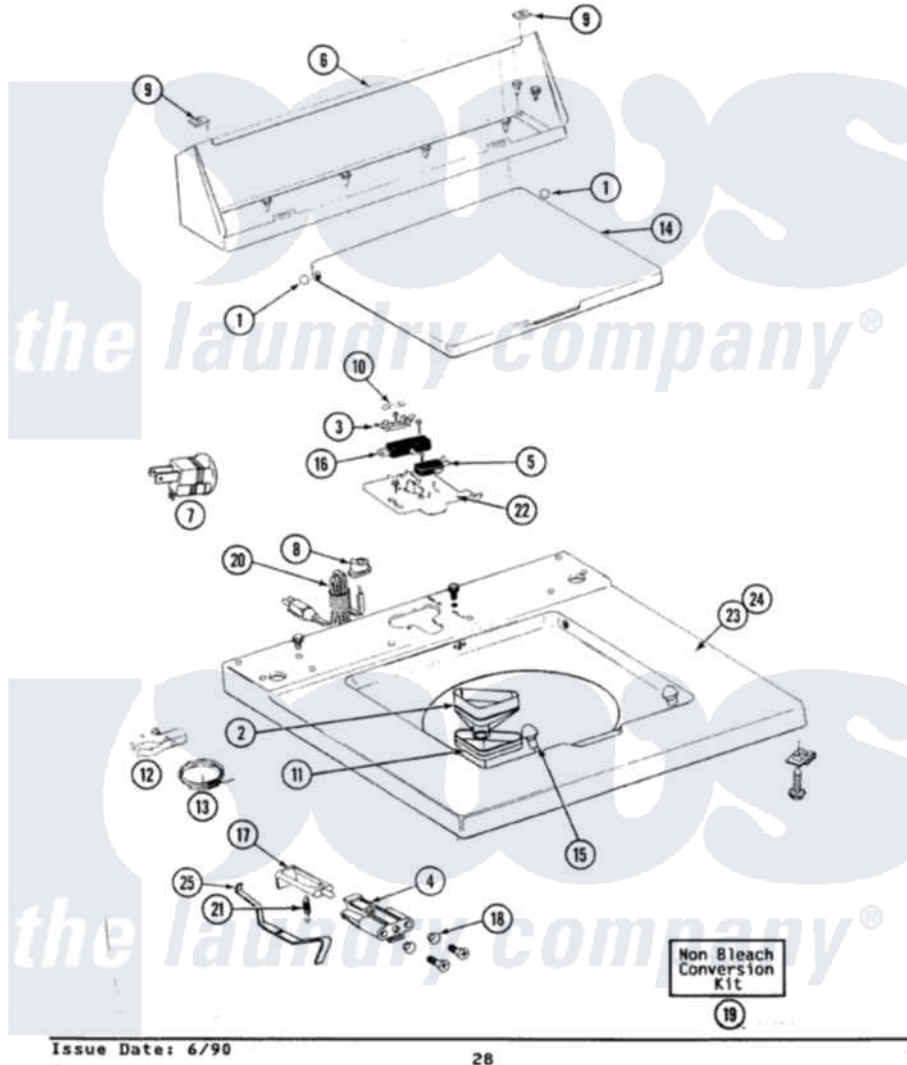

Maytag A5000 06 - TOP COVER, CONSOLE & LID SWITCH

SECTION: TOP COVER, CONSOLE & LID SWITCH
 MODEL: ALL MODELS

Issue Date: 6/90

28

[Maytag Residential Maytag A5000 Washer Parts](#) Parts Diagram 06 - TOP COVER, CONSOLE & LID SWITCH
 Click on the part number to view part

Item	Original Part Number	Replaced By	Status	Part Description
1	211726			Hinge, Ball Lid
2	215577			Bleach Inlet White
3	215705	Y311711		Screw, Fuse Block
"	207167			Block, Fuse
4	216256		Not Available	BRACKET, UNBALANCE
"	910182	25-7809		Screw, No.6-20 1/2 Flthd Torx
"	214279	204968		Plunger And Bracket Assembly--W
5	912012	3400409		Screw
"	207166			Switch, Check
6	205635			Console
"	211294	90767		Screw, 8A X 3/8 HeX Washer Head Tapping
"	Y313559			Screw
7	Y201808			Converter
8	211881			Grommet, Cord Part Not Used-Gas Models Only

9	215075		Fastener, Control Panel To Console
10	207168	22001682	Switch Assembly, Lid W/4amp Fuse
11	214436		Gasket
12	301548		Clamp, Ground Wire
13	311155		Ground Wire And Clamp
14	212073		LID (WHITE)
15	212716		Bumper, Lid
16	213501		Screw, No.6-20 X 1-1/8 Inch
"	205415	279347	Switch-Lid
17	215700	Not Available	LID SWITCH PLUNGER
"	208591	Not Available	KIT, PLUNGER & BRACKET
18	211500		Washer, Bracket To Top Cover
19	205997		Non-Bleach Conversion Kit
20	210186	3370225	Screw
"	204590		Cord, Power
21	213720		Spring, Lid Switch
22	207159	489355	Screw, 8 X 1/2
"	Y215699	22001678	Bracket, Switch And Fuse
24	210186	3370225	Screw
"	204445		Screw And Fastener Assembly
"	207172		Top Cover
25	215704		Lever, Unbalance