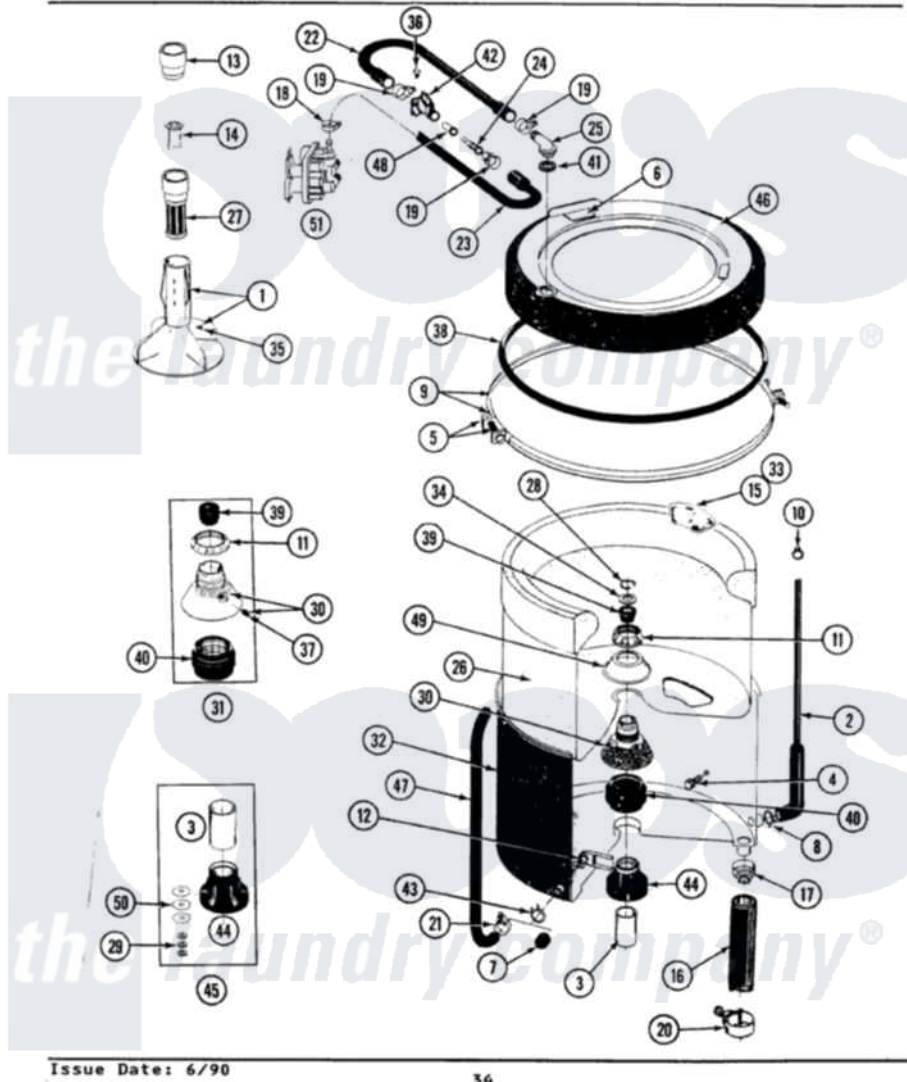

Maytag A5000 07 - TUB, AGITATOR, MOUNTING STEM & SEAL

SECTION: TUB, AGITATOR, MOUNTING STEM & SEAL
 MODEL: ALL MODELS

Issue Date: 6/90

34

Maytag [Residential Maytag A5000 Washer Parts](#) Parts Diagram 07 - TUB, AGITATOR, MOUNTING STEM & SEAL
 Click on the part number to view part

Item	Original Part Number	Replaced By	Status	Part Description
1	207538			Agitator W/Lock Screw
2	212942	22001619		Tube, Water Level Switch
3	211130			Bearing Liner, Tub Bearing
4	200744	W10175939		Bolt
"	205254	W10175938		Bolt
5	205529			Nut And Bolt Kit For Tub Clam
6	215232			Bumper, Unbalance
8	211641			Clamp, 1-1/16"
9	200846			Clamp - Tub Cover
10	410296	596669		Clamp, Manifold
11	211047	6-2110472		Nut- Clamp
12	214434			Spout, Deflector
14	215733			Dispensing Cup
16	Y212989			Hose, Outer Tub To Pump
17	200900	616099		Clamp
18	201575			Clamp, Hose

19	202515	596669	Clamp, Manifold
20	202574	3367052	Clamp, Hose
21	205161	489503	Clamp
22	Y215234		Hose, Injector Fill
23	213013		Hose, Injector
24	213015		Nozzle, Injector
25	215235		Tube, Injector
26	201523	Not Available	INNER TUB
"	207830	Not Available	INNER TUB W/PLUG
27	Y207427		Lint Filter Shallow
28	Y015667		Retaining Ring
29	Y054867		Washer, Lock
30	202521	6-2095720	Mounting S
31	204012	6-2095720	Mounting S
32	205486	Not Available	PART NOT USED
34	Y015666		Washer, Retaining -
35	206478	Not Available	SCREW & WASHER FOR AGITATOR
36	312620		Screw, Sems
37	211618	22001423	Set Screw, Mounting Stem
38	211232		Seal, Tub Cover
39	Y0A4298	6-0A57420	Seal- Agitator
40	201537	6-2095720	Mounting S
41	215233		Seal For Injector Tube
42	215447		Sleeve For Injector
43	214739	596669	Clamp, Manifold
44	200824	6-2040130	Tub Bearin
45	204013	6-2040130	Tub Bearin
46	206380	Not Available	COVER, TUB
47	214495		Tube, Inlet To Tub
48	213016	216201	Nozzle
49	211210		Washer, Clamping Nut
50	211100		Washer, Outer Tub
51	205613		Water Valve