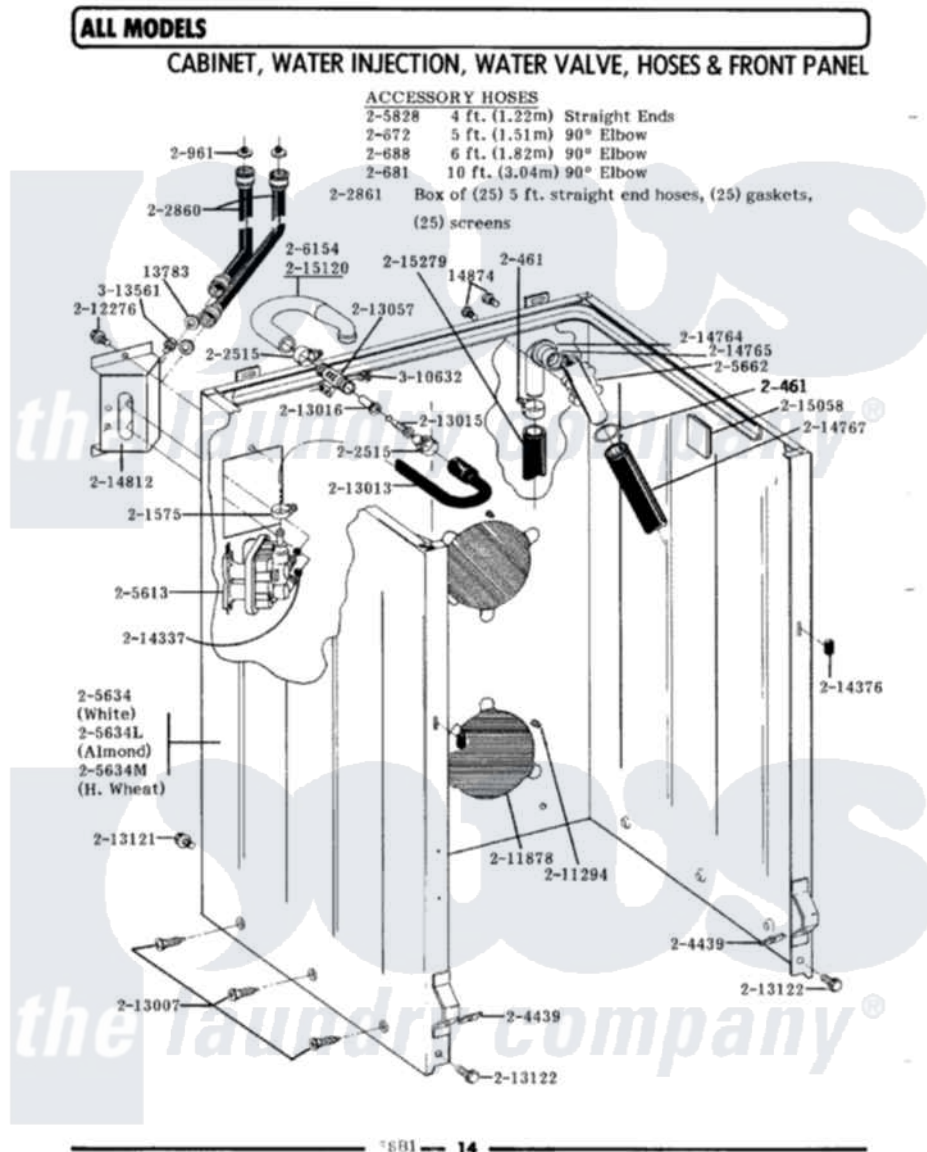

# Maytag A503 02 - CBNT,WATER INJ & VALVE,HOSES & FRT PANEL

Maytag Residential Maytag A503 Washer Parts Diagram 02 - CBNT,WATER INJ & VALVE,HOSES & FRT PANEL

Click on the part number to view part

Item	Original Part Number	Replaced By	Status	Part Description
1	<a href="#">Y013783</a>			Washer, Inlet Hose
2	<a href="#">Y014874</a>			Screw, Idler Arm And Sleeve
3	200461	<a href="#">285655</a>		Clamp, Hose
4	200672	<a href="#">76314</a>		Hose, Inlet 6 Ft. Hose With Elbow
5	200681	<a href="#">21001467</a>		Hose- 10'
6	200688	<a href="#">76314</a>		Hose, Inlet 6 Ft. Hose With Elbow
NI	<a href="#">Y200832</a>			Capacitor
8	200961	<a href="#">12001413</a>		Strainer And Washer Kit
9	<a href="#">201575</a>			Clamp, Hose
10	202515	<a href="#">596669</a>		Clamp, Manifold
11	<a href="#">202860</a>			Inlet Hose Assembly
12	202861	<a href="#">202860</a>		Inlet Hose Assembly
NI	<a href="#">203237</a>			No.17 Wire With Terminal
14	<a href="#">204439</a>			Screw And Fstner Assembly