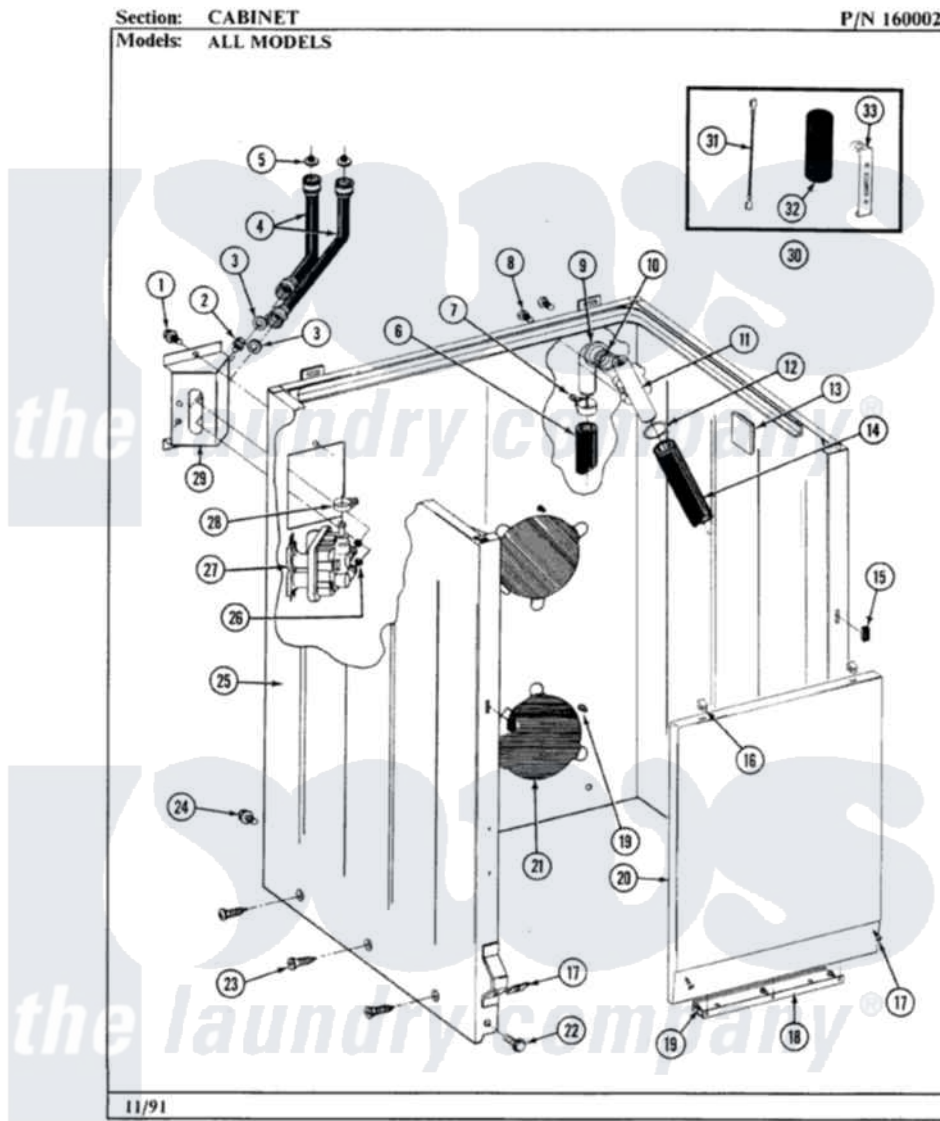

Maytag A506 02 - CABINET

16

Maytag [Residential Maytag A506 Washer Parts](#) Parts Diagram 02 - CABINET
Click on the part number to view part

Item	Original Part Number	Replaced By	Status	Part Description
1	212276	W10116760		Screw
2	Y313561			Screw---NA
3	Y013783			Washer, Inlet Hose
4	202860			Inlet Hose Assembly
5	200961	12001413		Strainer And Washer Kit
6	215279	22003410		Hose, Drain
7	200461	285655		Clamp, Hose
8	Y014874			Screw, Idler Arm And Sleeve
9	214764	208847		Elbow
10	214765			Gasket, Siphon Break
11	206638			Siphon Break
12	200461	285655		Clamp, Hose
13	215058			Pad, Cabinet Bumper
14	214767	22001448		Hose, Pump
15	214376	22002331		Spacer, Front Panel
16	212982	22001650		Fastener, Spring

17	204439		Screw And Fstner Assembly
18	213846		Guard, Belt
19	211294	90767	Screw, 8A X 3/8 HeX Washer Head Tapping
20	212998	Not Available	PANEL, FRONT (WHT)
21	211878	Not Available	PLATE, ACCESS
22	213122	27001200	Screw
23	213007		Xfor Cabinet See Cabinet, Back
24	213121	3400111	Screw, 12-14 X 5/8
25	203319	22203319	Cabinet
26	214337	96160	Screen
27	205613		Water Valve
28	201575		Clamp, Hose
29	214812	22002361	Bracket, Water Valve
30	206103		Capacitor Kit
31	203237		No.17 Wire With Terminal
32	Y200832		Capacitor
33	211149		Clip, Capacitor