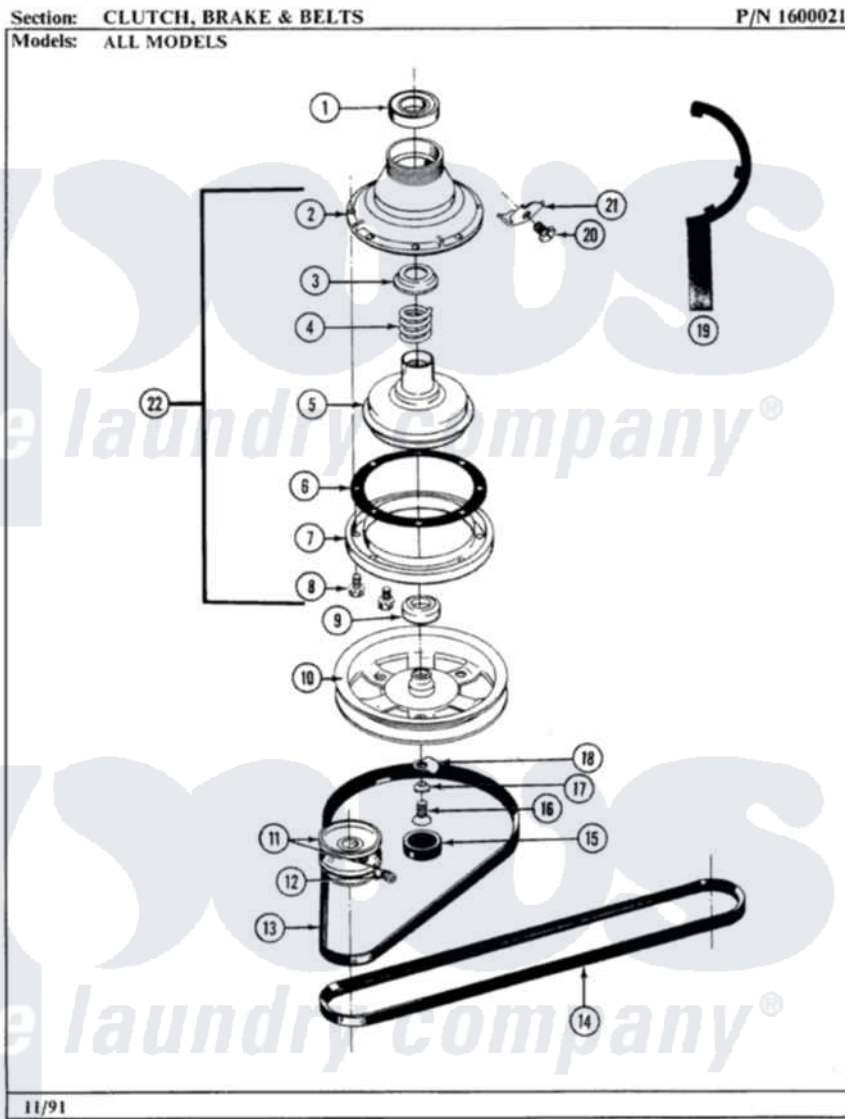

Maytag A506 03 - CLUTCH, BRAKE & BELTS

30

Maytag Residential Maytag A506 Washer Parts Parts Diagram 03 - CLUTCH, BRAKE & BELTS
 Click on the part number to view part

Item	Original Part Number	Replaced By	Status	Part Description
1	Y200720	22003441		Bearing, Rear
2	211045	6-2011900		Brake Asse
3	211039	6-2011900		Brake Asse
4	211041	6-2011900		Brake Asse
5	201126	6-2011900		Brake Asse
6	211042	6-2011900		Brake Asse
7	211043	6-2011900		Brake Asse
8	211000			SCREW, BRAKE DRUM (HEX HEAD)
9	200835			Bearing, Brake Rotor
10	211059	6-2301530		Pulley
11	200816	6-2008160		Pulley- MO
12	Y053241			Set Screw, Motor Pulley
13	211125			V Belt, Drive Pulley
14	211124			Part Not Used
15	211038		Not Available	CAP, OIL RETAINER
16	211375	681582		Screw

17	211090	22003555	Washer, Stop Lug
18	211089		Lug, Stop Pulley
19	Y038315	038315	Tool
20	213326		Bolt, Sems Retaining Clip
21	213325		Clip, Retaining
22	201190	6-2011900	Brake Asse