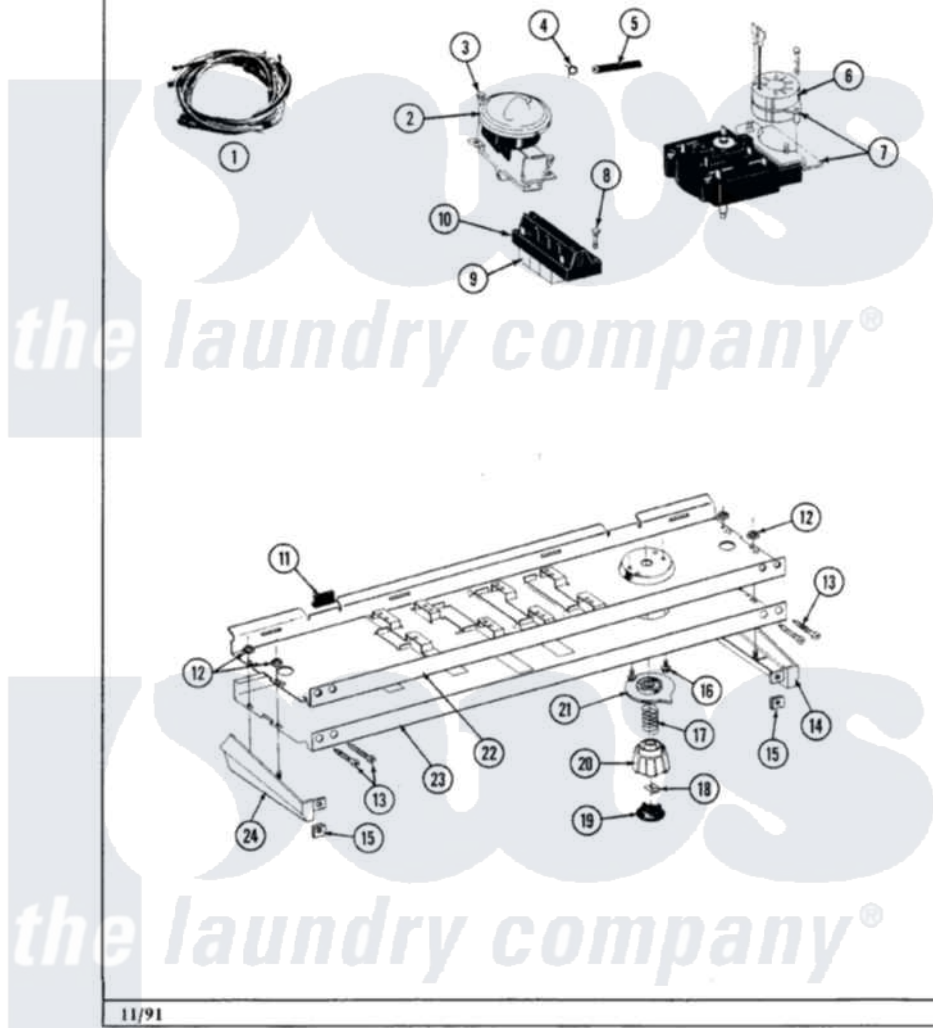

Maytag A506 04 - CONTROL PANEL

Section: CONTROL PANEL

P/N 1600021

Models: A506 A882

11/91

8

Maytag [Residential Maytag A506 Washer Parts](#) Parts Diagram 04 - CONTROL PANEL

Click on the part number to view part

Item	Original Part Number	Replaced By	Status	Part Description
1	206231			Wire Harness
2	206223	22206223		Switch- Wa
3	211168	W10139210		Screw, 8-18 X 5/16
4	410296	596669		Clamp, Manifold
5	212942	22001619		Tube, Water Level Switch
6	205033	22205033		Motor- Tim
7	206230			Timer
8	213117	67006908		Screw, Ice Rack
9	215211			Button For Switch
10	206216			Water Temperature Switch
11	214897			Pad, Control Panel
12	214872			Palnut, End Cap Note: Nut, Lamp Holder
13	210932			Screw, No.8 X 9/16 Ctsk Note: Screw, Inlet Duct
14	214816			End Cap F/Control Panel-RH
15	214894			Fastener, End Cap

16	213966	3400014	Screw
17	211065		Spring, Index Wheel
18	211605		Bezel, Timer Dial
19	215164	Not Available	CAP FOR KNOB
20	215162		Timer Knob
21	215161	22001571	Bezel, Timer Dial
22	214809		Back Up Plate
23	206565	Not Available	CONTROL PANEL
24	214815		End Cap F/Control Panel-LH