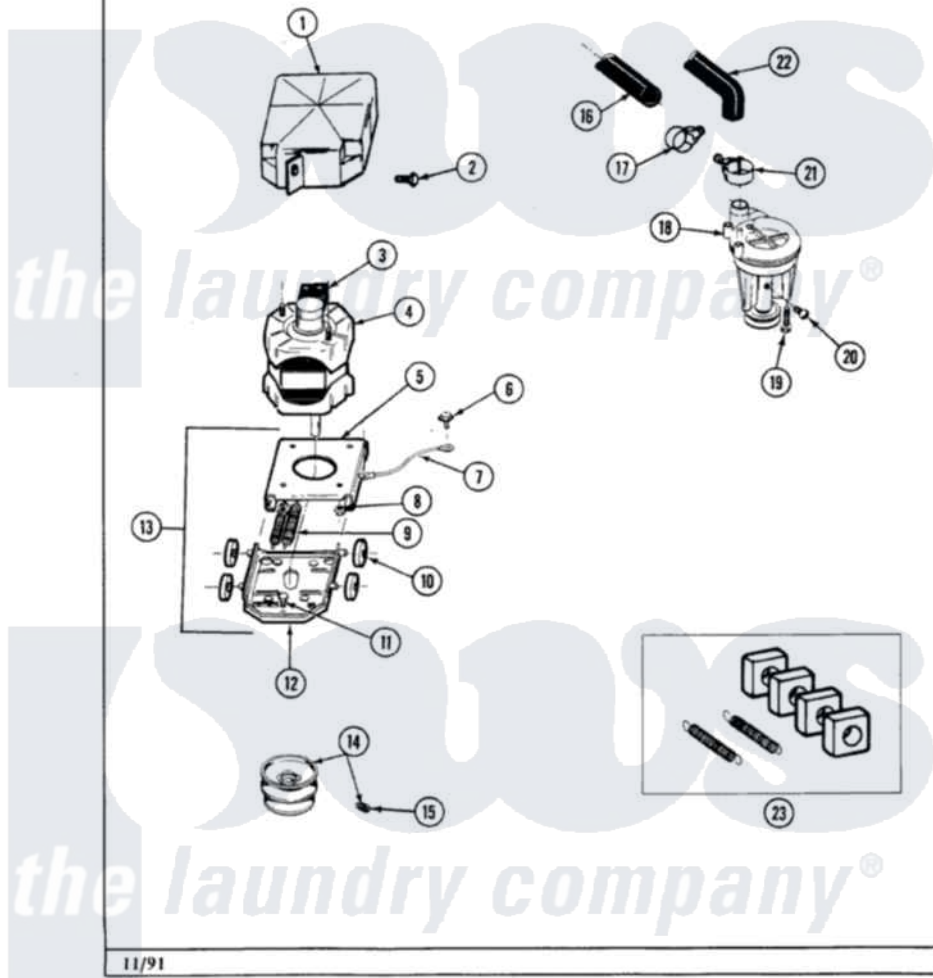

Maytag A506 05 - MOTOR & PUMP ASSEMBLY

Section: MOTOR & PUMP ASSEMBLY

P/N 1600021

Models: ALL MODELS

11/91

28

Maytag [Residential Maytag A506 Washer Parts](#) Parts Diagram 05 - MOTOR & PUMP ASSEMBLY

[Click on the part number to view part](#)

Item	Original Part Number	Replaced By	Status	Part Description
1	215098			Shield, Motor
2	213121	3400111		Screw, 12-14 X 5/8
3	205134		Not Available	MOTOR EXTERNAL START SWITCH
"	205131			Switch, Motor External Start
"	205132		Not Available	SWITCH, MOTOR EXTERNAL START No.201664-14,205463-4 & 201800-4
"	205133		Not Available	(PROD. IDNo. 2-1664-8 & 2-5463)
"	206504			Motor External Start Switch
"	206505		Not Available	PROD. No.201664-15, & No.205463-3.
4	201805	12002351		Motor-Drive
5	214956			Motor Mount Assembly
6	210186	3370225		Screw
7	901220			Ground Wire
8	Y311426	3400029		Nut, Adapter Plate

9	202718		Springs, Tension
10	204998	205000	Roller And Spring Kit 4+Spr
11	Y313561		Screw---NA
12	205908		Motor Mount Assembly
13	205999		Motor Mount Assembly
14	200816	6-2008160	Pulley- MO
15	Y053241		Set Screw, Motor Pulley
16	214767	22001448	Hose, Pump
17	200461	285655	Clamp, Hose
18	202203	6-2022030	Pump As Pa
19	211880		Screw, HeX Head No.10 X 1/2 Inc
20	Y015408	22003235	Screw, Bearing Insert
21	202574	3367052	Clamp, Hose
22	213045		Hose, Outer Tub Part Not Used
23	205000		Roller And Spring Kit 4+Spr