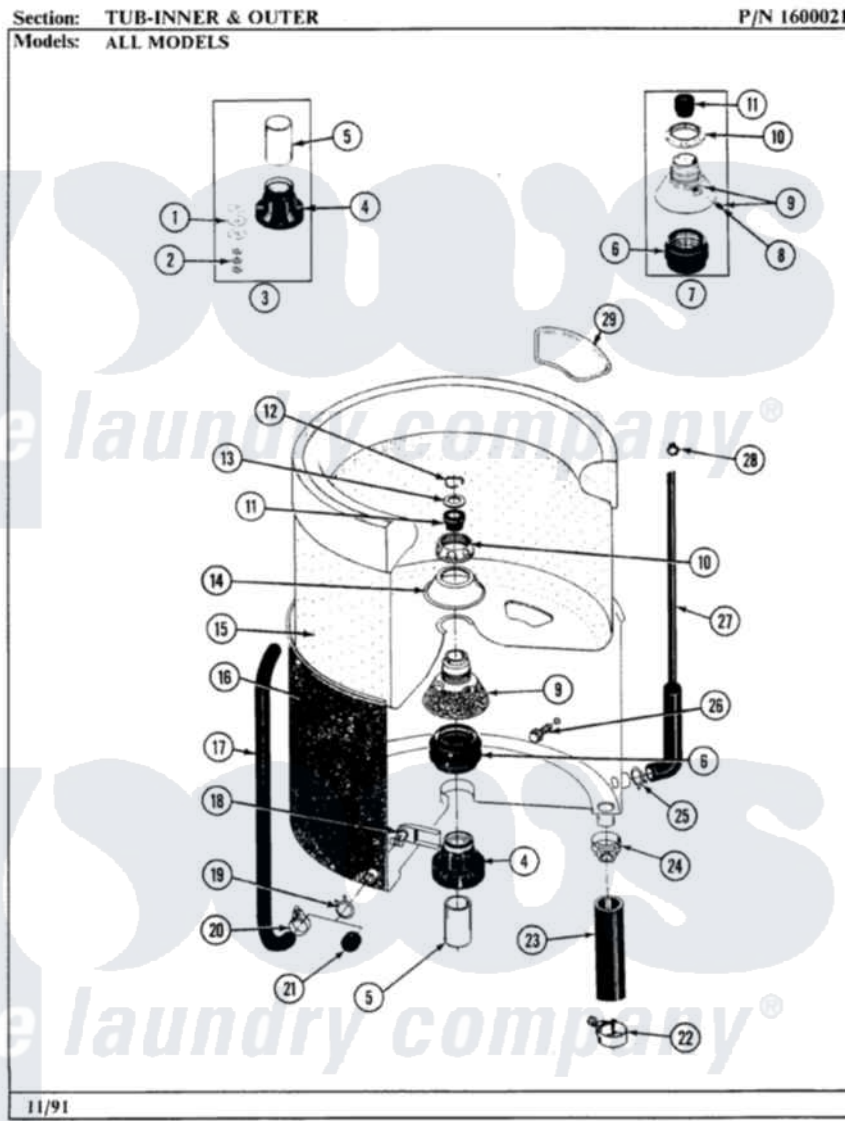

Maytag A506 09 - TUB-INNER & OUTER

20

Maytag Residential Maytag A506 Washer Parts Parts Diagram 09 - TUB-INNER & OUTER
Click on the part number to view part

Item	Original Part Number	Replaced By	Status	Part Description
1	211100			Washer, Outer Tub
2	Y054867			Washer, Lock
3	204013	6-2040130		Tub Bearin
4	200824	6-2040130		Tub Bearin
5	211130			Bearing Liner, Tub Bearing
6	201537	6-2095720		Mounting S
7	204012	6-2095720		Mounting S
8	211618	22001423		Set Screw, Mounting Stem
9	202521	6-2095720		Mounting S
10	211047	6-2110472		Nut- Clamp
11	Y0A4298	6-0A57420		Seal- Agitator
12	Y015667			Retaining Ring
13	Y015666			Washer, Retaining -
14	211210			Washer, Clamping Nut
15	207831		Not Available	TUB, INNER (W/PLUG)
"	203228		Not Available	TUB, INNER PART NOT USED

16	205484		Tube, Outer Part Not Used
17	214433		Tube, Inlet Part Not Used
18	214434		Spout, Deflector
19	214739	596669	Clamp, Manifold
20	205161	489503	Clamp
21	214725		Cap For Spout-Outer Tub
22	200461	285655	Clamp, Hose
23	213045		Hose, Outer Tub Part Not Used
24	200900	616099	Clamp
25	211641		Clamp, 1-1/16"
26	200744	W10175939	Bolt
"	205254	W10175938	Bolt
27	212942	22001619	Tube, Water Level Switch
28	410296	596669	Clamp, Manifold
29	215980		Plug, Filter Hole