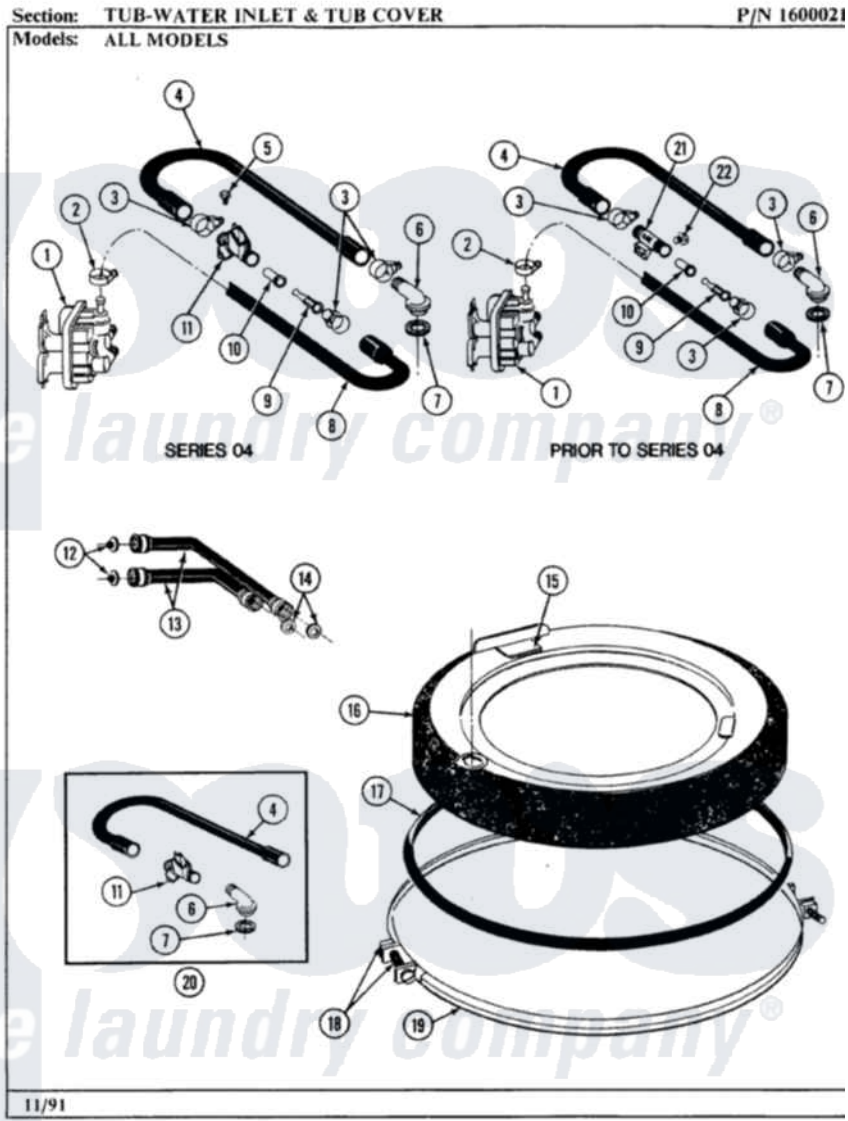

Maytag A506 10 - TUB-WATER INLET & TUB COVER

Maytag Residential Maytag A506 Washer Parts Parts Diagram 10 - TUB-WATER INLET & TUB COVER
 Click on the part number to view part

Item	Original Part Number	Replaced By	Status	Part Description
1	205613			Water Valve
2	201575			Clamp, Hose
3	202515	596669		Clamp, Manifold
4	Y215234			Hose, Injector Fill
5	312620			Screw, Sems
6	215235			Tube, Injector
7	215233			Seal For Injector Tube
8	213013			Hose, Injector
9	213015			Nozzle, Injector
10	213016	216201		Nozzle
12	200961	12001413		Strainer And Washer Kit
13	202860			Inlet Hose Assembly
14	Y013783			Washer, Inlet Hose
15	215232			Bumper, Unbalance
16	206380		Not Available	COVER, TUB
17	211232			Seal, Tub Cover

18	205529		Nut And Bolt Kit For Tub Clam
19	200846		Clamp - Tub Cover
20	206683	206680	Water Injector Assembly
21	213057	22213057	Sleeve- In
22	Y310632	1163839	Screw