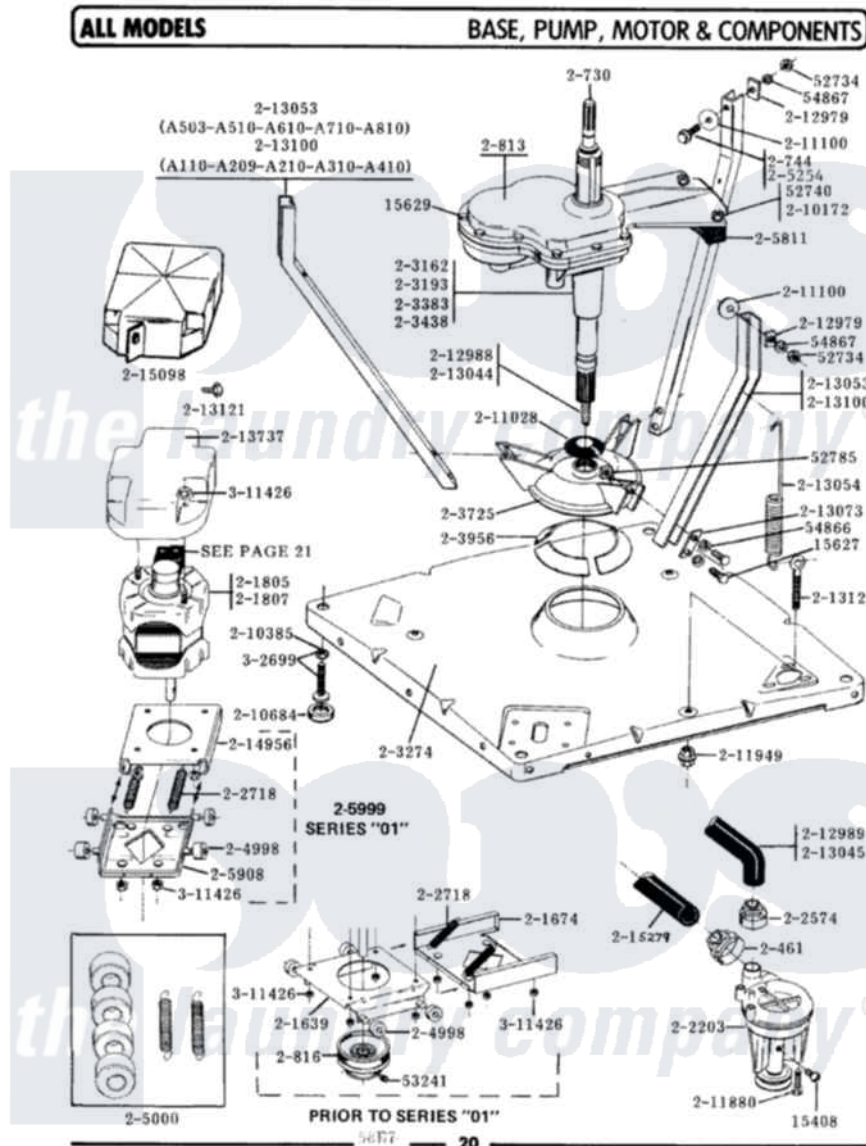

Maytag A510 01 - BASE, PUMP, MOTOR & COMPONENTS

Maytag Residential Maytag A510 Washer Parts Parts Diagram 01 - BASE, PUMP, MOTOR & COMPONENTS
 Click on the part number to view part

Item	Original Part Number	Replaced By	Status	Part Description
1	Y015408	22003235		Screw, Bearing Insert
2	Y015627			Screw- Hex
3	Y015629			Bolt, Grinding Chamber
4	Y052734			Nut, Carrage Bolts And Bracket
5	Y052740	62739		Nut, Lock
6	Y052785			Nut, Brace To Damper
7	Y053241			Set Screw, Motor Pulley
8	Y054866	486009		Lockwasher
9	Y054867			Washer, Lock
10	200461	285655		Clamp, Hose
11	200730	22002124		Shaft- Agi
12	200744	W10175939		Bolt
NI	200750		Not Available	GEAR CASE COVER
14	200813		Not Available	GEAR CASE COVER ASSEMBLY
15	200816	6-2008160		Pulley- MO