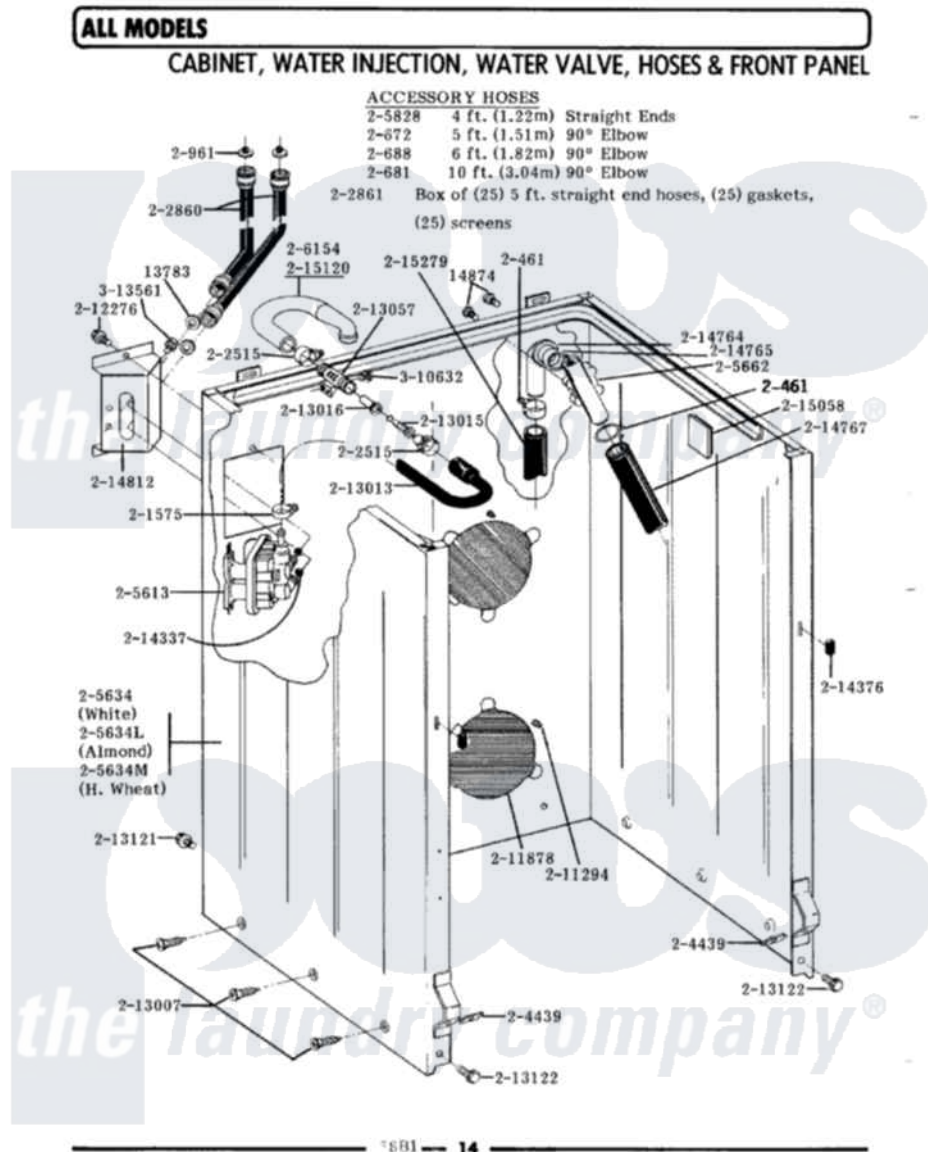

Maytag A510 02 - CBNT,WATER INJ & VALVE,HOSES & FRT PANEL

Maytag Residential Maytag A510 Washer Parts Diagram 02 - CBNT,WATER INJ & VALVE,HOSES & FRT PANEL

Click on the part number to view part

Item	Original Part Number	Replaced By	Status	Part Description
1	Y013783			Washer, Inlet Hose
2	Y014874			Screw, Idler Arm And Sleeve
3	200461	285655		Clamp, Hose
4	200672	76314		Hose, Inlet 6 Ft. Hose With Elbow
5	200681	21001467		Hose- 10'
6	200688	76314		Hose, Inlet 6 Ft. Hose With Elbow
NI	Y200832			Capacitor
8	200961	12001413		Strainer And Washer Kit
9	201575			Clamp, Hose
10	202515	596669		Clamp, Manifold
11	202860			Inlet Hose Assembly
12	202861	202860		Inlet Hose Assembly
NI	203237			No.17 Wire With Terminal
14	204439			Screw And Fstner Assembly

15	205613		Water Valve
16	205634	22203319	Cabinet
18	205662	206638	Siphon Break
19	205828	202860	Inlet Hose Assembly
20	206103		Capacitor Kit
NI	206154		Injector Tube With Seal
22	211149		Clip, Capacitor
NI	211294	90767	Screw, 8A X 3/8 HeX Washer Head Tapping
24	211878	Not Available	PLATE, ACCESS
25	212276	W10116760	Screw
26	212982	22001650	Fastener, Spring
NI	212998	Not Available	PANEL, FRONT (WHT)
"	213007		Xfor Cabinet See Cabinet, Back
30	213013		Hose, Injector
31	213015		Nozzle, Injector
32	213016	216201	Nozzle
33	213057	22213057	Sleeve- In
34	213121	3400111	Screw, 12-14 X 5/8
35	213122	27001200	Screw
36	213846		Guard, Belt
NI	214337	96160	Screen
38	214376	22002331	Spacer, Front Panel
39	214764	208847	Elbow
40	214765		Gasket, Siphon Break
41	214767	22001448	Hose, Pump
42	214768	211704	Hose, Drain
43	214812	22002361	Bracket, Water Valve
44	200461	285655	Clamp, Hose
45	215058		Pad, Cabinet Bumper
46	215120		Seal For Injector Tube
47	Y310632	1163839	Screw
48	Y313561		Screw---NA