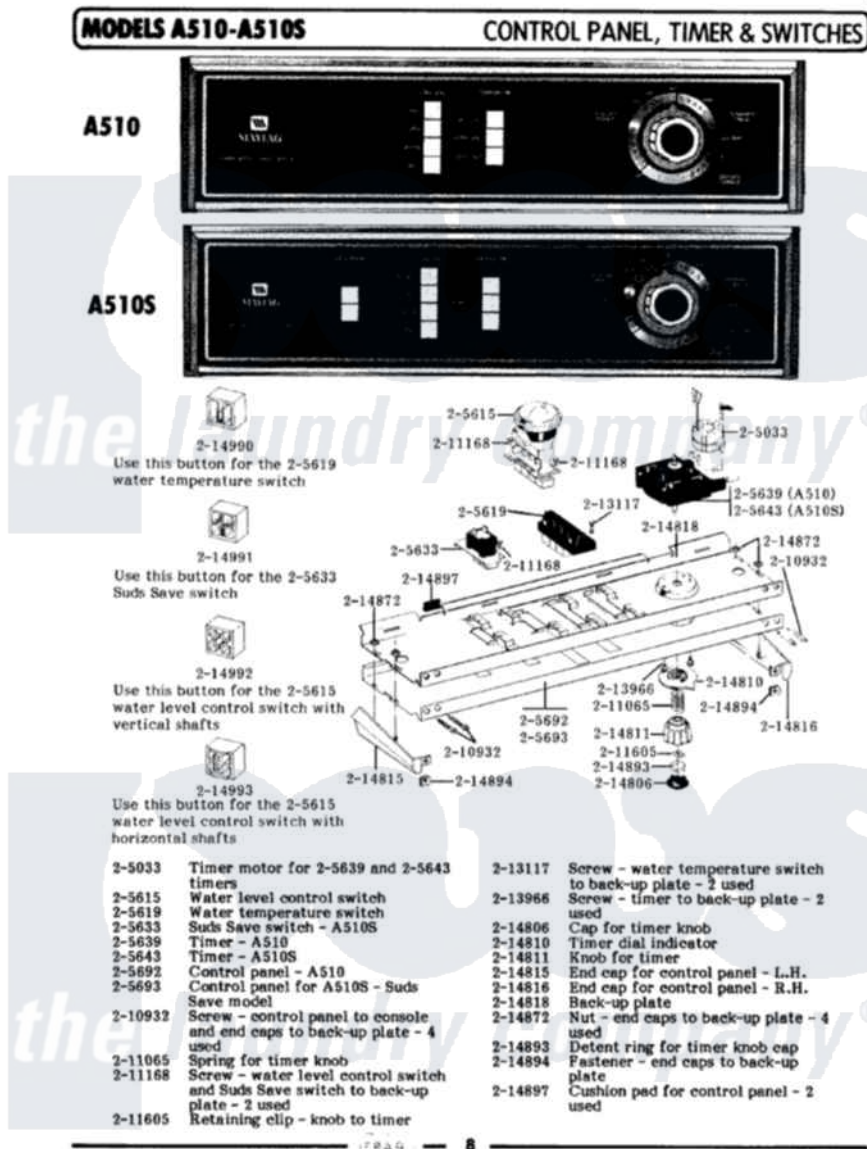

# Maytag A510 04 - CONTROL PANEL, TIMER & SWITCHES

Maytag Residential Maytag A510 Washer Parts Parts Diagram 04 - CONTROL PANEL, TIMER & SWITCHES  
 Click on the part number to view part

Item	Original Part Number	Replaced By	Status	Part Description
1	205033	<a href="#">22205033</a>		Motor- Tim
2	<a href="#">205615</a>			Water Level Control Switch
3	205619		Not Available	WATER TEMPERATURE SWITCH
NI	<a href="#">205639</a>			Timer
7	205692		Not Available	CONTROL PANEL
9	<a href="#">210932</a>			Screw, No.8 X 9/16 Ctsk Note: Screw, Inlet Duct
10	<a href="#">211065</a>			Spring, Index Wheel
11	211168	<a href="#">W10139210</a>		Screw, 8-18 X 5/16
12	<a href="#">211605</a>			Bezel, Timer Dial
13	213117	<a href="#">67006908</a>		Screw, Ice Rack
14	213966	<a href="#">3400014</a>		Screw
15	214806		Not Available	CAP FOR TIMER KNOB
16	214810	<a href="#">22001571</a>		Bezel, Timer Dial
17	<a href="#">214811</a>			Knob For Timer
18	<a href="#">214815</a>			End Cap F/Control Panel-LH

19	<a href="#">214816</a>		End Cap F/Control Panel-RH
20	<a href="#">214818</a>		Back Up Plate
21	<a href="#">214872</a>		Palnut, End Cap Note: Nut, Lamp Holder
NI	214893	Not Available	DETENT RING F/TIMER KNOB CA
"	<a href="#">214894</a>		Fastener, End Cap
"	<a href="#">214897</a>		Pad, Control Panel