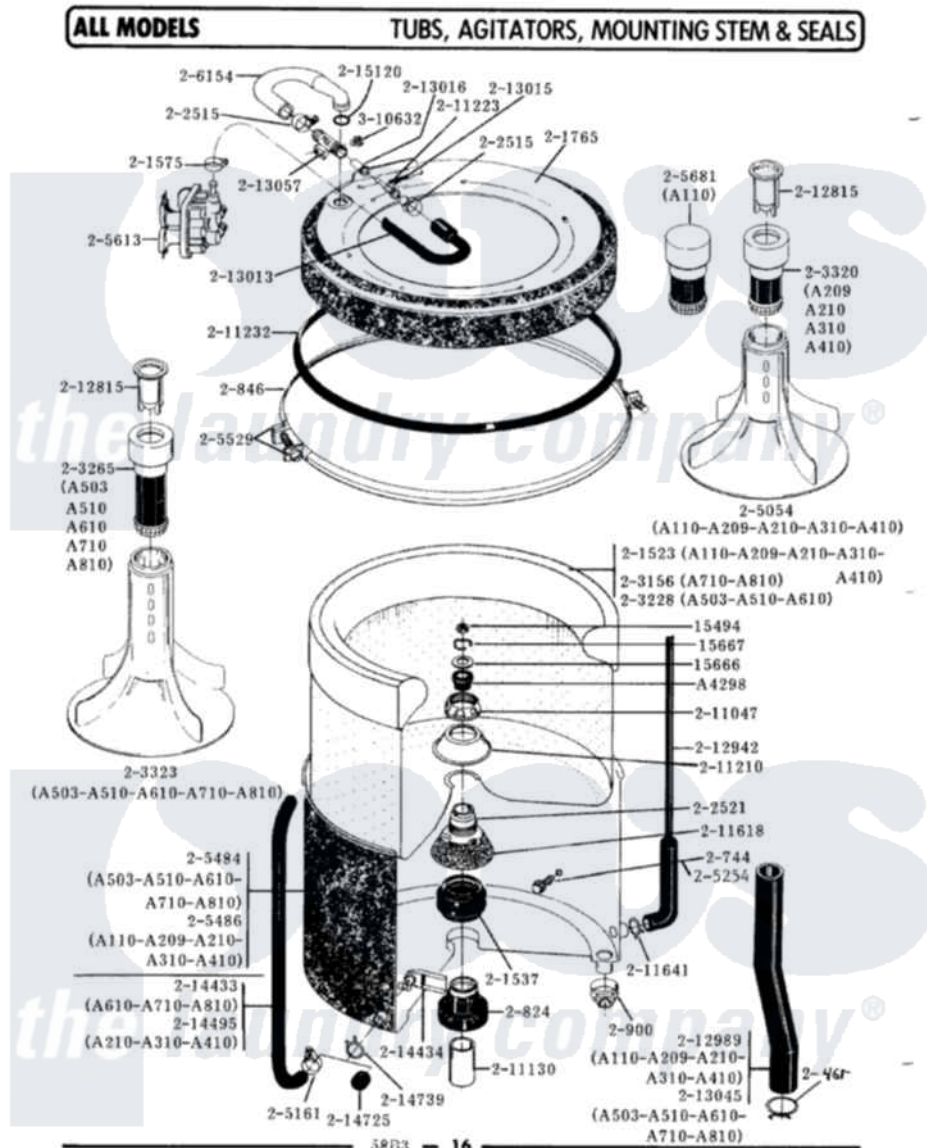

# Maytag A510 07 - TUB, AGITATOR, MOUNTING STEM & SEAL

Maytag Residential Maytag A510 Washer Parts Parts Diagram 07 - TUB, AGITATOR, MOUNTING STEM & SEAL  
 Click on the part number to view part

Item	Original Part Number	Replaced By	Status	Part Description
1	A04298		Not Available	SEAL, AGITATOR DRIVE SHAFT
2	<a href="#">Y015494</a>			Stop Ring-Agitator Shaft
3	<a href="#">Y015666</a>			Washer, Retaining -
4	<a href="#">Y015667</a>			Retaining Ring
NI	<a href="#">Y054867</a>			Washer, Lock
6	200744	<a href="#">W10175939</a>		Bolt
7	200824	<a href="#">6-2040130</a>		Tub Bearin
8	<a href="#">200846</a>			Clamp - Tub Cover
9	200900	<a href="#">616099</a>		Clamp
10	201537	<a href="#">6-2095720</a>		Mounting S
11	<a href="#">201575</a>			Clamp, Hose
12	201765		Not Available	COVER, TUB
13	202515	<a href="#">596669</a>		Clamp, Manifold
14	202521	<a href="#">6-2095720</a>		Mounting S
15	203228		Not Available	TUB, INNER PART NOT USED