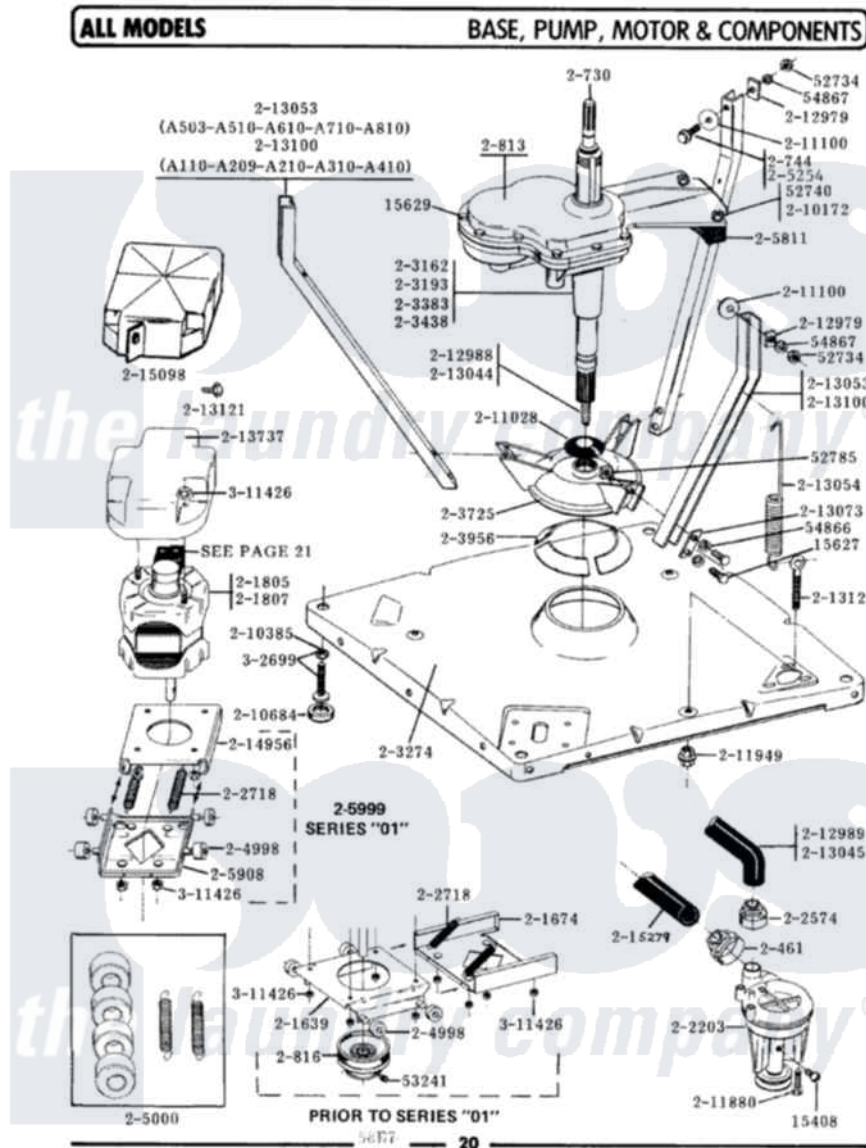

Maytag A510S 01 - BASE, PUMP, MOTOR & COMPONENTS

Maytag Residential Maytag A510S Washer Parts Parts Diagram 01 - BASE, PUMP, MOTOR & COMPONENTS
Click on the part number to view part

Item	Original Part Number	Replaced By	Status	Part Description
1	Y015408	22003235		Screw, Bearing Insert
2	Y015627			Screw- Hex
3	Y015629			Bolt, Grinding Chamber
4	Y052734			Nut, Carrage Bolts And Bracket
5	Y052740	62739		Nut, Lock
6	Y052785			Nut, Brace To Damper
7	Y053241			Set Screw, Motor Pulley
8	Y054866	486009		Lockwasher
9	Y054867			Washer, Lock
10	200461	285655		Clamp, Hose
11	200730	22002124		Shaft- Agi
12	200744	W10175939		Bolt
NI	200750		Not Available	GEAR CASE COVER
14	200813		Not Available	GEAR CASE COVER ASSEMBLY
15	200816	6-2008160		Pulley- MO