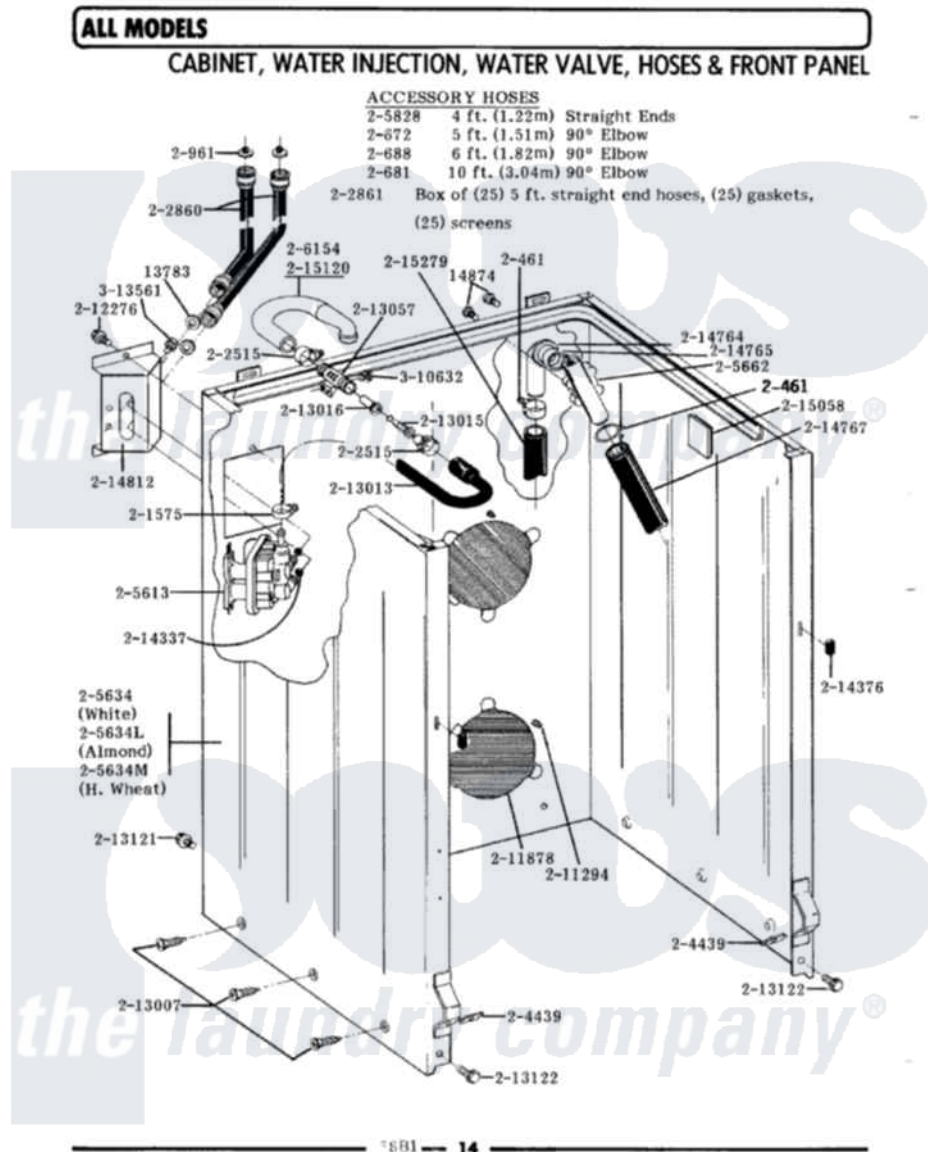

Maytag A510S 02 - CBNT,WATER INJ & VALVE,HOSES & FRT PANEL

Maytag [Residential Maytag A510S Washer Parts](#) Parts Diagram 02 - CBNT,WATER INJ & VALVE,HOSES & FRT PANEL

Click on the part number to view part

Item	Original Part Number	Replaced By	Status	Part Description
1	Y013783			Washer, Inlet Hose
2	Y014874			Screw, Idler Arm And Sleeve
3	200461	285655		Clamp, Hose
4	200672	76314		Hose, Inlet 6 Ft. Hose With Elbow
5	200681	21001467		Hose- 10'
6	200688	76314		Hose, Inlet 6 Ft. Hose With Elbow
NI	Y200832			Capacitor
8	200961	12001413		Strainer And Washer Kit
9	201575			Clamp, Hose
10	202515	596669		Clamp, Manifold
11	202860			Inlet Hose Assembly
12	202861	202860		Inlet Hose Assembly
NI	203237			No.17 Wire With Terminal
14	204439			Screw And Fstner Assembly

15	205613		Water Valve
16	205634	22203319	Cabinet
18	205662	206638	Siphon Break
19	205828	202860	Inlet Hose Assembly
20	206103		Capacitor Kit
NI	206154		Injector Tube With Seal
22	211149		Clip, Capacitor
NI	211294	90767	Screw, 8A X 3/8 HeX Washer Head Tapping
24	211878	Not Available	PLATE, ACCESS
25	212276	W10116760	Screw
26	212982	22001650	Fastener, Spring
NI	212998	Not Available	PANEL, FRONT (WHT)
"	213007		Xfor Cabinet See Cabinet, Back
30	213013		Hose, Injector
31	213015		Nozzle, Injector
32	213016	216201	Nozzle
33	213057	22213057	Sleeve- In
34	213121	3400111	Screw, 12-14 X 5/8
35	213122	27001200	Screw
36	213846		Guard, Belt
NI	214337	96160	Screen
38	214376	22002331	Spacer, Front Panel
39	214764	208847	Elbow
40	214765		Gasket, Siphon Break
41	214767	22001448	Hose, Pump
42	214768	211704	Hose, Drain
43	214812	22002361	Bracket, Water Valve
44	200461	285655	Clamp, Hose
45	215058		Pad, Cabinet Bumper
46	215120		Seal For Injector Tube
47	Y310632	1163839	Screw
48	Y313561		Screw---NA