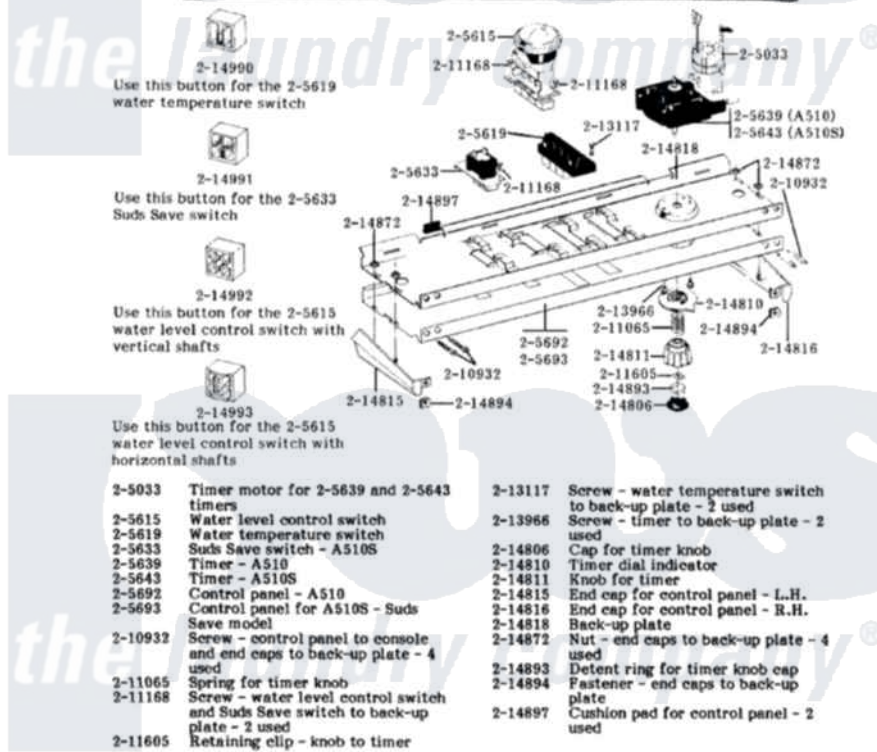

# Maytag A510S 04 - CONTROL PANEL, TIMER & SWITCHES

## MODELS A510-A510S CONTROL PANEL, TIMER & SWITCHES

A510

A510S

Maytag Residential Maytag A510S Washer Parts Parts Diagram 04 - CONTROL PANEL, TIMER & SWITCHES

Click on the part number to view part

Item	Original Part Number	Replaced By	Status	Part Description
1	205033	<a href="#">22205033</a>		Motor- Tim
2	<a href="#">205615</a>			Water Level Control Switch
3	205619		Not Available	WATER TEMPERATURE SWITCH
4	<a href="#">205633</a>			Suds Save Switch
6	<a href="#">205643</a>			Timer
8	205693		Not Available	CONTROL PANEL
9	<a href="#">210932</a>			Screw, No.8 X 9/16 Ctsk Note: Screw, Inlet Duct
10	<a href="#">211065</a>			Spring, Index Wheel
11	211168	<a href="#">W10139210</a>		Screw, 8-18 X 5/16
12	<a href="#">211605</a>			Bezel, Timer Dial
13	213117	<a href="#">67006908</a>		Screw, Ice Rack
14	213966	<a href="#">3400014</a>		Screw
15	214806		Not Available	CAP FOR TIMER KNOB
16	214810	<a href="#">22001571</a>		Bezel, Timer Dial
17	<a href="#">214811</a>			Knob For Timer

18	<a href="#">214815</a>		End Cap F/Control Panel-LH
19	<a href="#">214816</a>		End Cap F/Control Panel-RH
20	<a href="#">214818</a>		Back Up Plate
21	<a href="#">214872</a>		Palnut, End Cap Note: Nut, Lamp Holder
NI	214893	Not Available	DETENT RING F/TIMER KNOB CA
"	<a href="#">214894</a>		Fastener, End Cap
"	<a href="#">214897</a>		Pad, Control Panel