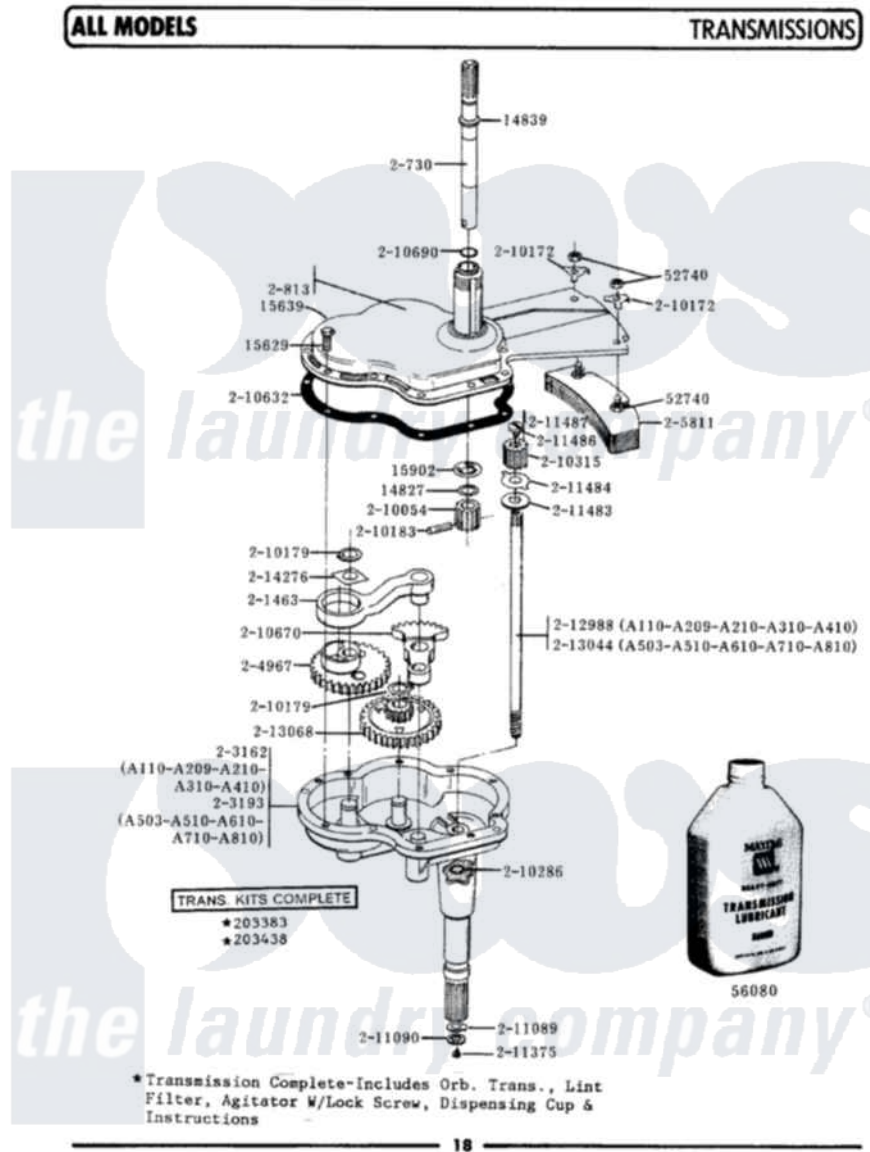

Maytag A510S 07 - TRANSMISSIONS

Maytag [Residential Maytag A510S Washer Parts](#) Parts Diagram 07 - TRANSMISSIONS
 Click on the part number to view part

Item	Original Part Number	Replaced By	Status	Part Description
1	Y014827			Washer-Center Shaft
2	Y014839			Collar-Drive Shaft
3	Y015629			Bolt, Grinding Chamber
4	015639			Dowel Pin
5	Y015902			Spring For Agitator
6	Y052740	62739		Nut, Lock
7	Y056080	6-0560800		Oil
8	200730	22002124		Shaft- Agi
9	200813		Not Available	GEAR CASE COVER ASSEMBLY
10	201463		Not Available	PITMAN WITH WRIST PIN
11	203193		Not Available	GEAR HOUSING W/STUDS & TUBE
12	203438	W10172457		Transmison
13	204967			Gear Kit-Power Fin Agitator
14	205811			Counterweight
15	210054			Pinion

16	210172		Lock Washer
17	210179		Retaining Ring
18	210183		Groove Pin
19	210286		Seal
20	210315		Pinion
21	210632	22210632	Gasket
22	210670		Segment
23	210690		Seal, Rubber
24	211089		Lug, Stop Pulley
25	211090	22003555	Washer, Stop Lug
26	211375	681582	Screw
27	211483	6-2114830	Washer- SP
28	211484		Washer, Lug
29	211486		Screw, 3/8-16 X 1/2 Inch
30	211487		Groov-Pin
31	213044		Shaft, Center
32	213068	204967	Gear Kit-Power Fin Agitator
33	214276	Not Available	WASHER FOR GEARS