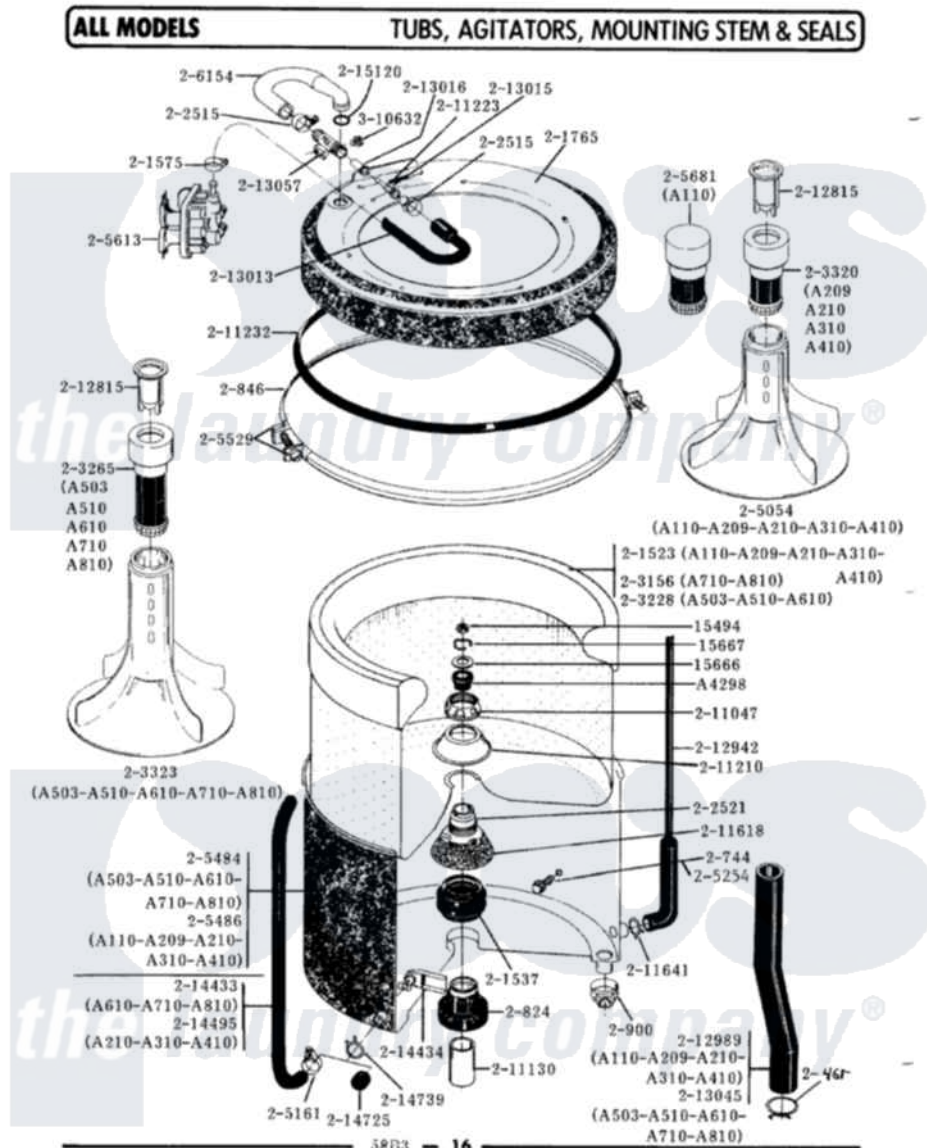

Maytag A510S 08 - TUB, AGITATOR, MOUNTING STEM & SEAL

Maytag Residential Maytag A510S Washer Parts Parts Diagram 08 - TUB, AGITATOR, MOUNTING STEM & SEAL
 Click on the part number to view part

Item	Original Part Number	Replaced By	Status	Part Description
1	A04298		Not Available	SEAL, AGITATOR DRIVE SHAFT
2	Y015494			Stop Ring-Agitator Shaft
3	Y015666			Washer, Retaining -
4	Y015667			Retaining Ring
NI	Y054867			Washer, Lock
6	200744	W10175939		Bolt
7	200824	6-2040130		Tub Bearin
8	200846			Clamp - Tub Cover
9	200900	616099		Clamp
10	201537	6-2095720		Mounting S
11	201575			Clamp, Hose
12	201765		Not Available	COVER, TUB
13	202515	596669		Clamp, Manifold
14	202521	6-2095720		Mounting S
15	203228		Not Available	TUB, INNER PART NOT USED

16	203265		Lint Filter-Dispenser
17	203323	22004085	Large Agitator
18	204012	6-2095720	Mounting S
19	204013	6-2040130	Tub Bearin
NI	205161	489503	Clamp
"	205484		Tub, Outer Part Not Used
"	205529		Nut And Bolt Kit For Tub Clam
23	205613		Water Valve
24	206154		Injector Tube With Seal
25	211047	6-2110472	Nut- Clamp
26	211100		Washer, Outer Tub
27	211130		Bearing Liner, Tub Bearing
28	211210		Washer, Clamping Nut
29	211223		Bumper, Unbalance
30	211232		Seal, Tub Cover
31	211618	22001423	Set Screw, Mounting Stem
NI	211641		Clamp, 1-1/16"
33	212815	Not Available	DISPENSER CUP
34	212942	22001619	Tube, Water Level Switch
35	213013		Hose, Injector
36	213015		Nozzle, Injector
37	213016	216201	Nozzle
38	213045		Hose, Outer Tub Part Not Used
39	213057	22213057	Sleeve- In
40	214725		Cap For Spout-Outer Tub
41	214739	596669	Clamp, Manifold
42	200461	285655	Clamp, Hose
43	215120		Seal For Injector Tube
44	Y310632	1163839	Screw