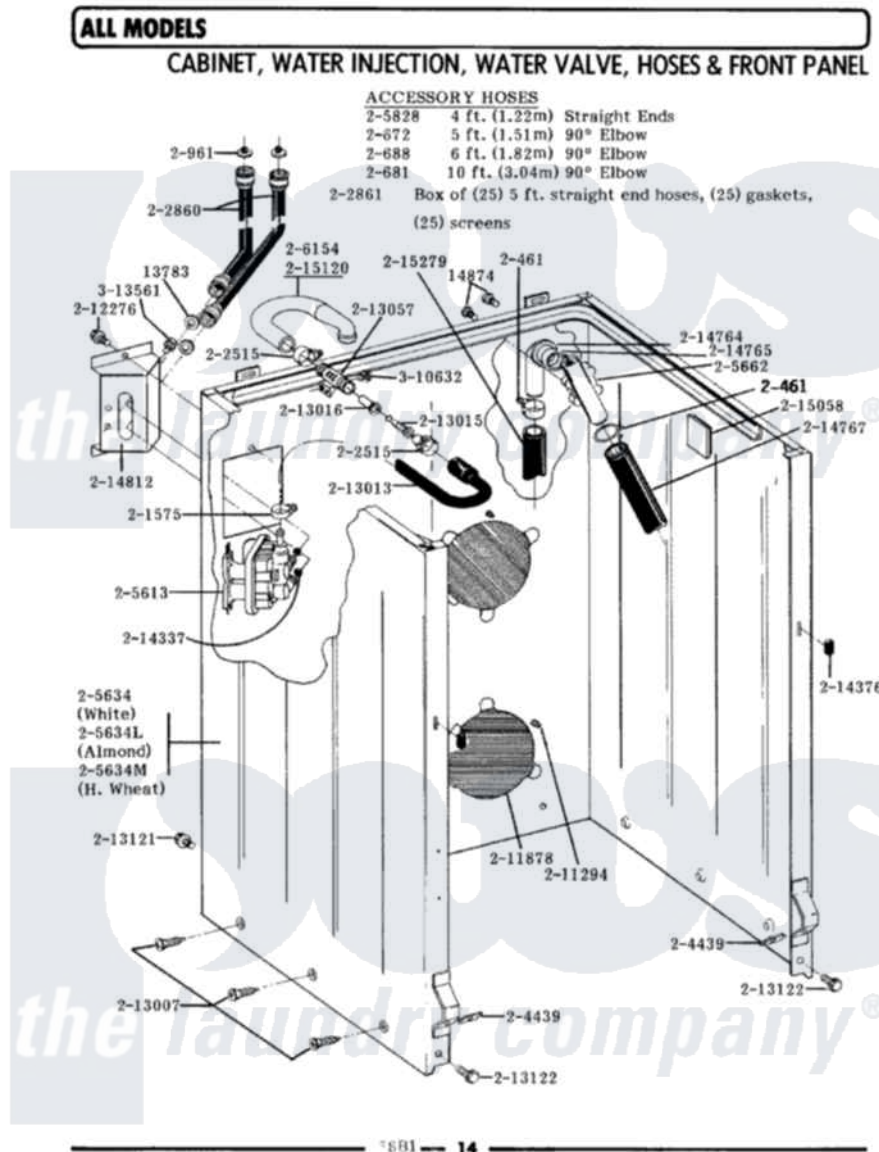

# Maytag A511 02 - CBNT,WATER INJ & VALVE,HOSES & FRT PANEL

Maytag Residential Maytag A511 Washer Parts Diagram 02 - CBNT,WATER INJ & VALVE,HOSES & FRT PANEL

Click on the part number to view part

Item	Original Part Number	Replaced By	Status	Part Description
1	<a href="#">Y013783</a>			Washer, Inlet Hose
2	<a href="#">Y014874</a>			Screw, Idler Arm And Sleeve
3	200461	<a href="#">285655</a>		Clamp, Hose
4	200672	<a href="#">76314</a>		Hose, Inlet 6 Ft. Hose With Elbow
5	200681	<a href="#">21001467</a>		Hose- 10'
6	200688	<a href="#">76314</a>		Hose, Inlet 6 Ft. Hose With Elbow
NI	<a href="#">Y200832</a>			Capacitor
8	200961	<a href="#">12001413</a>		Strainer And Washer Kit
9	<a href="#">201575</a>			Clamp, Hose
10	202515	<a href="#">596669</a>		Clamp, Manifold
11	<a href="#">202860</a>			Inlet Hose Assembly
12	202861	<a href="#">202860</a>		Inlet Hose Assembly
NI	<a href="#">203237</a>			No.17 Wire With Terminal
14	<a href="#">204439</a>			Screw And Fstner Assembly