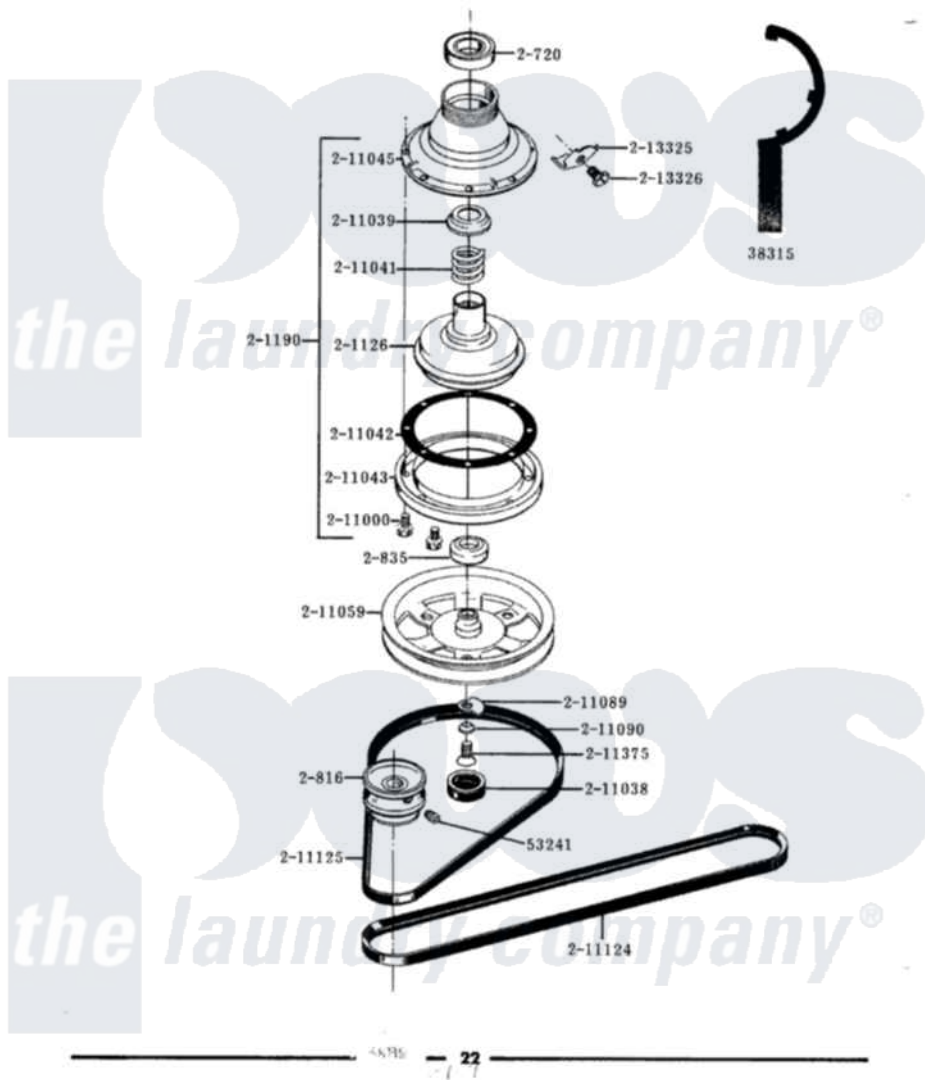

ALL MODELS **CLUTCH, BRAKE & BELTS**

Maytag Residential Maytag A511 Washer Parts Parts Diagram 03 - CLUTCH, BRAKE & BELTS
 Click on the part number to view part

Item	Original Part Number	Replaced By	Status	Part Description
1	Y038315	038315		Tool
2	Y053241			Set Screw, Motor Pulley
3	Y200720	22003441		Bearing, Rear
4	200816	6-2008160		Pulley- MO
5	200835			Bearing, Brake Rotor
6	201126	6-2011900		Brake Asse
7	201190	6-2011900		Brake Asse
8	211000			SCREW, BRAKE DRUM (HEX HEAD)
9	211038		Not Available	CAP, OIL RETAINER
10	211039	6-2011900		Brake Asse
11	211041	6-2011900		Brake Asse
12	211042	6-2011900		Brake Asse
13	211043	6-2011900		Brake Asse
14	211045	6-2011900		Brake Asse
15	211059	6-2301530		Pulley
16	211089			Lug, Stop Pulley

17	211090	22003555	Washer, Stop Lug
18	211124		Part Not Used
19	211125		V Belt, Drive Pulley
20	211375	681582	Screw
21	213325		Clip, Retaining
22	213326		Bolt, Sems Retaining Clip