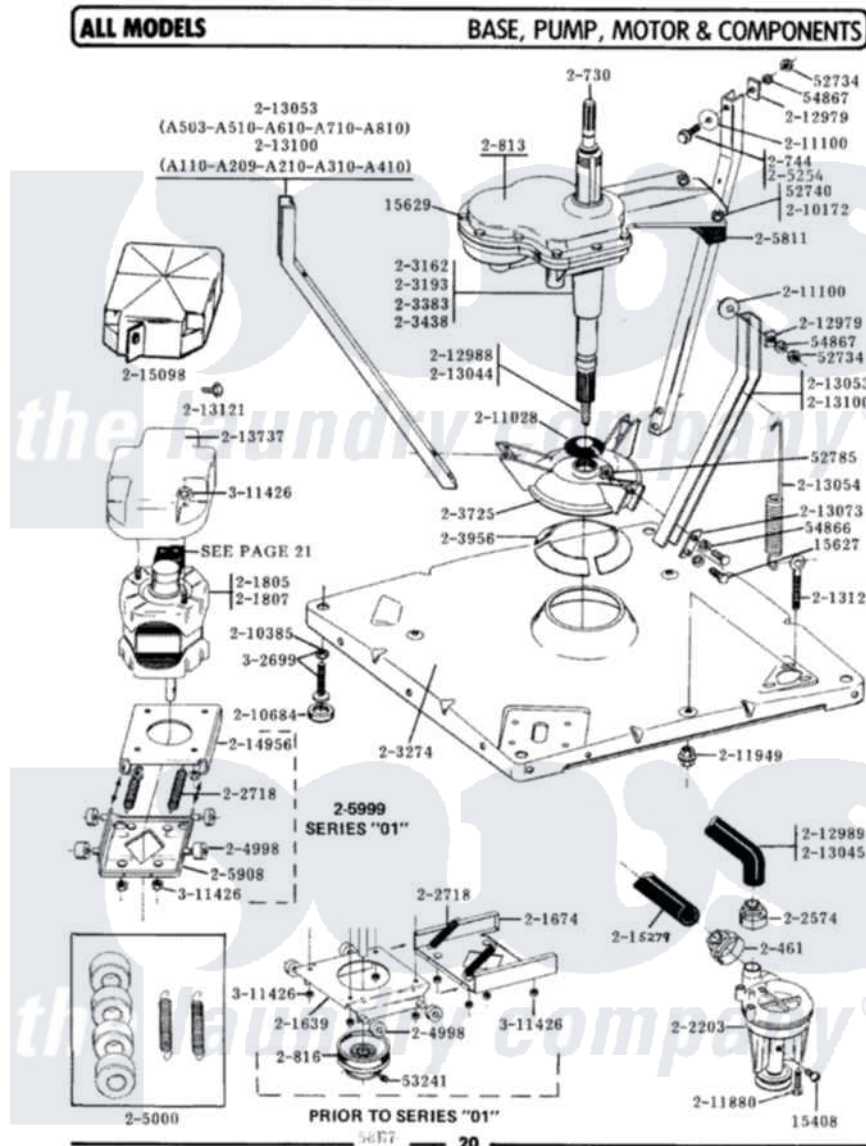

Maytag A511S 01 - BASE, PUMP, MOTOR & COMPONENTS

Maytag Residential Maytag A511S Washer Parts Parts Diagram 01 - BASE, PUMP, MOTOR & COMPONENTS
Click on the part number to view part

Item	Original Part Number	Replaced By	Status	Part Description
1	Y015408	22003235		Screw, Bearing Insert
2	Y015627			Screw- Hex
3	Y015629			Bolt, Grinding Chamber
4	Y052734			Nut, Carrage Bolts And Bracket
5	Y052740	62739		Nut, Lock
6	Y052785			Nut, Brace To Damper
7	Y053241			Set Screw, Motor Pulley
8	Y054866	486009		Lockwasher
9	Y054867			Washer, Lock
10	200461	285655		Clamp, Hose
11	200730	22002124		Shaft- Agi
12	200744	W10175939		Bolt
13	200750		Not Available	GEAR CASE COVER
14	200813		Not Available	GEAR CASE COVER ASSEMBLY
15	200816	6-2008160		Pulley- MO