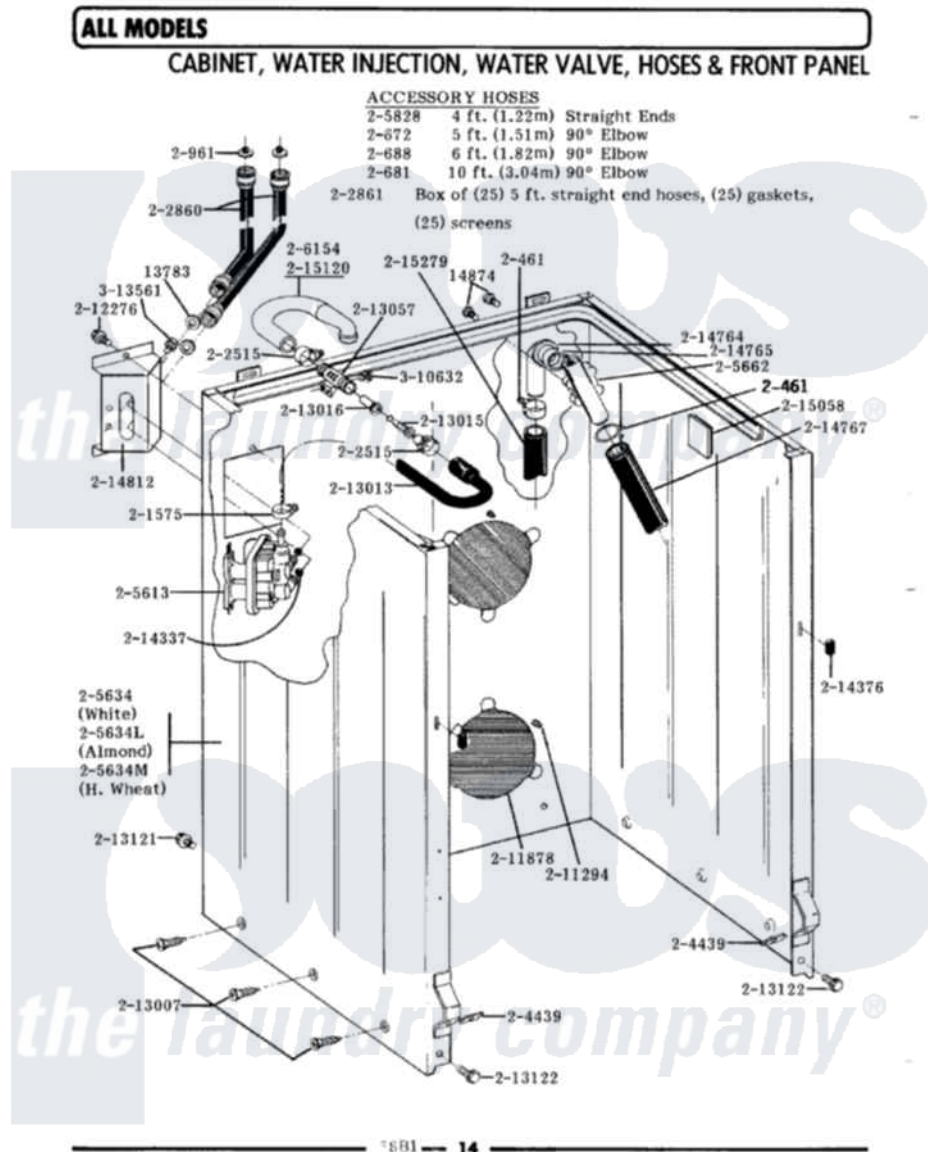

Maytag A511S 02 - CBNT,WATER INJ & VALVE,HOSES & FRT PANEL

Maytag Residential Maytag A511S Washer Parts Parts Diagram 02 - CBNT,WATER INJ & VALVE,HOSES & FRT PANEL

Click on the part number to view part

Item	Original Part Number	Replaced By	Status	Part Description
1	Y013783			Washer, Inlet Hose
2	Y014874			Screw, Idler Arm And Sleeve
3	200461	285655		Clamp, Hose
4	200672	76314		Hose, Inlet 6 Ft. Hose With Elbow
5	200681	21001467		Hose- 10'
6	200688	76314		Hose, Inlet 6 Ft. Hose With Elbow
NI	Y200832			Capacitor
8	200961	12001413		Strainer And Washer Kit
9	201575			Clamp, Hose
10	202515	596669		Clamp, Manifold
11	202860			Inlet Hose Assembly
12	202861	202860		Inlet Hose Assembly
NI	203237			No.17 Wire With Terminal
14	204439			Screw And Fstner Assembly

15	205613		Water Valve
16	205634	22203319	Cabinet
18	205662	206638	Siphon Break
19	205828	202860	Inlet Hose Assembly
20	206103		Capacitor Kit
NI	206154		Injector Tube With Seal
22	211149		Clip, Capacitor
NI	211294	90767	Screw, 8A X 3/8 HeX Washer Head Tapping
24	211878	Not Available	PLATE, ACCESS
25	212276	W10116760	Screw
26	212982	22001650	Fastener, Spring
NI	212998	Not Available	PANEL, FRONT (WHT)
"	213007		Xfor Cabinet See Cabinet, Back
30	213013		Hose, Injector
31	213015		Nozzle, Injector
32	213016	216201	Nozzle
33	213057	22213057	Sleeve- In
34	213121	3400111	Screw, 12-14 X 5/8
35	213122	27001200	Screw
36	213846		Guard, Belt
NI	214337	96160	Screen
38	214376	22002331	Spacer, Front Panel
39	214764	208847	Elbow
40	214765		Gasket, Siphon Break
41	214767	22001448	Hose, Pump
42	214768	211704	Hose, Drain
43	214812	22002361	Bracket, Water Valve
44	200461	285655	Clamp, Hose
45	215058		Pad, Cabinet Bumper
46	215120		Seal For Injector Tube
47	Y310632	1163839	Screw
48	Y313561		Screw---NA