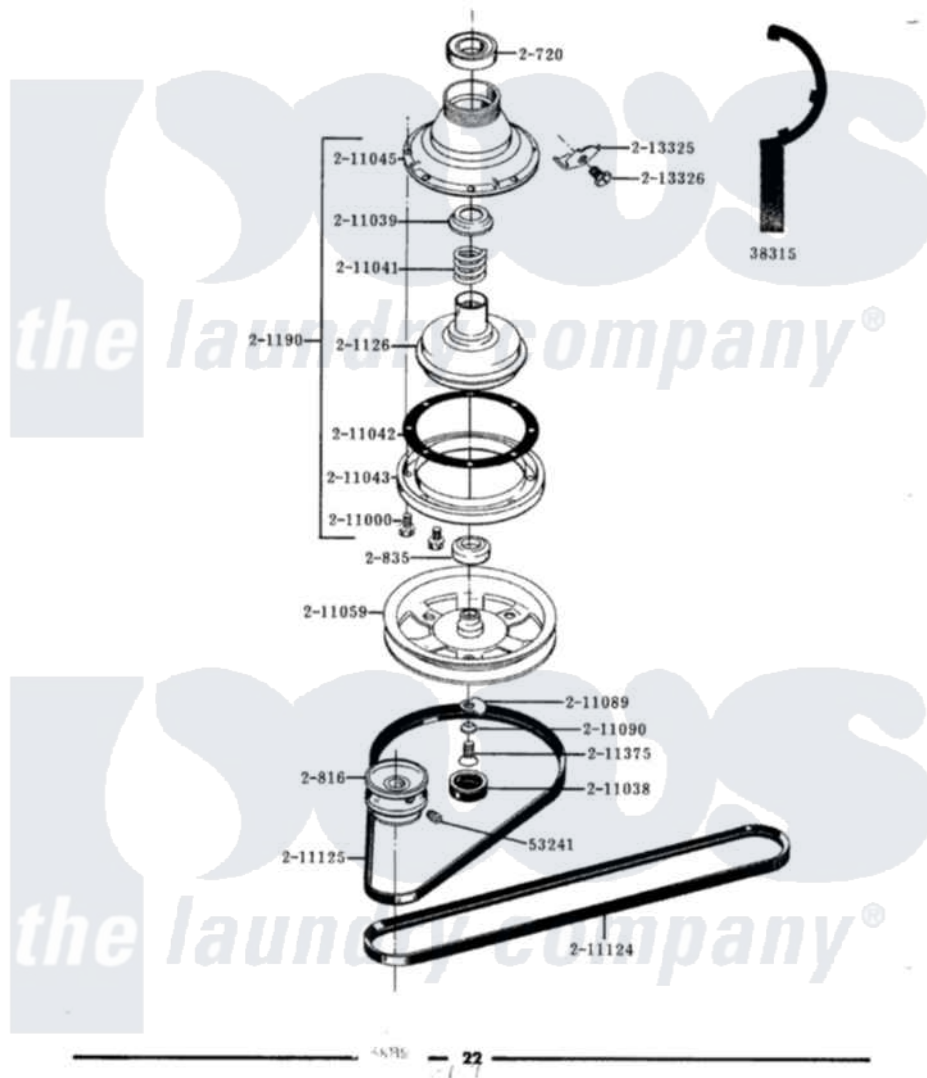

Maytag A511S 03 - CLUTCH, BRAKE & BELTS

ALL MODELS **CLUTCH, BRAKE & BELTS**

Maytag Residential Maytag A511S Washer Parts Parts Diagram 03 - CLUTCH, BRAKE & BELTS
 Click on the part number to view part

Item	Original Part Number	Replaced By	Status	Part Description
1	Y038315	038315		Tool
2	Y053241			Set Screw, Motor Pulley
3	Y200720	22003441		Bearing, Rear
4	200816	6-2008160		Pulley- MO
5	200835			Bearing, Brake Rotor
6	201126	6-2011900		Brake Asse
7	201190	6-2011900		Brake Asse
8	211000			SCREW, BRAKE DRUM (HEX HEAD)
9	211038		Not Available	CAP, OIL RETAINER
10	211039	6-2011900		Brake Asse
11	211041	6-2011900		Brake Asse
12	211042	6-2011900		Brake Asse
13	211043	6-2011900		Brake Asse
14	211045	6-2011900		Brake Asse
15	211059	6-2301530		Pulley
16	211089			Lug, Stop Pulley

17	211090	22003555	Washer, Stop Lug
18	211124		Part Not Used
19	211125		V Belt, Drive Pulley
20	211375	681582	Screw
21	213325		Clip, Retaining
22	213326		Bolt, Sems Retaining Clip