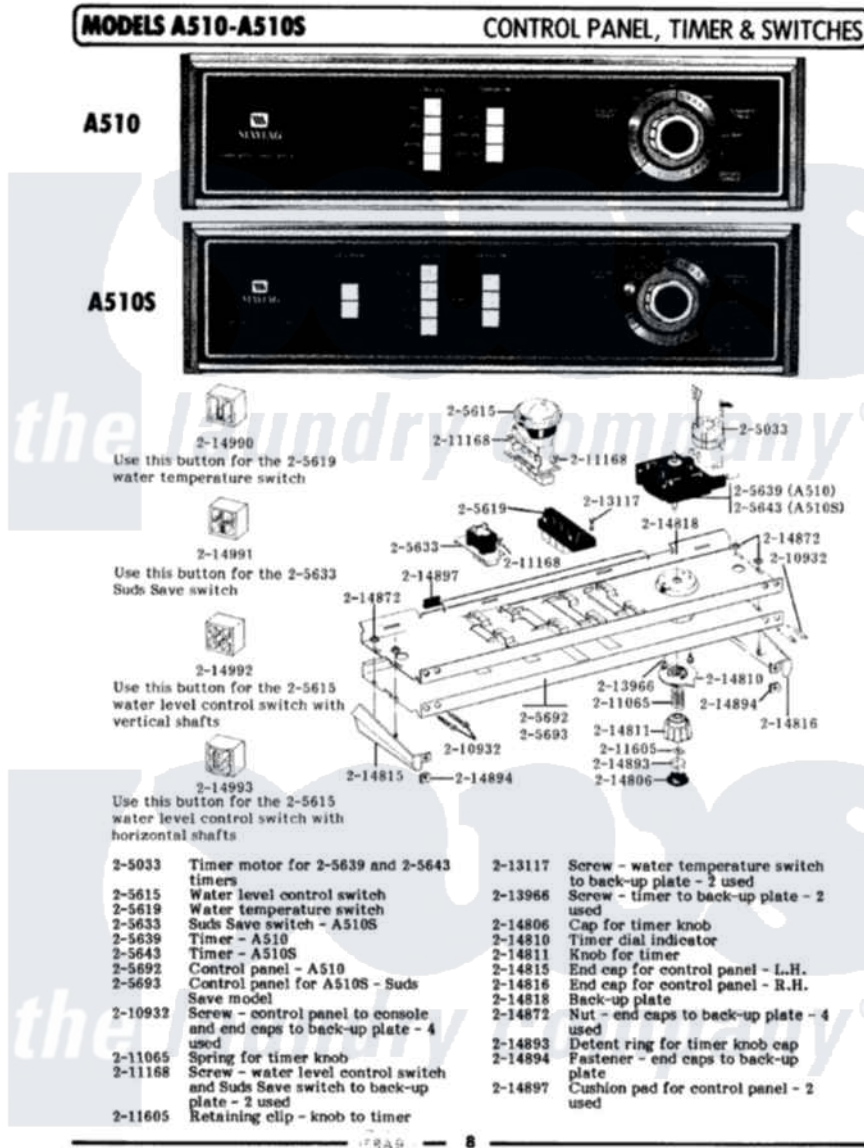

Maytag A511S 04 - CONTROL PANEL, TIMER & SWITCHES

Maytag Residential Maytag A511S Washer Parts Parts Diagram 04 - CONTROL PANEL, TIMER & SWITCHES
 Click on the part number to view part

Item	Original Part Number	Replaced By	Status	Part Description
1	205410		Not Available	TIMER MOTOR 120-60
2	205611			Fabric Control Switch
3	205615			Water Level Control Switch
4	205618		Not Available	WATER TEMPERATURE SWITCH
NI	205639			Timer
6	205694		Not Available	CONTROL PANEL
7	210932			Screw, No.8 X 9/16 Ctsk Note: Screw, Inlet Duct
8	211065			Spring, Index Wheel
9	211168	W10139210		Screw, 8-18 X 5/16
10	211605			Bezel, Timer Dial
11	213117	67006908		Screw, Ice Rack
12	213966	3400014		Screw
13	214806		Not Available	CAP FOR TIMER KNOB
14	214810	22001571		Bezel, Timer Dial
15	214811			Knob For Timer

16	214815		End Cap F/Control Panel-LH
17	214816		End Cap F/Control Panel-RH
18	214818		Back Up Plate
19	214872		Palnut, End Cap Note: Nut, Lamp Holder
20	214893	Not Available	DETENT RING F/TIMER KNOB CA
21	214894		Fastener, End Cap
NI	214897		Pad, Control Panel
"	205161	489503	Clamp
"	205537		Top Cover-White
"	214433		Tube, Inlet Part Not Used
"	214434		Spout, Deflector
"	214436		Gasket
"	214437	215577	Bleach Inlet White